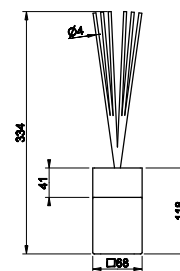

68009

205 ml Diffuser and fragrance QUADRO
Diffusore e profumo d'ambiente QUADRO 250 ml

706 Black Metal PVD	390
735 Warm Bronze PVD	390