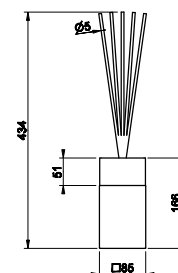

68011

500 ml Diffuser and fragrance QUADRO
Diffusore e profumo d'ambiente QUADRO 500 ml

706 Black Metal PVD	590
735 Warm Bronze PVD	590