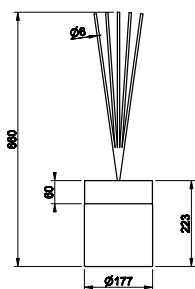

68305

3000 ml Diffuser and fragrance TRAME
Diffusore e profumo d'ambiente TRAME 3000 ml

- 707 Black Metal Brushed PVD Su Richiesta/On Request
- 726 Warm Bronze Br. PVD Su Richiesta/On Request