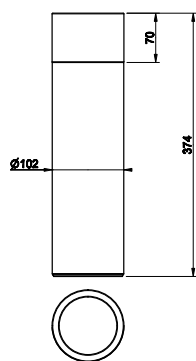

68517

Vase RIGATO d.100 h.370 mm
Vaso RIGATO d.100 h.370 mm

707 Black Metal Brushed PVD 1.090
726 Warm Bronze Br. PVD 1.090