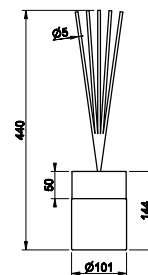

- 707** Black Metal Brushed PVD 790
- 726** Warm Bronze Br. PVD 790

**68505**

3000 ml Diffuser and fragrance RIGATO  
 Diffusore e profumo d'ambiente RIGATO 3000 ml

- 707** Black Metal Brushed PVD Su Richiesta/On Request
- 726** Warm Bronze Br. PVD Su Richiesta/On Request