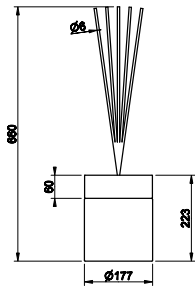

68605

3000 ml Diffuser and fragrance DIAMANTATO
Diffusore e profumo d'ambiente DIAMANTATO 3000 ml

- 707 Black Metal Brushed PVD Su Richiesta/On Request
- 726 Warm Bronze Br. PVD Su Richiesta/On Request