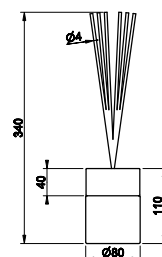

68601

200 ml Diffuser and fragrance DIAMANTATO
Diffusore e profumo d'ambiente DIAMANTATO 200 ml

- **707** Black Metal Brushed PVD 490
- **726** Warm Bronze Br. PVD 490