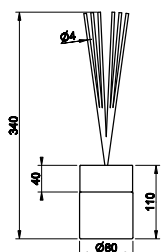

68101

200 ml Diffuser and fragrance INTRECCIO
Diffusore e profumo d'ambiente INTRECCIO 200 ml

- 707 Black Metal Brushed PVD 490
- 726 Warm Bronze Br. PVD 490