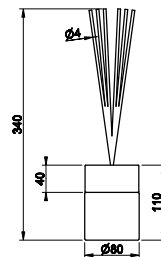

68501

200 ml Diffuser and fragrance RIGATO
Diffusore e profumo d'ambiente RIGATO 200 ml

- **707** Black Metal Brushed PVD 490
- **726** Warm Bronze Br. PVD 490