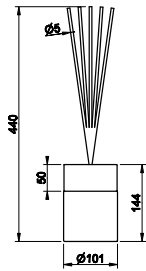

68303

500 ml Diffuser and fragrance TRAME
Diffusore e profumo d'ambiente TRAME 500 ml

- 707 Black Metal Brushed PVD 790
- 726 Warm Bronze Br. PVD 790