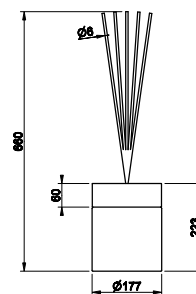

- 707** Black Metal Brushed PVD 790
- 726** Warm Bronze Br. PVD 790

**68505**

3000 ml Diffuser and fragrance RIGATO  
 Diffusore e profumo d'ambiente RIGATO 3000 ml

- 707** Black Metal Brushed PVD Su Richiesta/On Request
- 726** Warm Bronze Br. PVD Su Richiesta/On Request