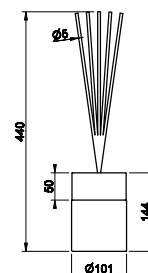

68501

200 ml Diffuser and fragrance RIGATO
Diffusore e profumo d'ambiente RIGATO 200 ml

- **707** Black Metal Brushed PVD 490
- **726** Warm Bronze Br. PVD 490

68503

500 ml Diffuser and fragrance RIGATO
Diffusore e profumo d'ambiente RIGATO 500 ml

- **707** Black Metal Brushed PVD 790
- **726** Warm Bronze Br. PVD 790

68505

3000 ml Diffuser and fragrance RIGATO
Diffusore e profumo d'ambiente RIGATO 3000 ml

- **707** Black Metal Brushed PVD Su Richiesta/On Request
- **726** Warm Bronze Br. PVD Su Richiesta/On Request

68601

200 ml Diffuser and fragrance DIAMANTATO
Diffusore e profumo d'ambiente DIAMANTATO 200 ml

- **707** Black Metal Brushed PVD 490
- **726** Warm Bronze Br. PVD 490

68603

500 ml Diffuser and fragrance DIAMANTATO
Diffusore e profumo d'ambiente DIAMANTATO 500 ml

- **707** Black Metal Brushed PVD 790
- **726** Warm Bronze Br. PVD 790