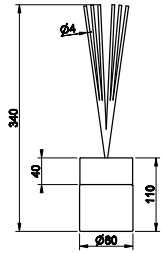

- 707** Black Metal Brushed PVD 790
- 726** Warm Bronze Br. PVD 790

**68605**

3000 ml Diffuser and fragrance DIAMANTATO  
Diffusore e profumo d'ambiente DIAMANTATO 3000 ml

- 707 Black Metal Brushed PVD Su Richiesta/On Request
- 726 Warm Bronze Br. PVD Su Richiesta/On Request