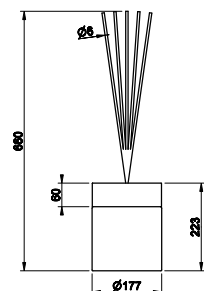

707 Black Metal Brushed PVD Su Richiesta/On Request
726 Warm Bronze Br. PVD Su Richiesta/On Request