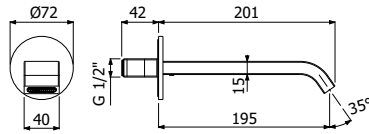

700146 _ _

FINITURE | FINISHING

CR	Cromo - Chrome	123,00
CN	Cromo nero - Black chrome	222,00
NB	Nickel spazzolato - Brushed nickel	209,00
OS	Oro spazzolato - Brushed gold	259,00
GT	Grafite - Graphite	213,00
NE	Nero opaco - Matt black	185,00
BI	Bianco opaco - Matt white	185,00

IMBALLO | PACKAGING

23x20,5x10

16

1,1

Bocca vasca a parete
Wall mounted built-in bath spout