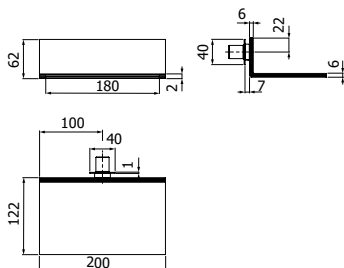

DOCCIA SHOWER

800338 _ _

FINITURE | FINISHING

CR	Cromo - Chrome	699,00
CN	Cromo nero - Black chrome	1.257,00
NB	Nickel spazzolato - Brushed nickel	1.188,00
GT	Grafite - Graphite	1.209,00
NE	Nero opaco - Matt black	1.048,00
BI	Bianco opaco - Matt white	1.048,00

Cascata esterna a parete WATER BLADE SLIM in acciaio inox. 1/2" M. 165x250mm - H 3mm

Wall mounted WATER BLADE SLIM stainless steel waterfall. 1/2" M. 165x250mm - H 3mm

IMBALLO | PACKAGING

23x21,6x6

1,3

800339 _ _