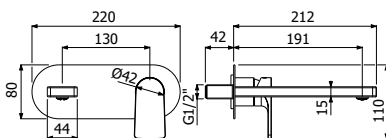

500537 _ _

Trim esterno 2-piastre miscelatore monocomando lavabo 2 fori incasso a parete
> corpo incasso necessario art **300083**
Exposed components 2-plates wall mounted built-in 2-holes single lever basin mixer
> concealed element required art **300083**

FINITURE | FINISHING

CR Cromo - Chrome	147,00
GT Grafite - Graphite	250,00
NE Nero opaco - Matt black	221,00

IMBALLO | PACKAGING

RICAMBI | SPARE PARTS

500577 _ _

Trim esterno mono - piastra miscelatore monocomando lavabo 2-fori incasso a parete
> corpo incasso necessario art **300083**
Exposed components single plate wall mounted built-in 2-holes single lever basin mixer
> concealed element required art **300083**

FINITURE | FINISHING

CR Cromo - Chrome	193,00
GT Grafite - Graphite	328,00
NE Nero opaco - Matt black	290,00

IMBALLO | PACKAGING

RICAMBI | SPARE PARTS

300083 _ _

Elemento incasso miscelatore monocomando lavabo 2-fori a parete
Concealed element wall mounted built-in 2-holes single lever basin mixer

FINITURE | FINISHING

Ottone - Brass	120,00

IMBALLO | PACKAGING

RICAMBI | SPARE PARTS