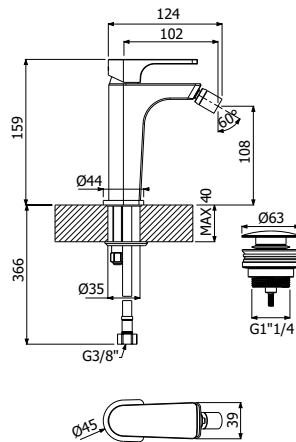

BIDET E VASCA
BIDET & BATH

600078 _ _

Miscelatore monocomando bidet
> flessibili inox G3/8"
> senza scarico
Single lever bidet mixer
> G3/8" stainless steel flexible hoses
> waste not included

FINITURE | FINISHING

CR	Cromo - Chrome	150,00
GT	Grafite - Graphite	259,00
NE	Nero opaco - Matt black	224,00

IMBALLO | PACKAGING

RICAMBI | SPARE PARTS

600079 _ _

Miscelatore monocomando bidet
> flessibili inox G3/8"
> con scarico pop-up push
Single lever bidet mixer
> G3/8" stainless steel flexible hoses
> push pop-up waste included

FINITURE | FINISHING

CR	Cromo - Chrome	166,00
GT	Grafite - Graphite	287,00
NE	Nero opaco - Matt black	250,00

IMBALLO | PACKAGING

RICAMBI | SPARE PARTS

700209 _ _

Miscelatore monocomando esterno vasca a parete
> con duplex
Wall mounted single lever bath mixer
> with duplex

FINITURE | FINISHING

CR	Cromo - Chrome	353,00
GT	Grafite - Graphite	611,00
NE	Nero opaco - Matt black	530,00

IMBALLO | PACKAGING

RICAMBI | SPARE PARTS