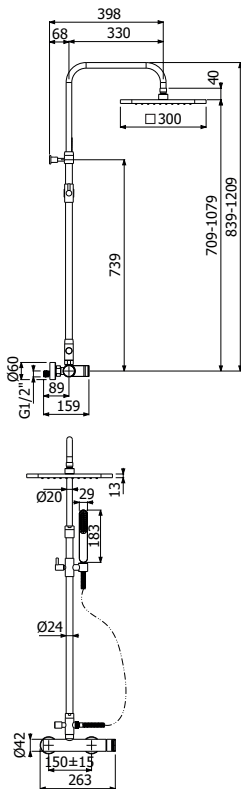

IMBALLO | PACKAGING

23x20,5x10

16

1,1

Bocca vasca a parete
Wall mounted built-in bath spout

**DOCCIA
SHOWER**

800392 _ _

FINITURE | FINISHING