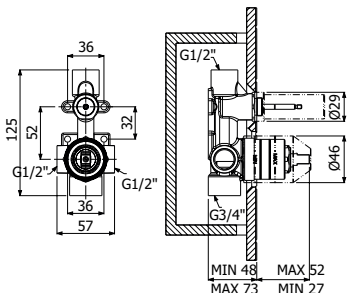

IMBALLO | PACKAGING

23x20,5x10

16

TRIM ESTERNI E INCASSI
EXPOSED & CONCEALED COMPONENTS

300082 _ _

Elemento incasso miscelatore monocomando doccia a parete deviatore 2-vie
Concealed element wall mounted built-in single lever shower mixer 2-ways diverter