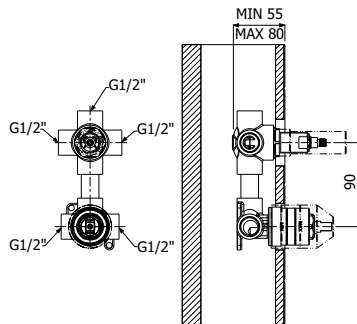

Elemento incasso miscelatore monocomando doccia a parete deviatore 3-vie

Concealed element wall mounted built-in single lever shower mixer 3-ways diverter

FINITURE | FINISHING

Ottone - Brass	170,00

IMBALLO | PACKAGING

RICAMBI | SPARE PARTS

800703 _ _