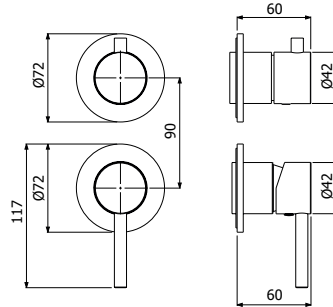

TRIM ESTERNI E INCASSI EXPOSED & CONCEALED COMPONENTS

800701 _ _

Trim esterno miscelatore monocomando doccia deviatore 3-vie incasso a parete
> corpo incasso necessario art **300090**

Exposed components wall mounted built-in single lever shower mixer 3-ways diverter
> *concealed element required art **300090***

FINITURE | FINISHING

CR	Cromo - Chrome	171,00
CN	Cromo nero - Black chrome	307,00
NB	Nickel spazzolato - Brushed nickel	290,00
OS	Oro spazzolato - Brushed gold	358,00
GT	Grafite - Graphite	290,00
NE	Nero opaco - Matt black	256,00
BI	Bianco opaco - Matt white	256,00

IMBALLO | PACKAGING

300090 _ _