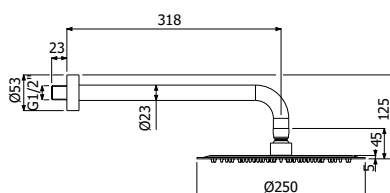

800401 _ _

Ispezionabile
Easy inspection

FINITURE | FINISHING

CR Cromo - Chrome **495,00**

SISTEMA 169 - BRACCIO SOFFIONE a parete composto da 169-360 braccio doccia a parete in ottone 1/2"MM 35x12mm - L 360mm e soffione monogetto 169-1L EasyClean in ottone 190x370mm - H 7mm

Wall mounted 169 SHOWER SYSTEM composed of wall mounted 169-360 brass 1/2"MM shower arm 35x12mm - L 360mm and single spray 169-1L EasyClean brass showerhead 190x370mm - H 7mm

IMBALLO | PACKAGING

8,5

800380 _ _

FINITURE | FINISHING

CR Cromo - Chrome **191,00**
NB Nickel spazzolato - Brushed nickel **326,00**
NE Nero opaco - Matt black **287,00**

SISTEMA ROUND-250/5 - BRACCIO SOFFIONE a parete composto da FOLD-300 braccio doccia a parete in ottone 1/2"MM diam 23mm - L 300mm e soffione monogetto ROUND-250/5 SLIM EasyClean in acciaio inox, diam 250mm - H 5mm

Wall mounted ROUND-250/5 SHOWER SYSTEM, composed of wall mounted FOLD-300 brass 1/2"MM shower arm diam 23mm - L 300mm and single spray ROUND-250/5 SLIM EasyClean Stainless Steel showerhead, diam 250mm - H 5mm

800465 _ _

FINITURE | FINISHING

CR Cromo - Chrome **308,00**
NB Nickel spazzolato - Brushed nickel **524,00**

SISTEMA STAMP - BRACCIO SOFFIONE a parete composto da 169-360 braccio doccia a parete rettangolare in ottone 1/2"MM 35x12mm e soffione monogetto STAMP-1 EasyClean in ABS 300x300mm - H 13mm

Wall mounted STAMP-1 SHOWER SYSTEM, composed of wall mounted 169-360 brass 1/2"MM shower arm 35x12mm and single spray STAMP-1 EasyClean ABS showerhead 300x300mm - H 13mm