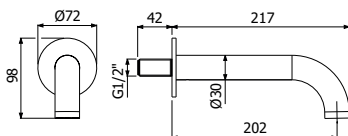

| | |
|----------------|--------|
| Ottone - Brass | 120,00 |
|----------------|--------|

IMBALLO | PACKAGING

RICAMBI | SPARE PARTS

700112 _ _

Bocca vasca a parete
Wall mounted built-in bath spout

FINITURE | FINISHING