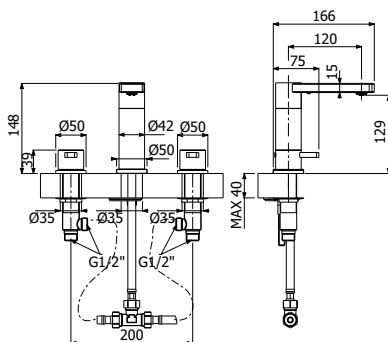

Gruppo miscelazione 3 fori bordo lavabo
> 2 vitoni
> parte incasso inclusa
Deck mounted built-in 3 holes basin mixer
> 2 valves
> concealed element included

FINITURE | FINISHING

CR	Cromo - Chrome	627,00
CN	Cromo nero - Black chrome	1.129,00
NB	Nickel spazzolato - Brushed nickel	1.066,00
OS	Oro spazzolato - Brushed gold	1.317,00
GT	Grafite - Graphite	1.085,00
NE	Nero opaco - Matt black	974,00
BI	Bianco opaco - Matt white	974,00

IMBALLO | PACKAGING

RICAMBI | SPARE PARTS

500268 _ _

Bocca lavabo a parete
Wall mounted built-in basin spout

FINITURE | FINISHING

CR	Cromo - Chrome	109,00
CN	Cromo nero - Black chrome	196,00
NB	Nickel spazzolato - Brushed nickel	185,00
OS	Oro spazzolato - Brushed gold	229,00
GT	Grafite - Graphite	188,00
NE	Nero opaco - Matt black	164,00
BI	Bianco opaco - Matt white	164,00

IMBALLO | PACKAGING

RICAMBI | SPARE PARTS