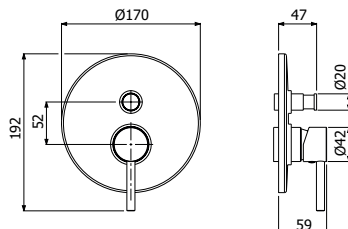

Trim esterno miscelatore monocomando doccia deviatore 2-vie incasso a parete

> corpo incasso necessario art **300082**

Exposed components wall mounted built-in single lever shower mixer 2-ways diverter

> concealed element required art **300082**

FINITURE | FINISHING

CR	Cromo - Chrome	138,00
CN	Cromo nero - Black chrome	248,00
NB	Nickel spazzolato - Brushed nickel	234,00
OS	Oro spazzolato - Brushed gold	289,00
GT	Grafite - Graphite	234,00
NE	Nero opaco - Matt black	206,00
BI	Bianco opaco - Matt white	206,00

IMBALLO | PACKAGING