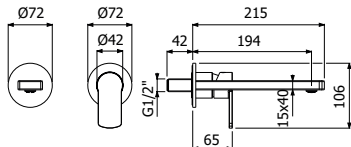

TRIM ESTERNI E INCASSI
EXPOSED & CONCEALED COMPONENTS

500535 _ _

Trim esterno 2-piastre miscelatore monocomando lavabo 2 fori incasso a parete
> corpo incasso necessario art **300083**
Exposed components 2-plates wall mounted built-in 2-holes single lever basin mixer
> concealed element required art **300083**

FINITURE | FINISHING

CR	Cromo - Chrome	152,00
CN	Cromo nero - Black chrome	274,00
NB	Nickel spazzolato - Brushed nickel	258,00
OS	Oro spazzolato - Brushed gold	319,00
GT	Grafite - Graphite	258,00
NE	Nero opaco - Matt black	228,00
BI	Bianco opaco - Matt white	228,00

IMBALLO | PACKAGING

RICAMBI | SPARE PARTS

16002120

500572 _ _