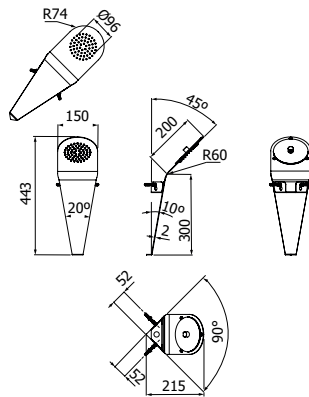

IMBALLO | PACKAGING

800408 _ _