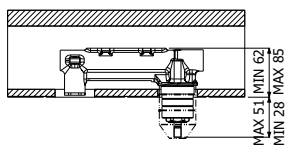

Elemento incasso miscelatore monocomando lavabo 2-fori a parete
Concealed element wall mounted built-in 2-holes single lever basin mixer

FINITURE | FINISHING

Ottone - Brass	120,00