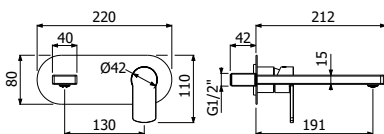

Trim esterno mono - piastra miscelatore monocomando lavabo 2-fori incasso a parete
> corpo incasso necessario art **300083**
Exposed components single plate wall mounted built-in 2-holes single lever basin mixer
> concealed element required art **300083**

FINITURE | FINISHING

CR	Cromo - Chrome	196,00
CN	Cromo nero - Black chrome	353,00
NB	Nickel spazzolato - Brushed nickel	333,00
OS	Oro spazzolato - Brushed gold	412,00
GT	Grafite - Graphite	333,00
NE	Nero opaco - Matt black	294,00
BI	Bianco opaco - Matt white	294,00

IMBALLO | PACKAGING

RICAMBI | SPARE PARTS

16002120

300083 _ _