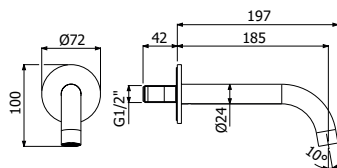

FINITURE | FINISHING

CR Cromo - Chrome	121,00
NB Nickel spazzolato - Brushed nickel	206,00
NE Nero opaco - Matt black	182,00

IMBALLO | PACKAGING

23x20,5x10

16

0,6

RICAMBI | SPARE PARTS

16000194

Bocca lavabo a parete
Wall mounted built-in basin spout