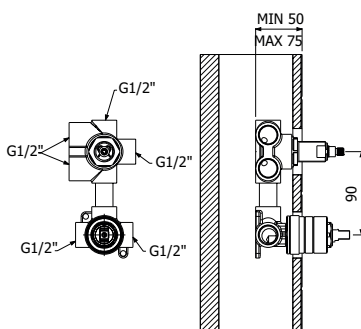

Elemento incasso miscelatore monocomando
doccia a parete deviatore 4-vie

*Concealed element wall mounted built-in
single lever shower mixer 4-ways diverter*

FINITURE | FINISHING

Ottone - Brass

195,00

IMBALLO | PACKAGING

23x20,5x10

16

1,4

RICAMBI | SPARE PARTS

16000007

16002860