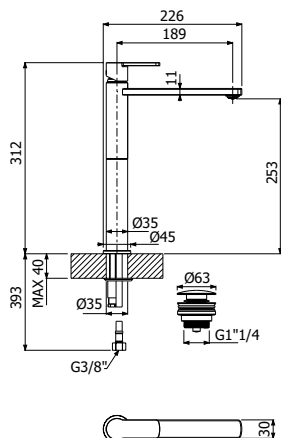

LAVABO WASHBASIN

500267 _ _

Miscelatore monocomando lavabo alto
> flessibili inox G3/8"
> con scarico pop-up push
High single lever basin mixer
> G3/8" stainless steel flexible hoses
> push pop-up waste included

FINITURE | FINISHING

CR	Cromo - Chrome	238,00
CN	Cromo nero - Black chrome	428,00
NB	Nickel spazzolato - Brushed nickel	404,00
OS	Oro spazzolato - Brushed gold	499,00
GT	Grafite - Graphite	411,00
NE	Nero opaco - Matt black	356,00
BI	Bianco opaco - Matt white	356,00

IMBALLO | PACKAGING

RICAMBI | SPARE PARTS

500325 _ _