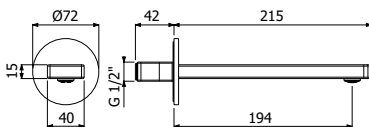

Bocca vasca a parete
Wall mounted built-in bath spout