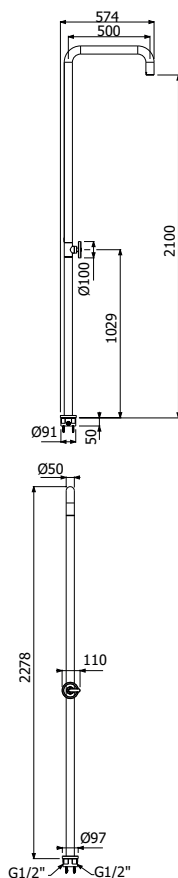

**DOCCIA
SHOWER**

800323 _ _

FINITURE | FINISHING

AC	Acciaio inox - Stainless steel	1.980,00
NE	Nero opaco - Matt black	2.970,00

COLONNA DOCCIA RESORT free standing in acciaio inox, diam 50mm - H 2278mm, braccio doccia interasse L 500mm con soffione integrato a scomparsa monogetto EasyClean e miscelatore monocomando progressivo - parti incasso a pavimento incluse

Stainless steel RESORT free standing SHOWER COLUMN, diam 50mm - H 2278mm, shower arm L 500mm from interaxis with concealed hidden single spray EasyClean showerhead and progressive single lever shower mixer - floor concealed parts included

IMBALLO | PACKAGING

125x76x15

RESORT
D O C C I A