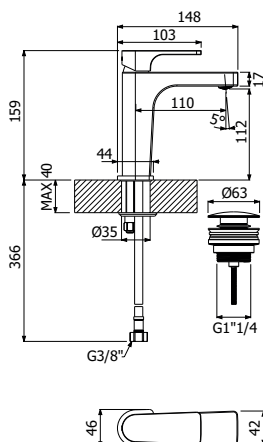

Miscelatore monocomando lavabo
> flessibili inox G3/8"
> con scarico pop-up push
Single lever basin mixer
> G3/8" stainless steel flexible hoses
> push pop-up waste included

FINITURE | FINISHING

CR	Cromo - Chrome	166,00
GT	Grafite - Graphite	287,00
NE	Nero opaco - Matt black	250,00

IMBALLO | PACKAGING

RICAMBI | SPARE PARTS

500375 _ _

Bocca lavabo a parete
Wall mounted built-in basin spout

FINITURE | FINISHING

CR	Cromo - Chrome	107,00
GT	Grafite - Graphite	185,00
NE	Nero opaco - Matt black	161,00

IMBALLO | PACKAGING

RICAMBI | SPARE PARTS