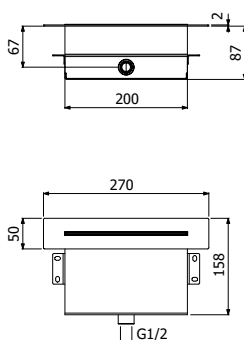

Cascata esterna a parete WATER BLADE SLIM in acciaio inox. 1/2" M. 165x250mm - H 3mm

Wall mounted WATER BLADE SLIM stainless steel waterfall. 1/2" M. 165x250mm - H 3mm

IMBALLO | PACKAGING

23x21,6x6

1,3

800339 _ _