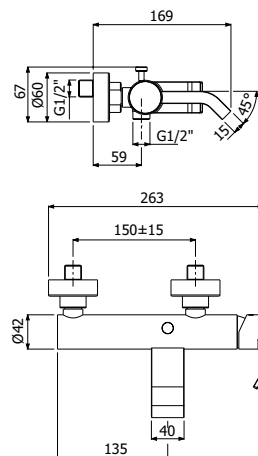

FINITURE | FINISHING

CR	Cromo - Chrome	327,00
CN	Cromo nero - Black chrome	589,00
NB	Nickel spazzolato - Brushed nickel	556,00
OS	Oro spazzolato - Brushed gold	686,00
GT	Grafite - Graphite	565,00
NE	Nero opaco - Matt black	491,00
BI	Bianco opaco - Matt white	491,00

IMBALLO | PACKAGING

RICAMBI | SPARE PARTS