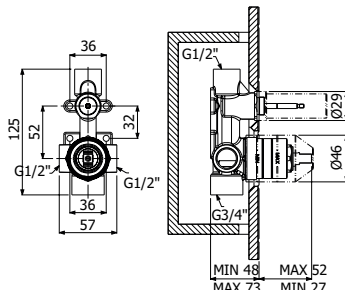

300082 _ _

Elemento incasso miscelatore monocomando doccia a parete deviatore 2-vie

Concealed element wall mounted built-in single lever shower mixer 2-ways diverter

FINITURE | FINISHING

Ottone - Brass

135,00

IMBALLO | PACKAGING

23x20,5x10

16

1,1

RICAMBI | SPARE PARTS

16000007

800685 _ _

Trim esterno miscelatore monocomando doccia deviatore 3-vie incasso a parete

> corpo incasso necessario art **300090**

Exposed components wall mounted built-in single lever shower mixer 3-ways diverter

> concealed element required art **300090**

FINITURE | FINISHING

CR	Cromo - Chrome	158,00
CN	Cromo nero - Black chrome	284,00
NB	Nickel spazzolato - Brushed nickel	259,00
OS	Oro spazzolato - Brushed gold	332,00
GT	Grafite - Graphite	259,00
NE	Nero opaco - Matt black	237,00
BI	Bianco opaco - Matt white	237,00

IMBALLO | PACKAGING

23x20,5x10

16

300090 _ _

Elemento incasso miscelatore monocomando doccia a parete deviatore 3-vie

Concealed element wall mounted built-in single lever shower mixer 3-ways diverter

FINITURE | FINISHING

Ottone - Brass

170,00

IMBALLO | PACKAGING

23x20,5x10

16

1,2

RICAMBI | SPARE PARTS

16000007

16002859