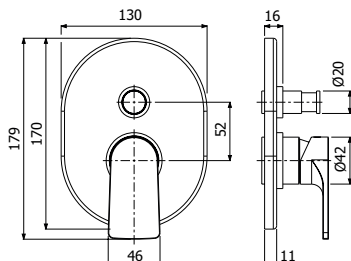

Trim esterno miscelatore monocomando doccia deviatore 2-vie incasso a parete

> corpo incasso necessario art **300082**

Exposed components wall mounted built-in single lever shower mixer 2-ways diverter

> concealed element required art **300082**

FINITURE | FINISHING

CR	Cromo - Chrome	112,00
GT	Grafite - Graphite	190,00
NE	Nero opaco - Matt black	168,00

IMBALLO | PACKAGING