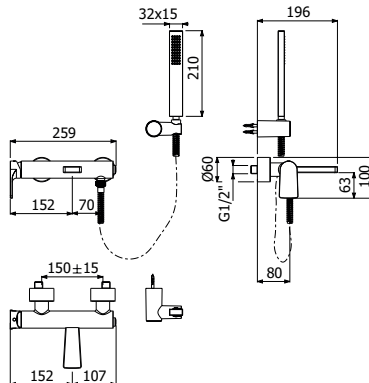

FINITURE | FINISHING

CR	Cromo - Chrome	353,00
GT	Grafite - Graphite	611,00
NE	Nero opaco - Matt black	530,00

IMBALLO | PACKAGING

RICAMBI | SPARE PARTS