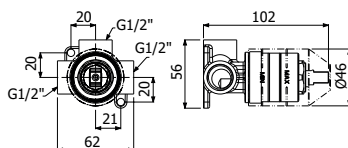

IMBALLO | PACKAGING

14,6x12,5x9

20

300081 _ _

Elemento incasso miscelatore monocomando doccia a parete

Concealed element wall mounted built-in single lever shower mixer

FINITURE | FINISHING

| | |
|----------------|-------|
| Ottone - Brass | 95,00 |
|----------------|-------|