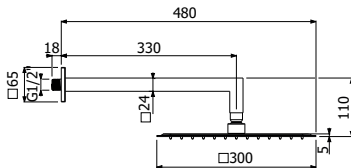

Wall mounted STAMP-1 SHOWER SYSTEM, composed of wall mounted 169-360 brass 1/2"MM shower arm 35x12mm and single spray STAMP-1 EasyClean ABS showerhead 300x300mm - H 13mm

**DOCCIA
SHOWER**

800429 _ _

FINITURE | FINISHING