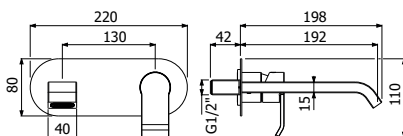

500575 _ _

Trim esterno mono - piastra miscelatore monocomando lavabo 2-fori incasso a parete
> corpo incasso necessario art **300083**
Exposed components single plate wall mounted built-in 2-holes single lever basin mixer
> concealed element required art **300083**

FINITURE | FINISHING

CR	Cromo - Chrome	210,00
CN	Cromo nero - Black chrome	378,00
NB	Nickel spazzolato - Brushed nickel	357,00
OS	Oro spazzolato - Brushed gold	441,00
GT	Grafite - Graphite	357,00
NE	Nero opaco - Matt black	315,00
BI	Bianco opaco - Matt white	315,00

IMBALLO | PACKAGING

300083 _ _