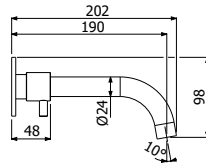

23x20,5x10

16

0,6

RICAMBI | SPARE PARTS

16000194

Bocca lavabo a parete
Wall mounted built-in basin spout

LAVABO E VASCA WASHBASIN & BATH

500635 _ _