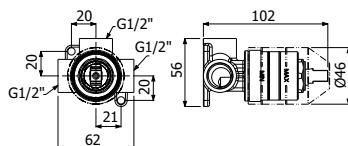

Elemento incasso miscelatore monocomando doccia a parete

Concealed element wall mounted built-in single lever shower mixer

FINITURE | FINISHING

Ottone - Brass	95,00