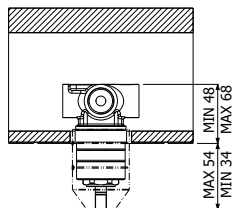

IMBALLO | PACKAGING

14,6x12,5x9

20

300081 _ _

Elemento incasso miscelatore monocomando doccia a parete

Concealed element wall mounted built-in single lever shower mixer

FINITURE | FINISHING

| | |
|----------------|-------|
| Ottone - Brass | 95,00 |
|----------------|-------|