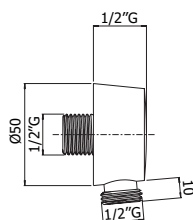

FINITURE | FINISHING

CR	Cromo - Chrome	255,00
NB	Nickel spazzolato - Brushed nickel	433,00
NE	Nero opaco - Matt black	383,00

SISTEMA ROUND-300/5 - BRACCIO SOFFIONE a parete composto da FLUTE-350 braccio doccia a parete in ottone 1/2"MM diam 25mm - L 350mm e soffione monogetto. ROUND-300/5 SLIM EasyClean in acciaio inox, diam 300mm - H 5mm

Wall mounted ROUND-300/5 SHOWER SYSTEM, composed of wall mounted FLUTE-350 brass 1/2"MM shower arm diam 25mm - L 350mm and single spray ROUND-300/5 SLIM EasyClean Stainless Steel showerhead, diam 300mm - H 5mm

900098