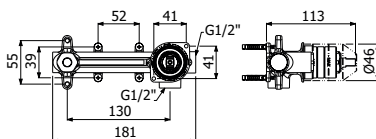

500540 _ _

Trim esterno 2-piastre miscelatore monocomando lavabo 2 fori incasso a parete
> corpo incasso necessario art **300083**
Exposed components 2-plates wall mounted built-in 2-holes single lever basin mixer
> concealed element required art **300083**

FINITURE | FINISHING

CR	Cromo - Chrome	166,00
CN	Cromo nero - Black chrome	299,00
NB	Nickel spazzolato - Brushed nickel	282,00
OS	Oro spazzolato - Brushed gold	349,00
GT	Grafite - Graphite	282,00
NE	Nero opaco - Matt black	249,00
BI	Bianco opaco - Matt white	249,00

IMBALLO | PACKAGING

500575 _ _

Trim esterno mono - piastra miscelatore monocomando lavabo 2-fori incasso a parete
> corpo incasso necessario art **300083**
Exposed components single plate wall mounted built-in 2-holes single lever basin mixer
> concealed element required art **300083**

FINITURE | FINISHING

CR	Cromo - Chrome	210,00
CN	Cromo nero - Black chrome	378,00
NB	Nickel spazzolato - Brushed nickel	357,00
OS	Oro spazzolato - Brushed gold	441,00
GT	Grafite - Graphite	357,00
NE	Nero opaco - Matt black	315,00
BI	Bianco opaco - Matt white	315,00

IMBALLO | PACKAGING

300083 _ _

Elemento incasso miscelatore monocomando lavabo 2-fori a parete
Concealed element wall mounted built-in 2-holes single lever basin mixer

FINITURE | FINISHING

Ottone - Brass	120,00

IMBALLO | PACKAGING

RICAMBI | SPARE PARTS