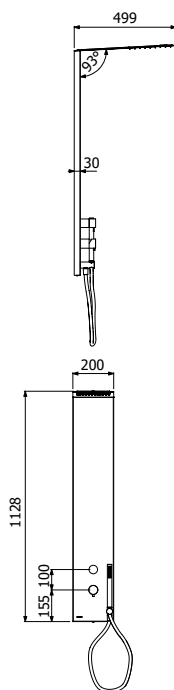

800296 --

FINITURE | FINISHING

CR Cromo - Chrome	1.265,00
NB Nickel spazzolato - Brushed nickel	2.071,00

SISTEMA COLONNA DOCCIA a parete START in acciaio inox, completa di soffione monogetto EasyClean, miscelatore monocomando incasso, deviatore 2-vie, presa acqua con supporto doccia frontale, doccetta monogetto ROUND EasyClean e flessibile in PVC doppia calotta conica girevole anti-torsione L 1500mm. 200x500x30mm - H 1100mm

Stainless steel START - SHOWER COLUMN SYSTEM, composed of single spray EasyClean shower head, built-in single lever shower mixer, 2-ways diverter, water inlet with front shower bracket, single spray ROUND EasyClean hand shower and PVC anti-twist double swiveling conical flexible hose L 1500mm. 200x500x30mm - H 1100mm

IMBALLO | PACKAGING

120x31,5x18,5

800464 --

FINITURE | FINISHING

CR Cromo - Chrome	1.342,00
NB Nickel spazzolato - Brushed nickel	2.255,00

SISTEMA COLONNA DOCCIA a parete START SLIM in acciaio inox, completa di soffione monogetto EasyClean, miscelatore monocomando incasso, deviatore 2-vie, presa acqua con supporto doccia frontale, doccetta monogetto ROUND EasyClean e flessibile in PVC doppia calotta conica girevole anti-torsione L 1500mm. 150x500x3mm - H 1200mm

Stainless Steel START SLIM - SHOWER COLUMN SYSTEM, composed of single spray EasyClean shower head, built-in single lever shower mixer, 2-ways diverter, water inlet with front shower bracket, single spray ROUND EasyClean hand shower and PVC anti-twist double swiveling conical flexible hose L 1500mm. 150x500x3mm - H 1200mm.

IMBALLO | PACKAGING

137x37x18,5