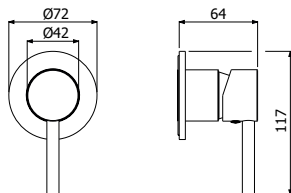

TRIM ESTERNI E INCASSI
EXPOSED & CONCEALED COMPONENTS

800642 _ _

Trim esterno miscelatore monocomando doccia incasso a parete

> corpo incasso necessario art **300081**

Exposed components wall mounted built-in single lever shower mixer

> concealed element required art **300081**

FINITURE | FINISHING

CR	Cromo - Chrome	94,00
CN	Cromo nero - Black chrome	168,00
NB	Nickel spazzolato - Brushed nickel	159,00
OS	Oro spazzolato - Brushed gold	196,00
GT	Grafite - Graphite	159,00
NE	Nero opaco - Matt black	140,00
BI	Bianco opaco - Matt white	140,00

IMBALLO | PACKAGING

300081 _ _