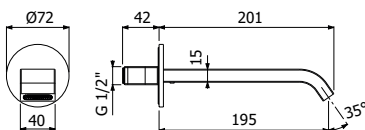

500266 _ _

Miscelatore monocomando lavabo alto
> flessibili inox G3/8"
> con scarico pop-up push
High single lever basin mixer
> G3/8" stainless steel flexible hoses
> push pop-up waste included

FINITURE | FINISHING

CR	Cromo - Chrome	244,00
CN	Cromo nero - Black chrome	440,00
NB	Nickel spazzolato - Brushed nickel	415,00
OS	Oro spazzolato - Brushed gold	513,00
GT	Grafite - Graphite	422,00
NE	Nero opaco - Matt black	366,00
BI	Bianco opaco - Matt white	366,00

IMBALLO | PACKAGING

RICAMBI | SPARE PARTS

500269 _ _

Bocca lavabo a parete
Wall mounted built-in basin spout

FINITURE | FINISHING

CR	Cromo - Chrome	123,00
CN	Cromo nero - Black chrome	222,00
NB	Nickel spazzolato - Brushed nickel	209,00
OS	Oro spazzolato - Brushed gold	259,00
GT	Grafite - Graphite	213,00
NE	Nero opaco - Matt black	185,00
BI	Bianco opaco - Matt white	185,00

IMBALLO | PACKAGING

600060 _ _

Miscelatore monocomando bidet
> flessibili inox G3/8"
> senza scarico
Single lever bidet mixer
> G3/8" stainless steel flexible hoses
> waste not included

FINITURE | FINISHING

CR	Cromo - Chrome	152,00
CN	Cromo nero - Black chrome	273,00
NB	Nickel spazzolato - Brushed nickel	259,00
OS	Oro spazzolato - Brushed gold	319,00
GT	Grafite - Graphite	263,00
NE	Nero opaco - Matt black	228,00
BI	Bianco opaco - Matt white	228,00

IMBALLO | PACKAGING

RICAMBI | SPARE PARTS