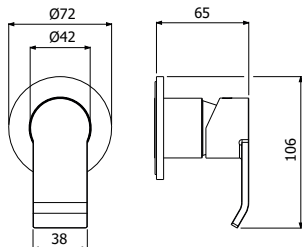

TRIM ESTERNI E INCASSI
EXPOSED & CONCEALED COMPONENTS

800646 _ _

Trim esterno miscelatore monocomando doccia incasso a parete

> corpo incasso necessario art **300081**

Exposed components wall mounted built-in single lever shower mixer

> concealed element required art **300081**

FINITURE | FINISHING

CR	Cromo - Chrome	85,00
CN	Cromo nero - Black chrome	153,00
NB	Nickel spazzolato - Brushed nickel	145,00
OS	Oro spazzolato - Brushed gold	179,00
GT	Grafite - Graphite	145,00
NE	Nero opaco - Matt black	128,00
BI	Bianco opaco - Matt white	128,00

IMBALLO | PACKAGING

14,6x12,5x9

20

300081 _ _