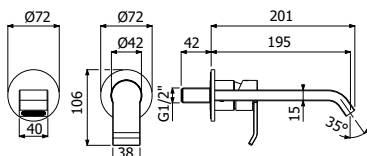

500540 _ _

Trim esterno 2-piastre miscelatore monocomando lavabo 2 fori incasso a parete
> corpo incasso necessario art **300083**
Exposed components 2-plates wall mounted built-in 2-holes single lever basin mixer
> concealed element required art **300083**

FINITURE | FINISHING

CR	Cromo - Chrome	166,00
CN	Cromo nero - Black chrome	299,00
NB	Nickel spazzolato - Brushed nickel	282,00
OS	Oro spazzolato - Brushed gold	349,00
GT	Grafite - Graphite	282,00
NE	Nero opaco - Matt black	249,00
BI	Bianco opaco - Matt white	249,00

IMBALLO | PACKAGING

500575 _ _

Trim esterno mono - piastra miscelatore monocomando lavabo 2-fori incasso a parete
> corpo incasso necessario art **300083**
Exposed components single plate wall mounted built-in 2-holes single lever basin mixer
> concealed element required art **300083**

FINITURE | FINISHING

CR	Cromo - Chrome	210,00
CN	Cromo nero - Black chrome	378,00
NB	Nickel spazzolato - Brushed nickel	357,00
OS	Oro spazzolato - Brushed gold	441,00
GT	Grafite - Graphite	357,00
NE	Nero opaco - Matt black	315,00
BI	Bianco opaco - Matt white	315,00

IMBALLO | PACKAGING

300083 _ _

Elemento incasso miscelatore monocomando lavabo 2-fori a parete
Concealed element wall mounted built-in 2-holes single lever basin mixer

FINITURE | FINISHING

Ottone - Brass	120,00

IMBALLO | PACKAGING

RICAMBI | SPARE PARTS