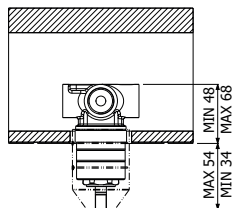

IMBALLO | PACKAGING

14,6x12,5x9

20

300081 _ _

Elemento incasso miscelatore monocomando doccia a parete

Concealed element wall mounted built-in single lever shower mixer

FINITURE | FINISHING

| | |
|----------------|-------|
| Ottone - Brass | 95,00 |
|----------------|-------|