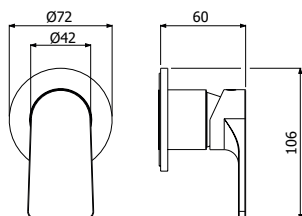

TRIM ESTERNI E INCASSI EXPOSED & CONCEALED COMPONENTS

800644 _ _

Trim esterno miscelatore monocomando doccia incasso a parete

> corpo incasso necessario art **300081**

Exposed components wall mounted built-in single lever shower mixer

> concealed element required art **300081**

FINITURE | FINISHING

CR	Cromo - Chrome	81,00
GT	Grafite - Graphite	138,00
NE	Nero opaco - Matt black	122,00

IMBALLO | PACKAGING

300081 _ _