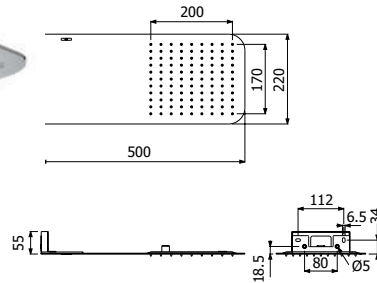

800425 _ _

FINITURE | FINISHING

CR	Cromo - Chrome	429,00
NB	Nickel spazzolato - Brushed nickel	729,00
NE	Nero opaco - Matt black	644,00
BI	Bianco opaco - Matt white	644,00

Soffione doccia a parete monogetto STAMP-1 SLIM EasyClean in acciaio inox. Flessibili connessione 1/2" F con adattatori 1/2"MM inclusi. 220x500mm - H 2mm

Wall mounted single spray STAMP-1 SLIM EasyClean stainless steel showerhead. Connection flexible hoses 1/2" F and 1/2"MM adapters included. 220x500mm - H 2mm

IMBALLO | PACKAGING

800408 _ _

FINITURE | FINISHING

CR	Cromo - Chrome	611,00
NB	Nickel spazzolato - Brushed nickel	1.038,00
NE	Nero opaco - Matt black	916,00
BI	Bianco opaco - Matt white	916,00

Soffione doccia angolo parete monogetto CLIMB-1 CORNER SLIM EasyClean in acciaio inox. 1/2" MM con adattatore e filtro inclusi. 150x443mm - H 6mm

Corner wall mounted single spray CLIMB-1 CORNER SLIM EasyClean stainless steel showerhead. 1/2"MM adaptor and filter included. 150x443mm - H 6mm

IMBALLO | PACKAGING

800409 _ _

FINITURE | FINISHING

CR	Cromo - Chrome	633,00
NB	Nickel spazzolato - Brushed nickel	1.076,00
NE	Nero opaco - Matt black	949,00
BI	Bianco opaco - Matt white	949,00

Soffione doccia angolo parete monogetto SLANT-1 CORNER SLIM EasyClean in acciaio inox. 1/2"MM con adattatore e filtro inclusi. 150x443mm - H 6mm

Corner wall mounted single spray SLANT-1 CORNER SLIM EasyClean stainless steel shower head. 1/2"MM adaptor and filter included. 150x443mm - H 6mm

IMBALLO | PACKAGING