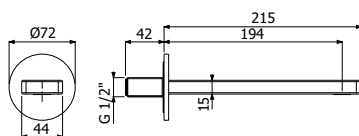

700198 _ _

Bocca vasca a parete
Wall mounted built-in bath spout