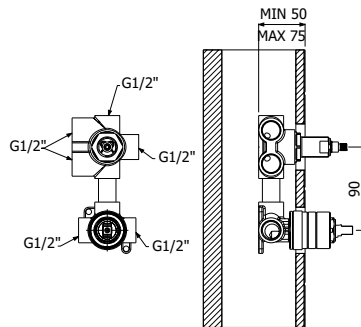

Elemento incasso miscelatore monocomando doccia a parete deviatore 4-vie

Concealed element wall mounted built-in single lever shower mixer 4-ways diverter

FINITURE | FINISHING

Ottone - Brass	195,00

IMBALLO | PACKAGING

RICAMBI | SPARE PARTS