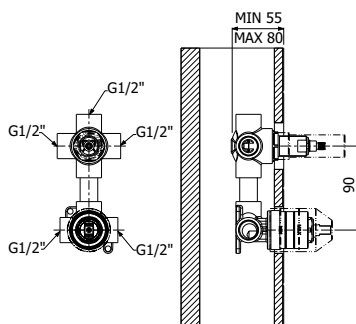

Elemento incasso miscelatore monocomando doccia a parete deviatore 3-vie

Concealed element wall mounted built-in single lever shower mixer 3-ways diverter

FINITURE | FINISHING

Ottone - Brass

170,00

IMBALLO | PACKAGING

23x20,5x10

16

1,2

RICAMBI | SPARE PARTS

16000007

16002859