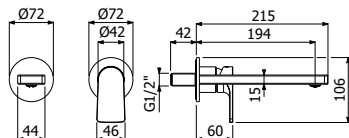

500537 _ _

Trim esterno 2-piastre miscelatore monocomando lavabo 2 fori incasso a parete
> corpo incasso necessario art **300083**
Exposed components 2-plates wall mounted built-in 2-holes single lever basin mixer
> concealed element required art **300083**

FINITURE | FINISHING

CR Cromo - Chrome	147,00
GT Grafite - Graphite	250,00
NE Nero opaco - Matt black	221,00

IMBALLO | PACKAGING

RICAMBI | SPARE PARTS

500577 _ _

Trim esterno mono - piastra miscelatore monocomando lavabo 2-fori incasso a parete
> corpo incasso necessario art **300083**
Exposed components single plate wall mounted built-in 2-holes single lever basin mixer
> concealed element required art **300083**

FINITURE | FINISHING

CR Cromo - Chrome	193,00
GT Grafite - Graphite	328,00
NE Nero opaco - Matt black	290,00

IMBALLO | PACKAGING

RICAMBI | SPARE PARTS

300083 _ _

Elemento incasso miscelatore monocomando lavabo 2-fori a parete
Concealed element wall mounted built-in 2-holes single lever basin mixer

FINITURE | FINISHING

Ottone - Brass	120,00

IMBALLO | PACKAGING

RICAMBI | SPARE PARTS