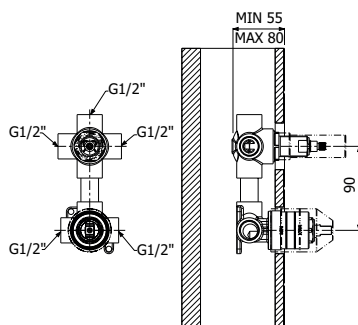

23x20,5x10

16

1,2

300090 __

Elemento incasso miscelatore monocomando doccia a parete deviatore 3-vie

Concealed element wall mounted built-in single lever shower mixer 3-ways diverter

FINITURE | FINISHING

Ottone - Brass