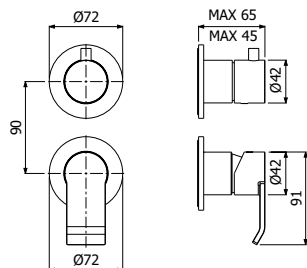

TRIM ESTERNI E INCASSI EXPOSED & CONCEALED COMPONENTS

800687 _ _

Trim esterno miscelatore monocomando
doccia deviatore 4-vie incasso a parete
> corpo incasso necessario art **300091**

*Exposed components wall mounted built-in
single lever shower mixer 4-ways diverter
> concealed element required art **300091***

FINITURE | FINISHING

CR	Cromo - Chrome	158,00
CN	Cromo nero - Black chrome	284,00
NB	Nickel spazzolato - Brushed nickel	269,00
OS	Oro spazzolato - Brushed gold	332,00
GT	Grafite - Graphite	269,00
NE	Nero opaco - Matt black	237,00
BI	Bianco opaco - Matt white	237,00

IMBALLO | PACKAGING

23x20,5x10

16

300091 _ _