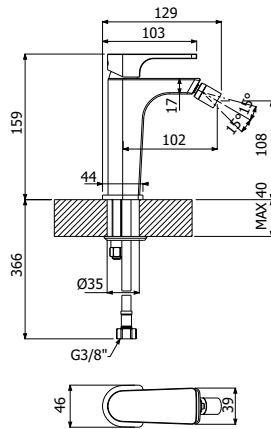

BIDET E VASCA
BIDET & BATH

600078 _ _

Miscelatore monocomando bidet
> flessibili inox G3/8"
> senza scarico
Single lever bidet mixer
> G3/8" stainless steel flexible hoses
> waste not included

FINITURE | FINISHING

CR	Cromo - Chrome	150,00
GT	Grafite - Graphite	259,00
NE	Nero opaco - Matt black	224,00

IMBALLO | PACKAGING

RICAMBI | SPARE PARTS

600079 _ _

Miscelatore monocomando bidet
> flessibili inox G3/8"
> con scarico pop-up push
Single lever bidet mixer
> G3/8" stainless steel flexible hoses
> push pop-up waste included