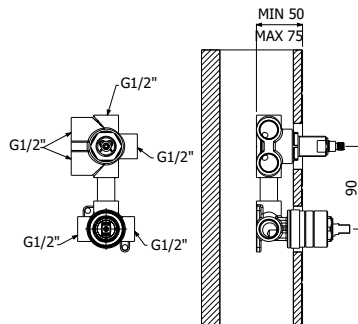

IMBALLO | PACKAGING

300091 _ _

Elemento incasso miscelatore monocomando doccia a parete deviatore 4-vie

Concealed element wall mounted built-in single lever shower mixer 4-ways diverter

FINITURE | FINISHING