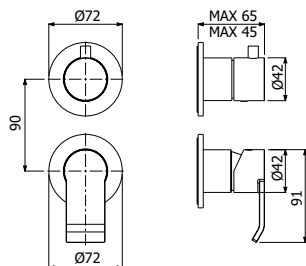

RICAMBI | SPARE PARTS

16000007

800685 _ _

Trim esterno miscelatore monocomando doccia deviatore 3-vie incasso a parete

> corpo incasso necessario art **300090**

Exposed components wall mounted built-in single lever shower mixer 3-ways diverter

> concealed element required art **300090**

FINITURE | FINISHING

CR	Cromo - Chrome	158,00
CN	Cromo nero - Black chrome	284,00
NB	Nickel spazzolato - Brushed nickel	259,00
OS	Oro spazzolato - Brushed gold	332,00
GT	Grafite - Graphite	259,00
NE	Nero opaco - Matt black	237,00
BI	Bianco opaco - Matt white	237,00

IMBALLO | PACKAGING

23x20,5x10

16

300090 _ _