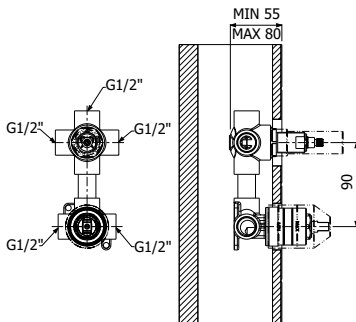

Elemento incasso miscelatore monocomando doccia a parete deviatore 3-vie
Concealed element wall mounted built-in single lever shower mixer 3-ways diverter

FINITURE | FINISHING

Ottone - Brass 195,00

IMBALLO | PACKAGING

RICAMBI | SPARE PARTS

16000007

16002859