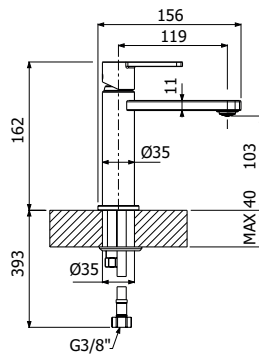

500229 _ _

Miscelatore monocomando lavabo

- > flessibili inox G3/8"
- > senza scarico

Single lever basin mixer

- > G3/8" stainless steel flexible hoses
- > waste not included

FINITURE | FINISHING

CR	Cromo - Chrome	145,00
CN	Cromo nero - Black chrome	262,00
NB	Nickel spazzolato - Brushed nickel	246,00
OS	Oro spazzolato - Brushed gold	305,00
GT	Grafite - Graphite	251,00
NE	Nero opaco - Matt black	218,00
BI	Bianco opaco - Matt white	218,00

IMBALLO | PACKAGING

RICAMBI | SPARE PARTS

500260 _ _