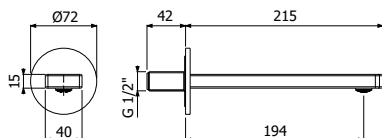

LAVABO WASHBASIN

500267 _ _

Miscelatore monocomando lavabo alto
> flessibili inox G3/8"
> con scarico pop-up push
High single lever basin mixer
> G3/8" stainless steel flexible hoses
> push pop-up waste included

FINITURE | FINISHING

CR	Cromo - Chrome	238,00
CN	Cromo nero - Black chrome	428,00
NB	Nickel spazzolato - Brushed nickel	404,00
OS	Oro spazzolato - Brushed gold	499,00
GT	Grafite - Graphite	411,00
NE	Nero opaco - Matt black	356,00
BI	Bianco opaco - Matt white	356,00

IMBALLO | PACKAGING

RICAMBI | SPARE PARTS

500325 _ _

Gruppo miscelazione 3 fori bordo lavabo
> 2 vitoni
> parte incasso inclusa
Deck mounted built-in 3 holes basin mixer
> 2 valves
> concealed element included

FINITURE | FINISHING

CR	Cromo - Chrome	627,00
CN	Cromo nero - Black chrome	1.129,00
NB	Nickel spazzolato - Brushed nickel	1.066,00
OS	Oro spazzolato - Brushed gold	1.317,00
GT	Grafite - Graphite	1.085,00
NE	Nero opaco - Matt black	974,00
BI	Bianco opaco - Matt white	974,00

IMBALLO | PACKAGING

RICAMBI | SPARE PARTS

500268 _ _

Bocca lavabo a parete
Wall mounted built-in basin spout

FINITURE | FINISHING

CR	Cromo - Chrome	109,00
CN	Cromo nero - Black chrome	196,00
NB	Nickel spazzolato - Brushed nickel	185,00
OS	Oro spazzolato - Brushed gold	229,00
GT	Grafite - Graphite	188,00
NE	Nero opaco - Matt black	164,00
BI	Bianco opaco - Matt white	164,00

IMBALLO | PACKAGING

RICAMBI | SPARE PARTS