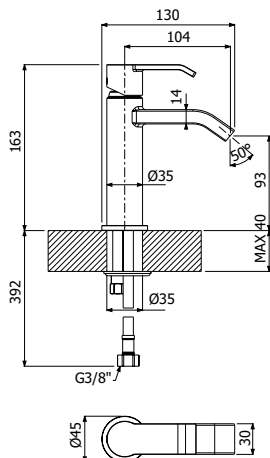

LAVABO WASHBASIN

500228 _ _

Miscelatore monocomando lavabo

- > flessibili inox G3/8"
- > senza scarico

Single lever basin mixer

- > G3/8" stainless steel flexible hoses
- > waste not included

FINITURE | FINISHING