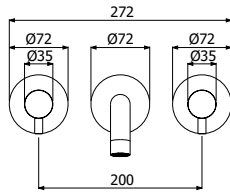

23x20,5x10

16

0,6

RICAMBI | SPARE PARTS

16000194

Bocca lavabo a parete
Wall mounted built-in basin spout

LAVABO E VASCA WASHBASIN & BATH

500635 _ _