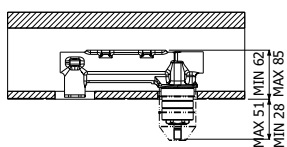

500540 _ _

Trim esterno 2-piastre miscelatore monocomando lavabo 2 fori incasso a parete
> corpo incasso necessario art **300083**
Exposed components 2-plates wall mounted built-in 2-holes single lever basin mixer
> concealed element required art **300083**

FINITURE | FINISHING

CR	Cromo - Chrome	166,00
CN	Cromo nero - Black chrome	299,00
NB	Nickel spazzolato - Brushed nickel	282,00
OS	Oro spazzolato - Brushed gold	349,00
GT	Grafite - Graphite	282,00
NE	Nero opaco - Matt black	249,00
BI	Bianco opaco - Matt white	249,00

IMBALLO | PACKAGING

500575 _ _

Trim esterno mono - piastra miscelatore monocomando lavabo 2-fori incasso a parete
> corpo incasso necessario art **300083**
Exposed components single plate wall mounted built-in 2-holes single lever basin mixer
> concealed element required art **300083**

FINITURE | FINISHING

CR	Cromo - Chrome	210,00
CN	Cromo nero - Black chrome	378,00
NB	Nickel spazzolato - Brushed nickel	357,00
OS	Oro spazzolato - Brushed gold	441,00
GT	Grafite - Graphite	357,00
NE	Nero opaco - Matt black	315,00
BI	Bianco opaco - Matt white	315,00

IMBALLO | PACKAGING

300083 _ _

Elemento incasso miscelatore monocomando lavabo 2-fori a parete
Concealed element wall mounted built-in 2-holes single lever basin mixer

FINITURE | FINISHING

Ottone - Brass	120,00

IMBALLO | PACKAGING

RICAMBI | SPARE PARTS