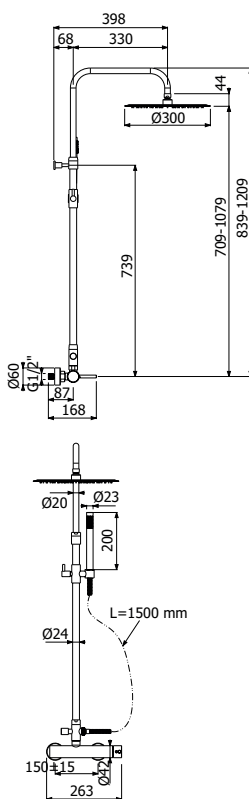

700112 _ _

Bocca vasca a parete
Wall mounted built-in bath spout

FINITURE | FINISHING

CR	Cromo - Chrome	130,00
CN	Cromo nero - Black chrome	233,00
NB	Nickel spazzolato - Brushed nickel	221,00
OS	Oro spazzolato - Brushed gold	273,00
GT	Grafite - Graphite	224,00
NE	Nero opaco - Matt black	195,00
BI	Bianco opaco - Matt white	195,00

IMBALLO | PACKAGING

RICAMBI | SPARE PARTS

16001442

800377 _ _

FINITURE | FINISHING

CR	Cromo - Chrome	766,00
NB	Nickel spazzolato - Brushed nickel	1.301,00

SISTEMA COLONNA DOCCIA 02-C1 CYRCUS interamente in ottone, completa di miscelatore monocomando esterno doccia a parete, soffione monogetto ROUND 300/5 SLIM EasyClean diam 300mm - H 5mm, flessibile doppia aggiratura calotta conica girevole anti-torsione L 1500mm e doccetta monogetto ROUND-1 EasyClean

Full brass CYRCUS SHOWER COLUMN 02-C1, composed of wall mounted single lever shower mixer, single spray EasyClean ROUND 300/5 SLIM showerhead diam 300mm - H 5mm, double interlock anti-torsion conical swivelling flexible hose and EasyClean single spray ROUND-1 hand shower

IMBALLO | PACKAGING

RICAMBI | SPARE PARTS

16000007