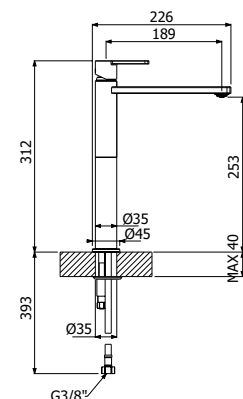

IMBALLO | PACKAGING

RICAMBI | SPARE PARTS

500246 _ _