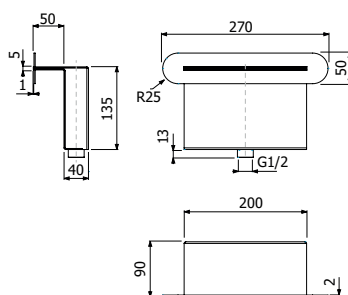

FINITURE | FINISHING

CR	Cromo - Chrome	479,00
CN	Cromo nero - Black chrome	861,00
NB	Nickel spazzolato - Brushed nickel	814,00
GT	Grafite - Graphite	828,00
NE	Nero opaco - Matt black	718,00
BI	Bianco opaco - Matt white	718,00

Cascata incasso a parete WATER BLADE ROUND in acciaio inox. Parte incasso in acciaio inclusa. 270x50mm - H 3mm

Wall mounted built-in WATER BLADE ROUND stainless steel waterfall. Stainless steel concealed part included. 270x50mm - H 3mm

IMBALLO | PACKAGING

30x19,5x11

1,6