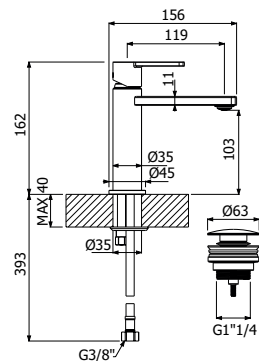

500229 _ _

Miscelatore monocomando lavabo

- > flessibili inox G3/8"
- > senza scarico

Single lever basin mixer

- > G3/8" stainless steel flexible hoses
- > waste not included

FINITURE | FINISHING

CR	Cromo - Chrome	145,00
CN	Cromo nero - Black chrome	262,00
NB	Nickel spazzolato - Brushed nickel	246,00
OS	Oro spazzolato - Brushed gold	305,00
GT	Grafite - Graphite	251,00
NE	Nero opaco - Matt black	218,00
BI	Bianco opaco - Matt white	218,00

IMBALLO | PACKAGING

RICAMBI | SPARE PARTS

500260 _ _

Miscelatore monocomando lavabo

- > flessibili inox G3/8"
- > con scarico pop-up push

Single lever basin mixer

- > G3/8" stainless steel flexible hoses
- > push pop-up waste included

FINITURE | FINISHING

CR	Cromo - Chrome	184,00
CN	Cromo nero - Black chrome	331,00
NB	Nickel spazzolato - Brushed nickel	312,00
OS	Oro spazzolato - Brushed gold	386,00
GT	Grafite - Graphite	318,00
NE	Nero opaco - Matt black	276,00
BI	Bianco opaco - Matt white	276,00

IMBALLO | PACKAGING

RICAMBI | SPARE PARTS

500246 _ _

Miscelatore monocomando lavabo alto

- > flessibili inox G3/8"
- > senza scarico

High single lever basin mixer

- > G3/8" stainless steel flexible hoses
- > waste not included

FINITURE | FINISHING

CR	Cromo - Chrome	199,00
CN	Cromo nero - Black chrome	359,00
NB	Nickel spazzolato - Brushed nickel	339,00
OS	Oro spazzolato - Brushed gold	418,00
GT	Grafite - Graphite	344,00
NE	Nero opaco - Matt black	299,00
BI	Bianco opaco - Matt white	299,00

IMBALLO | PACKAGING

RICAMBI | SPARE PARTS