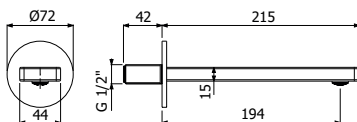

**LAVABO
WASHBASIN**

500359 _ _

Miscelatore monocomando lavabo
> flessibili inox G3/8"
> senza scarico
Single lever basin mixer
> G3/8" stainless steel flexible hoses
> waste not included

FINITURE | FINISHING

CR	Cromo - Chrome	150,00
GT	Grafite - Graphite	259,00
NE	Nero opaco - Matt black	224,00

IMBALLO | PACKAGING

RICAMBI | SPARE PARTS

500373 _ _

Miscelatore monocomando lavabo
> flessibili inox G3/8"
> con scarico pop-up push
Single lever basin mixer
> G3/8" stainless steel flexible hoses
> push pop-up waste included

FINITURE | FINISHING

CR	Cromo - Chrome	166,00
GT	Grafite - Graphite	287,00
NE	Nero opaco - Matt black	250,00

IMBALLO | PACKAGING

RICAMBI | SPARE PARTS

500375 _ _

Bocca lavabo a parete
Wall mounted built-in basin spout

FINITURE | FINISHING

CR	Cromo - Chrome	107,00
GT	Grafite - Graphite	185,00
NE	Nero opaco - Matt black	161,00

IMBALLO | PACKAGING

RICAMBI | SPARE PARTS