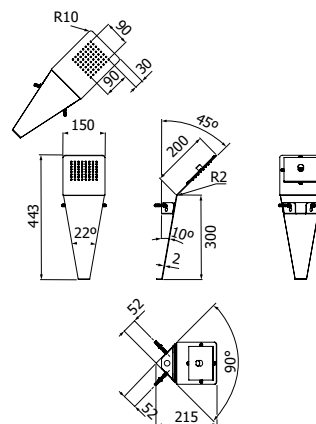

IMBALLO | PACKAGING

800409 _ _