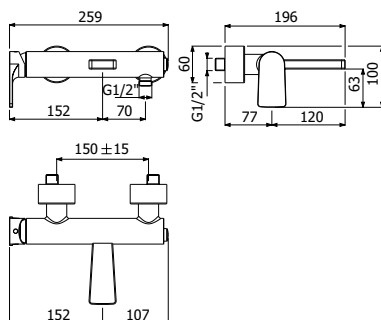

700208 _ _

Miscelatore monocomando esterno vasca a parete
Wall mounted single lever bath mixer

FINITURE | FINISHING

CR	Cromo - Chrome	276,00
GT	Grafite - Graphite	477,00
NE	Nero opaco - Matt black	415,00

IMBALLO | PACKAGING

RICAMBI | SPARE PARTS

700198 _ _