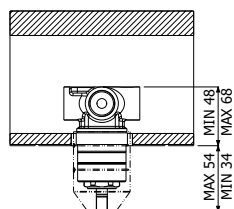

TRIM ESTERNI E INCASSI EXPOSED & CONCEALED COMPONENTS

800644 _ _

Trim esterno miscelatore monocomando doccia incasso a parete

> corpo incasso necessario art **300081**

Exposed components wall mounted built-in single lever shower mixer

> concealed element required art **300081**

FINITURE | FINISHING

CR	Cromo - Chrome	81,00
GT	Grafite - Graphite	138,00
NE	Nero opaco - Matt black	122,00

IMBALLO | PACKAGING

300081 _ _

Elemento incasso miscelatore monocomando doccia a parete

Concealed element wall mounted built-in single lever shower mixer

FINITURE | FINISHING

Ottone - Brass	95,00

IMBALLO | PACKAGING

RICAMBI | SPARE PARTS

1600007

800645 _ _

Trim esterno miscelatore monocomando doccia deviatore 2-vie incasso a parete

> corpo incasso necessario art **300082**

Exposed components wall mounted built-in single lever shower mixer 2-ways diverter

> concealed element required art **300082**

FINITURE | FINISHING

CR	Cromo - Chrome	112,00
GT	Grafite - Graphite	190,00
NE	Nero opaco - Matt black	168,00

IMBALLO | PACKAGING