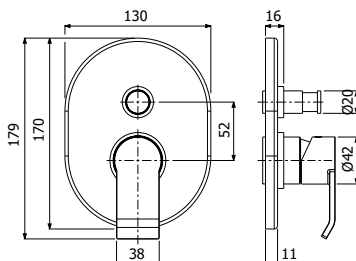

RICAMBI | SPARE PARTS

1600007

800647 _ _