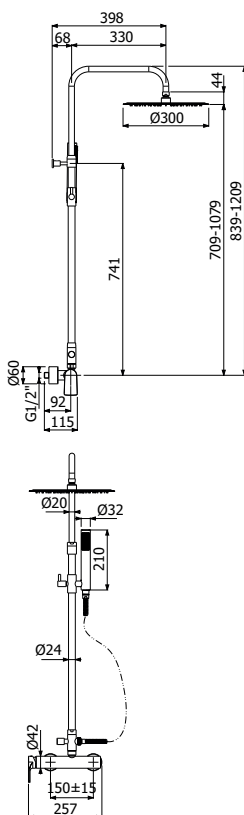

800378 _ _

FINITURE | FINISHING

CR	Cromo - Chrome	728,00
GT	Grafite - Graphite	1.260,00
NE	Nero opaco - Matt black	1.092,00

SISTEMA COLONNA DOCCIA 02-C1 LAGO interamente in ottone, completa di miscelatore monocomando esterno doccia a parete, soffione monogetto ROUND 300/5 SLIM EasyClean diam 300mm - H 5mm, flessibile doppia aggiratura calotta conica girevole anti-torsione L 1500mm e doccetta monogetto ROUND-1 EasyClean

FULL BRASS LAGO SHOWER COLUMN 02-C1, composed of wall mounted single lever shower mixer, single spray EasyClean ROUND 300/5 SLIM showerhead diam 300mm - H 5mm, double interlock anti-torsion conical swivelling flexible hose and EasyClean single spray ROUND-1 hand shower

IMBALLO | PACKAGING

118x44x12

RICAMBI | SPARE PARTS

16000007