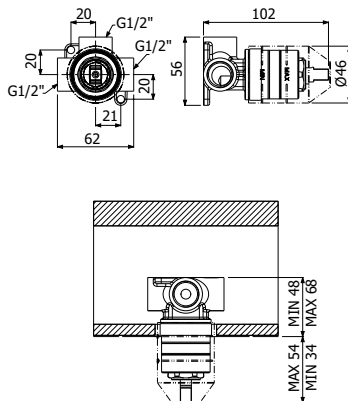

Elemento incasso miscelatore monocomando doccia a parete

Concealed element wall mounted built-in single lever shower mixer

FINITURE | FINISHING

Ottone - Brass	95,00

IMBALLO | PACKAGING

RICAMBI | SPARE PARTS

800643 _ _