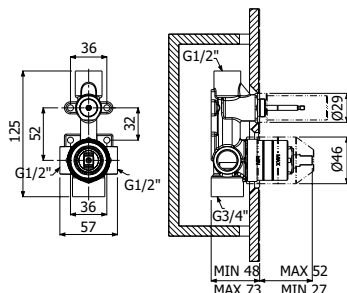

300082 __

Elemento incasso miscelatore monocomando doccia a parete deviatore 2-vie

Concealed element wall mounted built-in single lever shower mixer 2-ways diverter

FINITURE | FINISHING

Ottone - Brass

135,00

IMBALLO | PACKAGING

23x20,5x10

20

1,1

RICAMBI | SPARE PARTS

16000007

800722 __