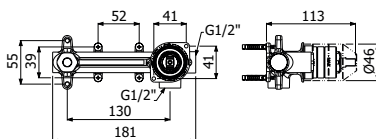

Elemento incasso miscelatore monocomando lavabo 2-fori a parete
Concealed element wall mounted built-in 2-holes single lever basin mixer

FINITURE | FINISHING

Ottone - Brass	120,00