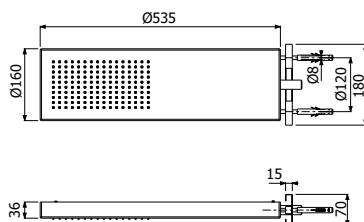

IMBALLO | PACKAGING

57,5x24,5x9

4,0

800089 _ _