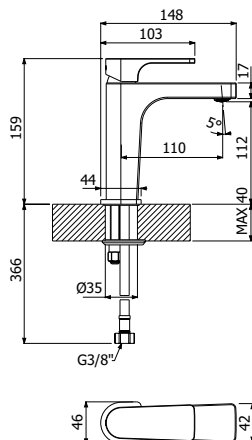

**LAVABO
WASHBASIN**

500359 _ _

Miscelatore monocomando lavabo
> flessibili inox G3/8"
> senza scarico
Single lever basin mixer
> G3/8" stainless steel flexible hoses
> waste not included

FINITURE | FINISHING

CR	Cromo - Chrome	150,00
GT	Grafite - Graphite	259,00
NE	Nero opaco - Matt black	224,00

IMBALLO | PACKAGING

RICAMBI | SPARE PARTS

500373 _ _