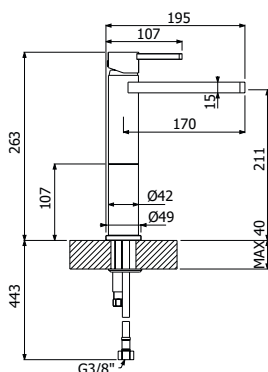

Miscelatore monocomando lavabo

- > flessibili inox G3/8"
- > con scarico pop-up push

Single lever basin mixer

- > G3/8" stainless steel flexible hoses
- > push pop-up waste included

FINITURE | FINISHING

CR Cromo - Chrome

358,00

IMBALLO | PACKAGING

23x20,5x10

16

2,5

RICAMBI | SPARE PARTS

16002253

500018 _ _