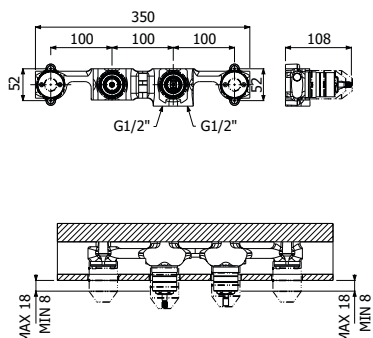

300089 _ _

Elemento incasso miscelatore monocomando vasca a parete
Concealed element wall mounted built-in single lever bath mixer

FINITURE | FINISHING

Ottone - Brass 345,00

IMBALLO | PACKAGING

42x18x7 10 3,7

RICAMBI | SPARE PARTS

16000007 16000740