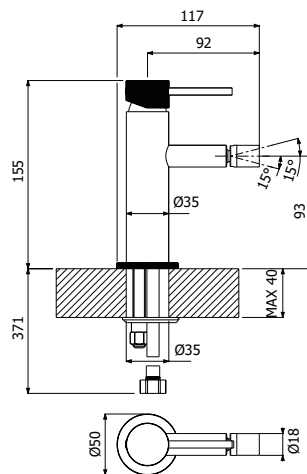

Miscelatore monocomando bidet ECO

- > flessibili inox G3/8"
- > senza scarico

ECO single lever bidet mixer

- > G3/8" stainless steel flexible hoses
- > waste not included

FINITURE | FINISHING

CR Cromo - Chrome	210,00
NB Nickel spazzolato - Brushed nickel	309,00
OS Oro spazzolato - Brushed gold	365,00
NU Ottone naturale - Natural brass	365,00

IMBALLO | PACKAGING

RICAMBI | SPARE PARTS

600097WS _ _