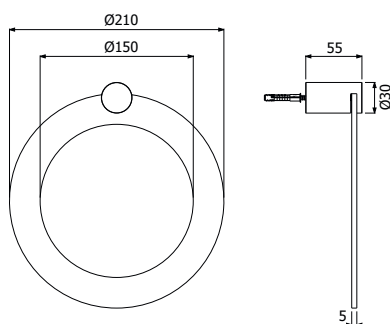

IMBALLO | PACKAGING

900163 __

Anello portasciugamano a parete
Wall mounted towel rail