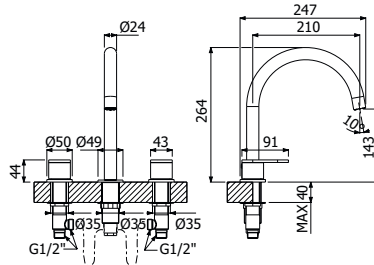

- > 2 valves
- > concealed part included
- > waste not included

**FINITURE | FINISHING**

<b>CR</b>	Cromo - Chrome	<b>318,00</b>
<b>CN</b>	Cromo nero - Black chrome	<b>572,00</b>
<b>NB</b>	Nickel spazzolato - Brushed nickel	<b>540,00</b>
<b>OS</b>	Oro spazzolato - Brushed gold	<b>668,00</b>
<b>GT</b>	Grafite - Graphite	<b>550,00</b>
<b>NE</b>	Nero opaco - Matt black	<b>477,00</b>
<b>BI</b>	Bianco opaco - Matt white	<b>477,00</b>