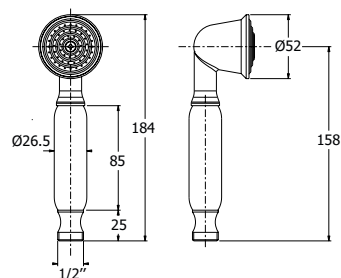

FINITURE | FINISHING

CR	Cromo - Chrome	83,00
CN	Cromo nero - Black chrome	149,00
NB	Nickel spazzolato - Brushed nickel	141,00
OR	Oro - Gold	161,00
OS	Oro spazzolato - Brushed gold	174,00
VO	Vecchio ottone - Old brass	132,00
VR	Vecchio rame - Old copper	132,00
VA	Vecchio argento - Old silver	141,00
GT	Grafite - Graphite	143,00
NE	Nero opaco - Matt black	124,00
BI	Bianco opaco - Matt white	124,00

16002494

Doccetta monogetto OLD FASHION-52
OLD FASHION-52 EasyClean ABS single spray hand shower