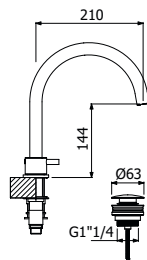

### RICAMBI | SPARE PARTS

500194 \_ \_

Gruppo miscelazione 3 fori bordo lavabo  
> 2 vitoni  
> parte incasso inclusa  
> con scarico pop-up push

*Deck mounted built-in 3 holes basin mixer*  
> 2 valves  
> concealed element included  
> push pop-up waste included