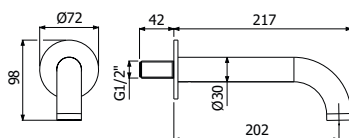

Ottone - Brass	380,00
----------------	--------

IMBALLO | PACKAGING

RICAMBI | SPARE PARTS

16000007

16000740

700112 \_ \_

Bocca vasca a parete  
*Wall mounted built-in bath spout*

FINITURE | FINISHING