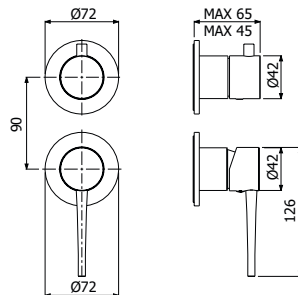

RICAMBI | SPARE PARTS

16000007

800697 _ _

Trim esterno miscelatore monocomando doccia deviatore 3-vie incasso a parete
> corpo incasso necessario art **300090**

Exposed components wall mounted built-in single lever shower mixer 3-ways diverter

> *concealed element required art **300090***

FINITURE | FINISHING

CR Cromo - Chrome

182,00

NB Nickel spazzolato - Brushed nickel

309,00

NE Nero opaco - Matt black

272,00

IMBALLO | PACKAGING

23x20,5x10

16

300090 _ _