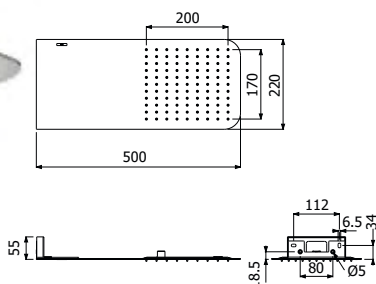

DOCCIA SHOWER

800333 _ _

FINITURE | FINISHING

CR	Cromo - Chrome	440,00
NB	Nichel spazzolato - Brushed nickel	748,00
NE	Nero opaco - Matt black	660,00
BI	Bianco opaco - Matt white	660,00

Soffione doccia a parete monogetto SQUARE-1 SLIM EasyClean in acciaio inox. Flessibili connessione 1/2" F con adattatori 1/2"MM inclusi. 220x500mm - H 2mm

Wall mounted single spray SQUARE-1 SLIM EasyClean stainless steel showerhead. Connection flexible hoses 1/2" F and 1/2"MM adapters included. 220x500mm - H 2mm

IMBALLO | PACKAGING

800425 _ _

FINITURE | FINISHING

CR	Cromo - Chrome	429,00
NB	Nichel spazzolato - Brushed nickel	729,00
NE	Nero opaco - Matt black	644,00
BI	Bianco opaco - Matt white	644,00

Soffione doccia a parete monogetto STAMP-1 SLIM EasyClean in acciaio inox. Flessibili connessione 1/2" F con adattatori 1/2"MM inclusi. 220x500mm - H 2mm

Wall mounted single spray STAMP-1 SLIM EasyClean stainless steel showerhead. Connection flexible hoses 1/2" F and 1/2"MM adapters included. 220x500mm - H 2mm

IMBALLO | PACKAGING

800336 _ _

FINITURE | FINISHING

CR	Cromo - Chrome	545,00
NB	Nichel spazzolato - Brushed nickel	926,00
NE	Nero opaco - Matt black	817,00
BI	Bianco opaco - Matt white	817,00

Soffione doccia a parete monogetto SLANT-1 SLIM EasyClean in acciaio inox. Flessibili connessione 1/2" F con adattatori 1/2"MM inclusi. 200x262mm - H 3mm

Wall mounted single spray SLANT-1 SLIM EasyClean stainless steel showerhead. Connection flexible hoses 1/2" F and 1/2"MM adapters included. 200x262mm - H 3mm

IMBALLO | PACKAGING