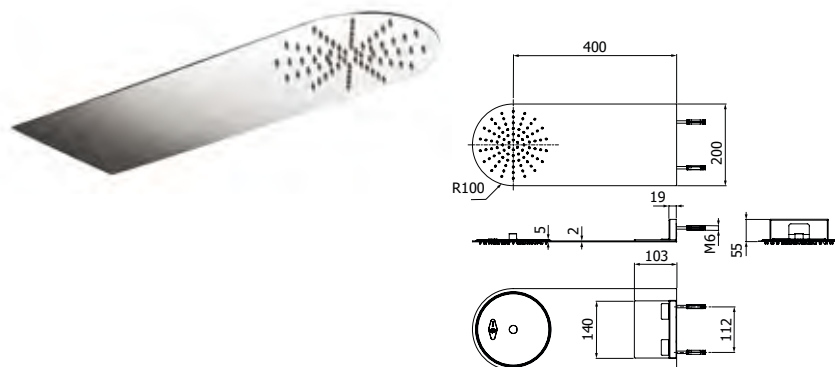

FINITURE | FINISHING

CR Cromo - Chrome	462,00
NB Nickel spazzolato - Brushed nickel	785,00
NE Nero opaco - Matt black	693,00
BI Bianco opaco - Matt white	693,00

Soffione doccia a parete monogetto ROUND-1 SLIM EasyClean in acciaio inox. Flessibili connessione 1/2" F con adattatori 1/2"MM inclusi. 200x500mm - H 2mm

Wall mounted single spray ROUND-1 SLIM EasyClean stainless Steel showerhead. Connection flexible hoses 1/2" F and 1/2"MM adapters included. 200x500mm - H 2mm

IMBALLO | PACKAGING