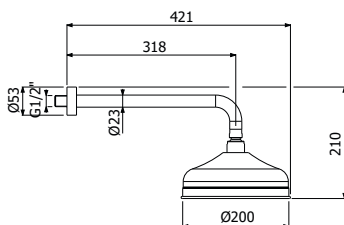

DOCCIA SHOWER

800562 _ _