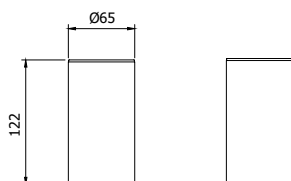

900167 __

FINITURE | FINISHING

CR Cromo - Chrome

160,00

Dispenser porta sapone liquido da appoggio
Free standing stainless steel liquid soap dispenser

900173 __

FINITURE | FINISHING

CR Cromo - Chrome

100,00

Porta spazzolini da appoggio
Free standing stainless steel toothbrushes dispenser

900174 __

FINITURE | FINISHING

CR Cromo - Chrome

190,00

Porta scopino WC da appoggio
Free standing stainless steel toilet brush holder