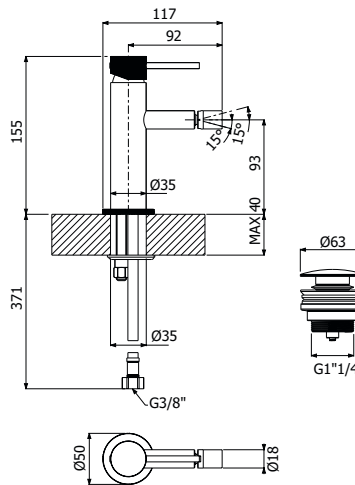

BIDET
BIDET

ECO: eco-system

WS: water saving

600089 _ _

Miscelatore monocomando bidet

- > flessibili inox G3/8
- > con scarico pop-up push

Single lever bidet mixer

- > G3/8" stainless steel flexible hoses
- > push pop-up waste included

FINITURE | FINISHING

CR Cromo - Chrome	229,00
NB Nickel spazzolato - Brushed nickel	355,00
OS Oro spazzolato - Brushed gold	426,00
NU Ottone naturale - Natural brass	426,00

IMBALLO | PACKAGING

RICAMBI | SPARE PARTS

600089ECO _ _

Miscelatore monocomando bidet ECO

- > flessibili inox G3/8
- > con scarico pop-up push

ECO single lever bidet mixer

- > G3/8" stainless steel flexible hoses
- > push pop-up waste included