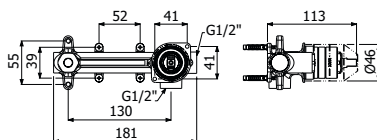

Elemento incasso miscelatore monocomando lavabo 2-fori a parete

Concealed element wall mounted built-in 2-holes single lever basin mixer

FINITURE | FINISHING

Ottone - Brass	120,00