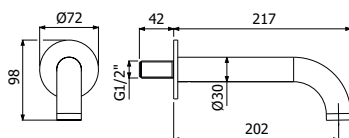

Ottone - Brass	380,00
----------------	--------

IMBALLO | PACKAGING

RICAMBI | SPARE PARTS

16000007

16000740

700112 \_ \_

Bocca vasca a parete  
 > parte incasso inclusa  
*Wall mounted built-in bath spout*  
 > *concealed part included*