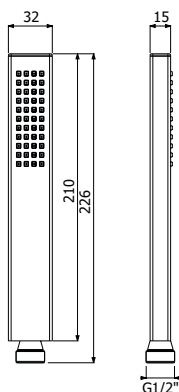

16001075

Doccetta monogetto 169-1
169-1 EasyClean ABS single spray hand shower

FINITURE | FINISHING

CR	Cromo - Chrome	54,00
CN	Cromo nero - Black chrome	97,00
NB	Nickel spazzolato - Brushed nickel	91,00
OR	Oro - Gold	106,00
OS	Oro spazzolato - Brushed gold	113,00
VO	Vecchio ottone - Old brass	86,00
VR	Vecchio rame - Old copper	86,00
VA	Vecchio argento - Old silver	91,00
GT	Grafite - Graphite	94,00
NE	Nero opaco - Matt black	81,00
BI	Bianco opaco - Matt white	81,00