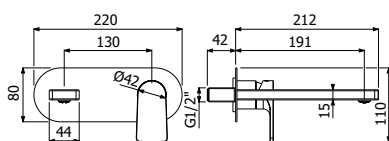

TRIM ESTERNI E INCASSI EXPOSED & CONCEALED COMPONENTS

500537 _ _

Trim esterno 2-piastre miscelatore
monocomando lavabo 2 fori incasso a parete
> corpo incasso necessario art **300083**

*Exposed components 2-plates wall mounted
built-in 2-holes single lever basin mixer*
> *concealed element required art **300083***

FINITURE | FINISHING

CR	Cromo - Chrome	147,00
GT	Grafite - Graphite	250,00
NE	Nero opaco - Matt black	221,00

IMBALLO | PACKAGING

RICAMBI | SPARE PARTS

500577 _ _

Trim esterno mono - piastra miscelatore
monocomando lavabo 2-fori incasso a parete
> corpo incasso necessario art **300083**

*Exposed components single plate wall
mounted built-in 2-holes single lever basin
mixer*
> *concealed element required art **300083***

FINITURE | FINISHING

CR	Cromo - Chrome	193,00
GT	Grafite - Graphite	328,00
NE	Nero opaco - Matt black	290,00

IMBALLO | PACKAGING

RICAMBI | SPARE PARTS

300083 _ _

FINITURE | FINISHING

Ottone - Brass	120,00

IMBALLO | PACKAGING

RICAMBI | SPARE PARTS

Elemento incasso miscelatore monocomando
lavabo 2-fori a parete

*Concealed element wall mounted built-in
2-holes single lever basin mixer*