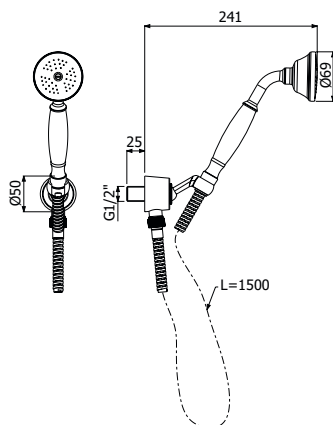

900117 _ _

Duplex OF-74 OLD FASHION FRONT
OF-74 OLD FASHION FRONT DUPLEX