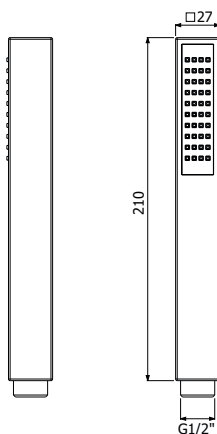

16001007

FINITURE | FINISHING

CR	Cromo - Chrome	48,00
CN	Cromo nero - Black chrome	87,00
NB	Nickel spazzolato - Brushed nickel	83,00
OR	Oro - Gold	95,00
OS	Oro spazzolato - Brushed gold	101,00
VO	Vecchio ottone - Old brass	77,00
VR	Vecchio rame - Old copper	77,00
VA	Vecchio argento - Old silver	83,00
GT	Grafite - Graphite	84,00
NE	Nero opaco - Matt black	73,00
BI	Bianco opaco - Matt white	73,00