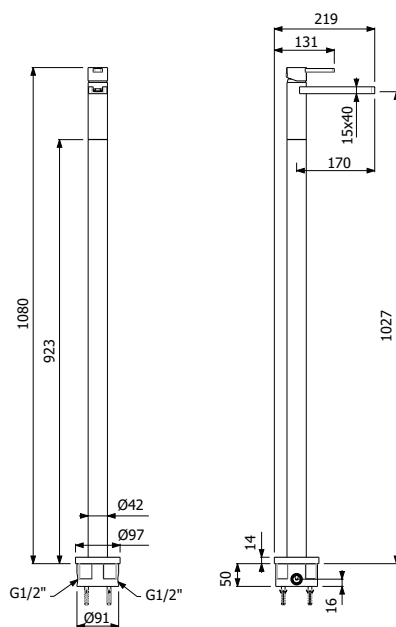

IMBALLO | PACKAGING

23x20,5x10

16

1,8

Bocca lavabo a parete

Wall mounted built-in basin spout

500242 _ _