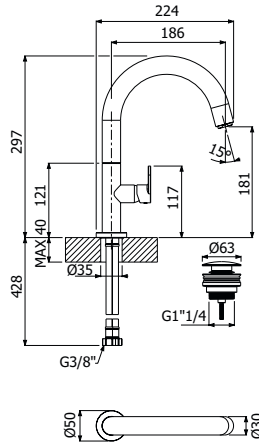

500280 _ _

Miscelatore monocomando lavabo medio
> flessibili inox G3/8"
> con scarico pop-up push
Medium single lever basin mixer
> G3/8" stainless steel flexible hoses
> push pop-up waste included

FINITURE | FINISHING

CR	Cromo - Chrome	240,00
CN	Cromo nero - Black chrome	431,00
NB	Nickel spazzolato - Brushed nickel	408,00
OS	Oro spazzolato - Brushed gold	504,00
GT	Grafite - Graphite	415,00
NE	Nero opaco - Matt black	360,00
BI	Bianco opaco - Matt white	360,00

IMBALLO | PACKAGING

RICAMBI | SPARE PARTS

500215 _ _

Miscelatore monocomando lavabo alto
> flessibili inox G3/8"
> senza scarico
High single lever basin mixer
> G3/8" stainless steel flexible hoses
> waste not included

FINITURE | FINISHING

CR	Cromo - Chrome	215,00
CN	Cromo nero - Black chrome	386,00
NB	Nickel spazzolato - Brushed nickel	365,00
OS	Oro spazzolato - Brushed gold	451,00
GT	Grafite - Graphite	371,00
NE	Nero opaco - Matt black	322,00
BI	Bianco opaco - Matt white	322,00

IMBALLO | PACKAGING

RICAMBI | SPARE PARTS

500281 _ _

Miscelatore monocomando lavabo alto
> flessibili inox G3/8"
> con scarico pop-up push
High single lever basin mixer
> G3/8" stainless steel flexible hoses
> push pop-up waste included

FINITURE | FINISHING

CR	Cromo - Chrome	253,00
CN	Cromo nero - Black chrome	455,00
NB	Nickel spazzolato - Brushed nickel	430,00
OS	Oro spazzolato - Brushed gold	531,00
GT	Grafite - Graphite	438,00
NE	Nero opaco - Matt black	380,00
BI	Bianco opaco - Matt white	380,00

IMBALLO | PACKAGING

RICAMBI | SPARE PARTS