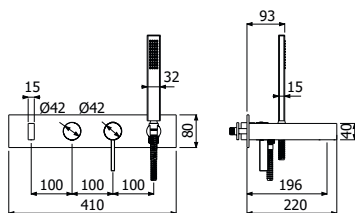

Trim esterno miscelatore monocomando
vasca a parete
> corpo incasso necessario art **300089**
Exposed components single lever bath mixer
> concealed element required art **300089**

FINITURE | FINISHING

CR	Cromo - Chrome	886,00
CN	Cromo nero - Black chrome	1.594,00
NB	Nickel spazzolato - Brushed nickel	1.505,00
OR	Oro - Gold	1.771,00

IMBALLO | PACKAGING

RICAMBI | SPARE PARTS

300089 _ _