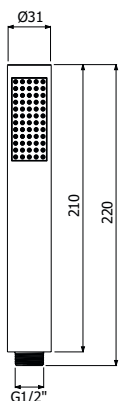

16000784

Doccetta monogetto ROUND-1
ROUND-1 EasyClean ABS single spray hand shower

FINITURE | FINISHING

CR	Cromo - Chrome	43,00
CN	Cromo nero - Black chrome	77,00
NB	Nickel spazzolato - Brushed nickel	73,00
OR	Oro - Gold	84,00
OS	Oro spazzolato - Brushed gold	90,00
VO	Vecchio ottone - Old brass	68,00
VR	Vecchio rame - Old copper	68,00
VA	Vecchio argento - Old silver	73,00
GT	Grafite - Graphite	74,00
NE	Nero opaco - Matt black	65,00
BI	Bianco opaco - Matt white	65,00