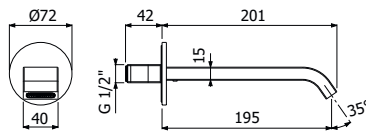

Bocca lavabo a parete
Wall mounted built-in basin spout