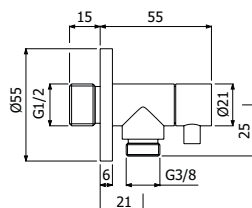

FINITURE | FINISHING

AC Acciaio inox - Stainless steel **108,00**