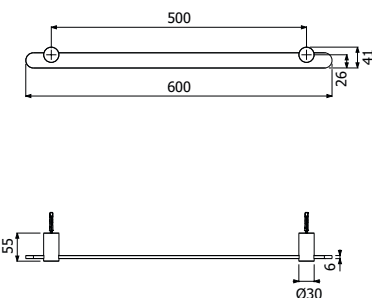

FINITURE | FINISHING

CR	Cromo - Chrome	209,00
NE	Nero opaco - Matt black	314,00
NB	Nichel spazzolato - Brushed nickel	355,00
OS	Oro spazzolato - Brushed gold	439,00

IMBALLO | PACKAGING

Barra porta asciugamano a parete grande
Wall mounted towel rail