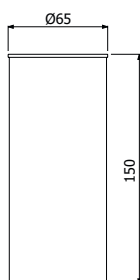

Porta spazzolini da appoggio
Free standing stainless steel toothbrushes dispenser

FINITURE | FINISHING

AC Acciaio inox - Stainless steel **90,00**