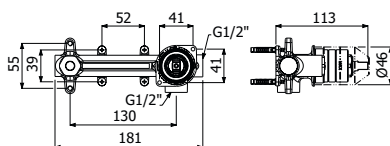

ECO: eco-system

WS: water saving

300083 _ _

Elemento incasso miscelatore monocomando
lavabo 2-fori a parete
*Concealed element wall mounted built-in
2-holes single lever basin mixer*

FINITURE | FINISHING

Ottone - Brass

120,00

IMBALLO | PACKAGING

23x20,5x10

16

1,3

RICAMBI | SPARE PARTS

16000007

300083ECO _ _