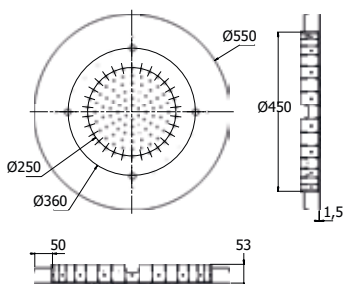

800283 _ _

FINITURE | FINISHING

CR	Cromo - Chrome	2.475,00
NB	Nickel spazzolato - Brushed nickel	3.867,00

Soffione multifunzione incasso a soffitto LIGHT ROUND-2 in acciaio inox. 2 funzioni selezionabili: pioggia EasyClean e nebulizzatori. Programma cromoterapia gestito con pulsantiera incasso, diam. 550mm. Prevedere impianto idrico con deviatore 2-vie

Ceiling mounted built-in multifunction LIGHT ROUND-2 stainless steel showerhead. 2 selectable functions: rain EasyClean and nebulizers. Chromotherapy programs managed by a wall mounted built-in control unit, diam 550mm. 2-ways diverter water system required for installation

IMBALLO | PACKAGING

800282 _ _

FINITURE | FINISHING

CR	Cromo - Chrome	2.585,00
NB	Nickel spazzolato - Brushed nickel	4.241,00

Soffione multifunzione incasso a soffitto LIGHT SQUARE-2 in acciaio inox. 2 funzioni selezionabili: pioggia EasyClean e nebulizzatori. Programma cromoterapia gestito con pulsantiera incasso, 500X500mm. Prevedere impianto idrico con deviatore 2-vie

Ceiling mounted built-in multifunction LIGHT SQUARE-2 stainless steel showerhead. 2 selectable functions: rain EasyClean and nebulizers. Chromotherapy programs managed by a wall mounted built-in control unit, 500 x500mm. 2-ways diverter water system required for installation

IMBALLO | PACKAGING