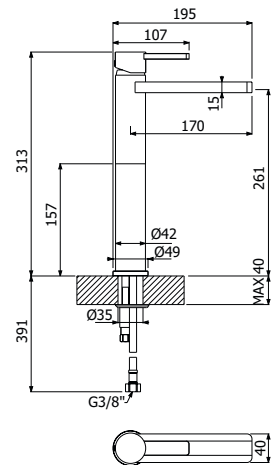

FINITURE | FINISHING

CR Cromo - Chrome 389,00

IMBALLO | PACKAGING

RICAMBI | SPARE PARTS

16002253