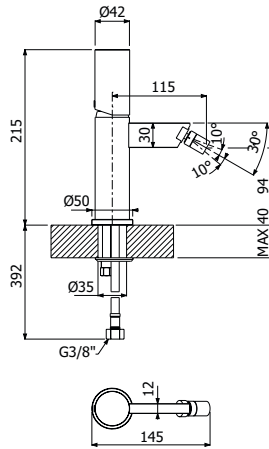

600083 _ _

Miscelatore monocomando bidet

- > flessibili inox G3/8"
- > senza scarico

Single lever bidet mixer

- > G3/8" stainless steel flexible hoses
- > waste not included

FINITURE | FINISHING

CR Cromo - Chrome	292,00
NB Nickel spazzolato - Brushed nickel	496,00

IMBALLO | PACKAGING

RICAMBI | SPARE PARTS

600084 _ _

Miscelatore monocomando bidet

- > flessibili inox G3/8"
- > con scarico pop-up push

Single lever bidet mixer

- > G3/8" stainless steel flexible hoses
- > push pop-up waste included

FINITURE | FINISHING

CR Cromo - Chrome	330,00
NB Nickel spazzolato - Brushed nickel	561,00

IMBALLO | PACKAGING

RICAMBI | SPARE PARTS

700191 _ _

Miscelatore monocomando esterno vasca a parete

- > con duplex

Wall mounted single lever bath mixer

- > with duplex

FINITURE | FINISHING

CR Cromo - Chrome	457,00
NB Nickel spazzolato - Brushed nickel	777,00

IMBALLO | PACKAGING

RICAMBI | SPARE PARTS