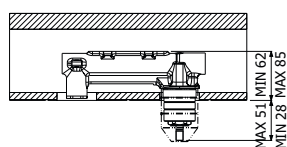

300083 _ _

Elemento incasso miscelatore monocomando lavabo 2-fori a parete

Concealed element wall mounted built-in 2-holes single lever basin mixer

FINITURE | FINISHING

Ottone - Brass	120,00