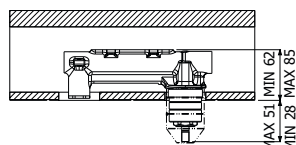

ECO: eco-system

WS: water saving

300083 _ _

Elemento incasso miscelatore monocomando
lavabo 2-fori a parete
*Concealed element wall mounted built-in
2-holes single lever basin mixer*

FINITURE | FINISHING

Ottone - Brass

120,00

IMBALLO | PACKAGING

23x20,5x10

16

1,3

RICAMBI | SPARE PARTS

16000007

300083ECO _ _