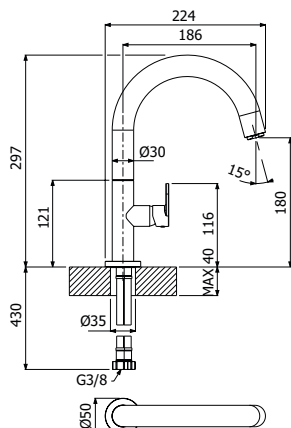

IMBALLO | PACKAGING

RICAMBI | SPARE PARTS

16000756

16001909

500214 _ _