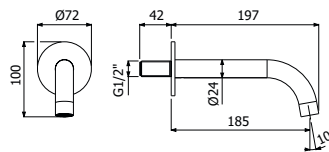

300092 _ _

FINITURE | FINISHING

Ottone - Brass

187,00

Elemento incasso lavabo/vasca 3 fori a parete
Concealed element 3 holes washbasin/bath mixer

IMBALLO | PACKAGING

RICAMBI | SPARE PARTS

16000648

500144 _ _

FINITURE | FINISHING

CR	Cromo - Chrome	121,00
NE	Nero opaco - Matt black	182,00
NB	Nickel spazzolato - Brushed nickel	206,00
OS	Oro spazzolato - Brushed gold	254,00

Bocca tonda lavabo a parete
Round wall mounted built-in basin spout

IMBALLO | PACKAGING

RICAMBI | SPARE PARTS

16000194

500269 _ _

FINITURE | FINISHING

CR	Cromo - Chrome	123,00
NE	Nero opaco - Matt black	185,00
NB	Nickel spazzolato - Brushed nickel	209,00
OS	Oro spazzolato - Brushed gold	259,00

Bocca quadra lavabo a parete
Square wall mounted built-in basin spout

IMBALLO | PACKAGING