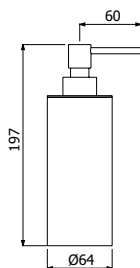

FINITURE | FINISHING

AC Acciaio inox - Stainless steel **175,00**

900139 __

Dispenser porta sapone liquido da appoggio
Free standing stainless steel liquid soap dispenser