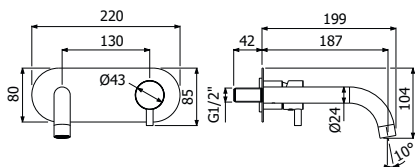

Trim esterno mono - piastra miscelatore monocomando lavabo 2-fori incasso a parete
> corpo incasso necessario art **300083**

Exposed components single plate wall mounted built-in 2-holes single lever basin mixer
> concealed element required art **300083**

FINITURE | FINISHING

CR	Cromo - Chrome	228,00
CN	Cromo nero - Black chrome	410,00
NB	Nickel spazzolato - Brushed nickel	388,00
OS	Oro spazzolato - Brushed gold	479,00
GT	Grafite - Graphite	388,00
NE	Nero opaco - Matt black	342,00
BI	Bianco opaco - Matt white	342,00

IMBALLO | PACKAGING

RICAMBI | SPARE PARTS

16000194