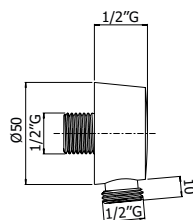

900098

Preso acqua ROUND FLAT
ROUND FLAT water inlet