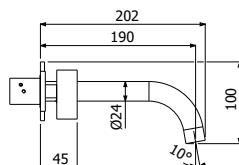

### 500633 \_ \_

Trim esterno gruppo miscelazione lavabo 3 fori a parete

- > canna "C"
- > corpo incasso necessario art **300092**

Exposed components wall mouted 3-holes basin mixer

- > spout model "C"
- > concealed element required art **300092**