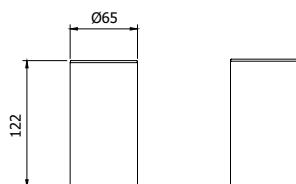

900167 __

FINITURE | FINISHING

CR	Cromo - Chrome	160,00
NE	Nero opaco - Matt black	240,00
NB	Nichel spazzolato - Brushed nickel	272,00
OS	Oro spazzolato - Brushed gold	336,00

Dispenser porta sapone liquido da appoggio
Free standing stainless steel liquid soap dispenser

900173 __

FINITURE | FINISHING

CR	Cromo - Chrome	100,00
NE	Nero opaco - Matt black	150,00
NB	Nichel spazzolato - Brushed nickel	170,00
OS	Oro spazzolato - Brushed gold	210,00

Dispenser porta spazzolini da appoggio
Free standing stainless steel toothbrushes dispenser

900174 __

FINITURE | FINISHING

CR	Cromo - Chrome	190,00
NE	Nero opaco - Matt black	285,00
NB	Nichel spazzolato - Brushed nickel	323,00
OS	Oro spazzolato - Brushed gold	399,00

Porta scopino WC da appoggio
Free standing stainless steel toilet brush holder