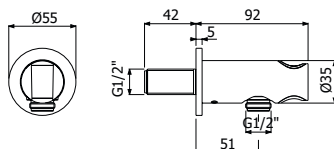

900021

Preso acqua ROUND FRONT
ROUND FRONT water inlet