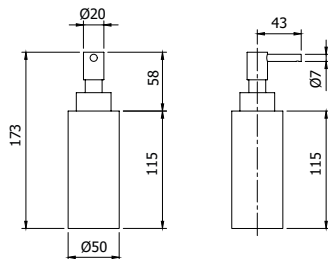

900167 __

FINITURE | FINISHING

CR	Cromo - Chrome	160,00
NE	Nero opaco - Matt black	240,00
NB	Nichel spazzolato - Brushed nickel	272,00
OS	Oro spazzolato - Brushed gold	336,00

Dispenser porta sapone liquido da appoggio
Free standing stainless steel liquid soap dispenser

900173 __