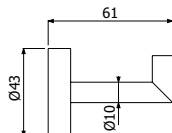

COMPONENTI E ACCESSORI
COMPONENTS & ACCESSORIES

900144 _ _

Supporto porta accappatoio a parete
Wall mounted stainless steel robe hook