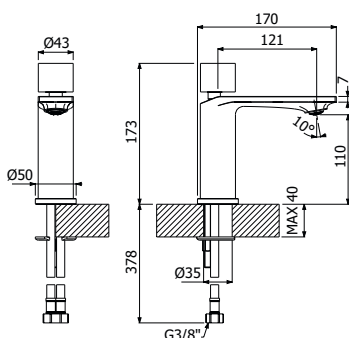

FINITURE | FINISHING

CR	Cromo - Chrome	380,00
NE	Nero opaco - Matt black	570,00
NB	Nickel spazzolato - Brushed nickel	646,00
OS	Oro spazzolato - Brushed gold	798,00
NENB	Nero/Nickel - Black/Nickel	586,00
NBNE	Nickel/Nero - Nickel/Black	624,00

IMBALLO | PACKAGING

RICAMBI | SPARE PARTS

500448 _ _