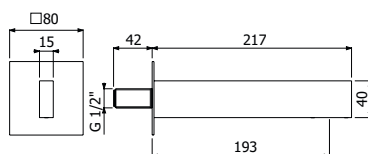

### RICAMBI | SPARE PARTS

500031 \_ \_

Bocca lavabo a parete  
 > parte incasso inclusa

Wall mounted built-in basin spout  
 > concealed part included