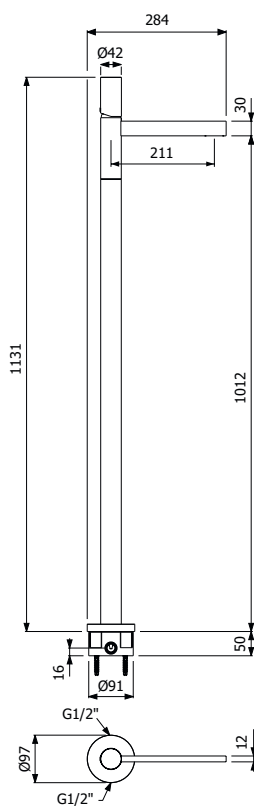

LAVABO
WASHBASIN

500031 _ _

Bocca lavabo a parete
Wall mounted built-in basin spout

FINITURE | FINISHING

CR Cromo - Chrome **168,00**
NB Nickel spazzolato - Brushed nickel **286,00**

IMBALLO | PACKAGING

RICAMBI | SPARE PARTS

1600302

500327 _ _

Piantana da terra con miscelatore
monocomando lavabo
> parte incasso a pavimento inclusa
Floor pillar with single lever basin mixer
> floor concealed element included

FINITURE | FINISHING

CR Cromo - Chrome **1.155,00**
NB Nickel spazzolato - Brushed nickel **2.080,00**

IMBALLO | PACKAGING

RICAMBI | SPARE PARTS

1600302

16002253