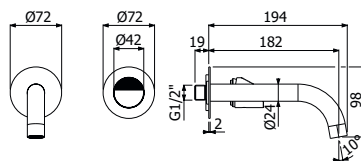

Trim esterno 2-piastre miscelatore monocomando lavabo 2 fori incasso a parete
> corpo incasso necessario art **300076**
Exposed components 2-plates wall mounted built-in 2-holes single lever basin mixer
> concealed element required art **300076**

FINITURE | FINISHING

AC Acciaio inox - Stainless steel 338,00

IMBALLO | PACKAGING

RICAMBI | SPARE PARTS