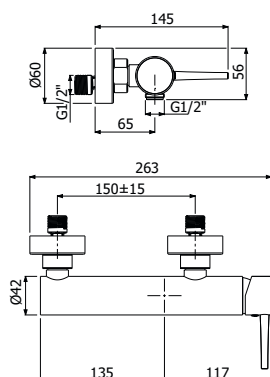

FINITURE | FINISHING

CR	Cromo - Chrome	285,00
NB	Nichel spazzolato - Brushed nickel	484,00
NE	Nero opaco - Matt black	428,00

IMBALLO | PACKAGING

RICAMBI | SPARE PARTS

16000007

800811 _ _