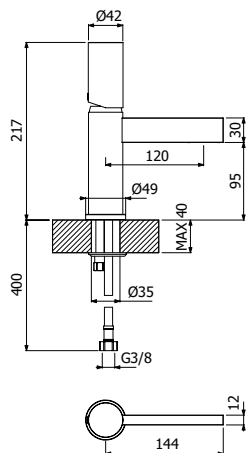

FINITURE | FINISHING

CR	Cromo - Chrome	292,00
NB	Nichel spazzolato - Brushed nickel	496,00

IMBALLO | PACKAGING

RICAMBI | SPARE PARTS

500236 _ _