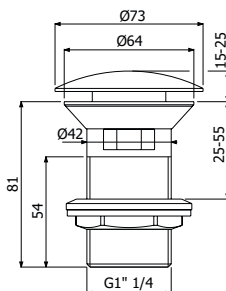

Scarico pop-up push in acciaio inox
NOX ROUND con troppo pieno

*Stainless steel NOX ROUND push
pop-up waste - with basin overflow*