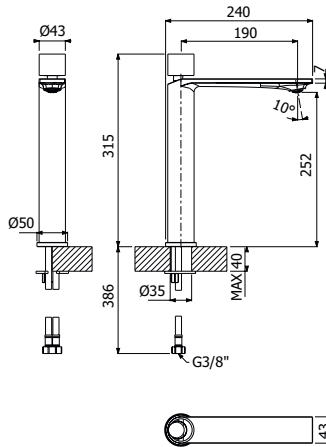

500518 _ _

Miscelatore monocomando lavabo alto
> flessibili inox G3/8"
> senza scarico

High single lever basin mixer
> G3/8" stainless steel flexible hoses
> waste not included

FINITURE | FINISHING

CR	Cromo - Chrome	498,00
NE	Nero opaco - Matt black	748,00
NB	Nickel spazzolato - Brushed nickel	847,00
OS	Oro spazzolato - Brushed gold	1.046,00
NENB	Nero/Nickel - Black/Nickel	765,00
NBNE	Nickel/Nero - Nickel/Black	825,00

IMBALLO | PACKAGING

RICAMBI | SPARE PARTS

500568 _ _

Miscelatore monocomando lavabo alto
> flessibili inox G3/8"
> con scarico pop-up push

High single lever basin mixer
> G3/8" stainless steel flexible hoses
> push pop-up waste included

FINITURE | FINISHING

CR	Cromo - Chrome	537,00
NE	Nero opaco - Matt black	805,00
NB	Nickel spazzolato - Brushed nickel	913,00
OS	Oro spazzolato - Brushed gold	1.128,00
NENB	Nero/Nickel - Black/Nickel	822,00
NBNE	Nickel/Nero - Nickel/Black	891,00

IMBALLO | PACKAGING

RICAMBI | SPARE PARTS

500519 _ _

Gruppo miscelazione 3 fori bordo lavabo
> 2 vitoni
> canna "C"
> parte incasso inclusa

Deck mounted built-in 3 holes basin mixer
> 2 valves
> spout model "C"
> concealed element included

FINITURE | FINISHING

CR	Cromo - Chrome	468,00
NE	Nero opaco - Matt black	702,00
NB	Nickel spazzolato - Brushed nickel	798,00
OS	Oro spazzolato - Brushed gold	979,00
NENB	Nero/Nickel - Black/Nickel	735,00
NBNE	Nickel/Nero - Nickel/Black	748,00

IMBALLO | PACKAGING

RICAMBI | SPARE PARTS