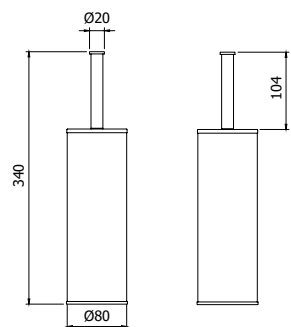

FINITURE | FINISHING

CR Cromo - Chrome

100,00

Porta spazzolini da appoggio
Free standing stainless steel toothbrushes dispenser

900174 __