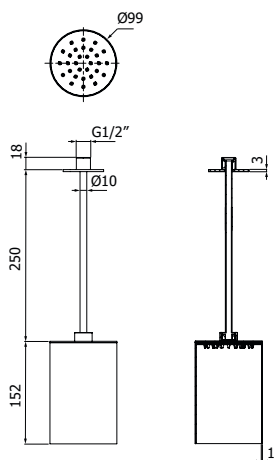

800291 _ _

FINITURE | FINISHING

CR Cromo - Chrome 529,00
NB Nickel spazzolato - Brushed nickel 900,00

Soffione doccia a soffitto monogetto CALIX-3 EasyClean in acciaio inox 1/2" M, diam 100mm - braccio H 400 mm

Hanging single spray CALIX-3 EasyClean stainless steel showerhead 1/2" M, diam 100mm - arm H 400 mm

IMBALLO | PACKAGING

800334 _ _