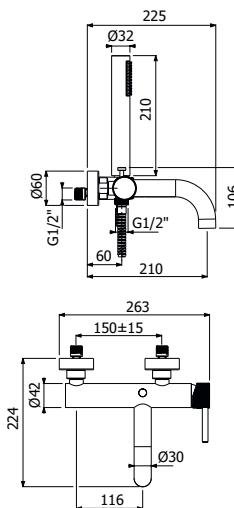

Miscelatore monocomando esterno vasca a parete
> con duplex
Wall mounted single lever bath mixer
> with duplex

FINITURE | FINISHING

CR	Cromo - Chrome	375,00
NB	Nickel spazzolato - Brushed nickel	602,00
OS	Oro spazzolato - Brushed gold	732,00
NU	Ottone naturale - Natural brass	732,00

IMBALLO | PACKAGING

RICAMBI | SPARE PARTS

16001442

16000007