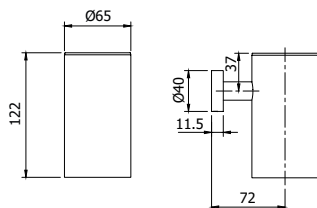

Dispenser porta spazzolini sospeso
Wall mounted stainless steel toothbrushes dispenser