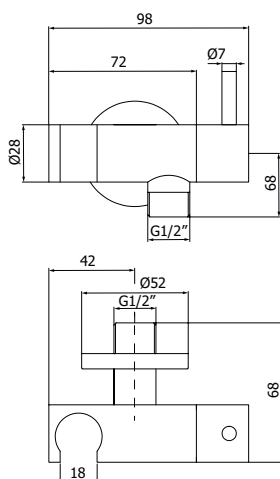

Rubinettino on/off ROUND
ROUND on/off brass faucet

FINITURE | FINISHING

CR	Cromo - Chrome	70,00
CN	Cromo nero - Black chrome	127,00
NB	Nickel spazzolato - Brushed nickel	120,00
OR	Oro - Gold	138,00
GT	Grafite - Graphite	122,00
NE	Nero opaco - Matt black	106,00
BI	Bianco opaco - Matt white	106,00

IMBALLO | PACKAGING

900124