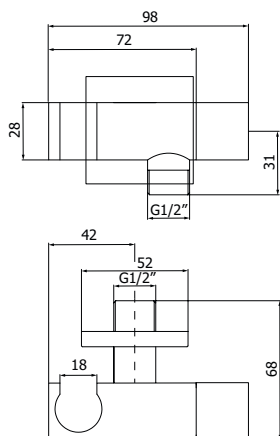

Rubinettino on/off SQUARE
SQUARE on/off brass faucet

FINITURE | FINISHING

CR	Cromo - Chrome	79,00
CN	Cromo nero - Black chrome	143,00
NB	Nickel spazzolato - Brushed nickel	134,00
OR	Oro - Gold	154,00
GT	Grafite - Graphite	138,00
NE	Nero opaco - Matt black	119,00
BI	Bianco opaco - Matt white	119,00

IMBALLO | PACKAGING