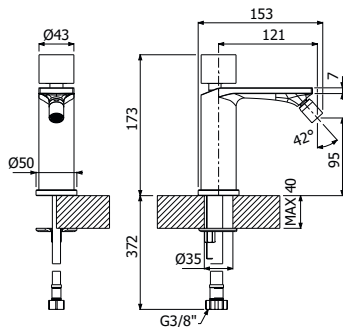

BIDET E VASCA BIDET & BATH

600090 _ _

Miscelatore monocomando bidet

- > flessibili inox G3/8"
- > senza scarico

Single lever bidet mixer

- > G3/8" stainless steel flexible hoses
- > waste not included

FINITURE | FINISHING

CR	Cromo - Chrome	380,00
NE	Nero opaco - Matt black	572,00
NB	Nickel spazzolato - Brushed nickel	644,00
OS	Oro spazzolato - Brushed gold	798,00
NENB	Nero/Nickel - Black/Nickel	589,00
NBNE	Nickel/Nero - Nickel/Black	622,00

IMBALLO | PACKAGING

23x20,5x10

16

1,6

RICAMBI | SPARE PARTS

16000154 _ _

16001909

600091 _ _