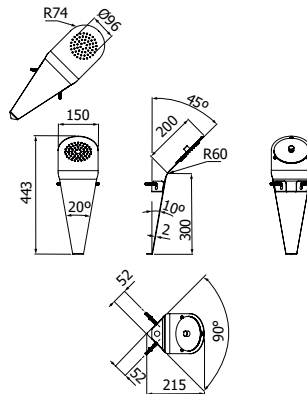

IMBALLO | PACKAGING

800408 --