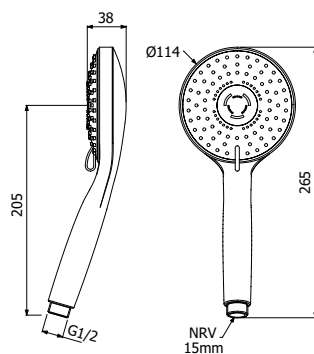

FINITURE | FINISHING

CR Cromo - Chrome

26,00

Doccetta 3 getti SMART-3
SMART-3 EasyClean ABS 3 sprays hand shower