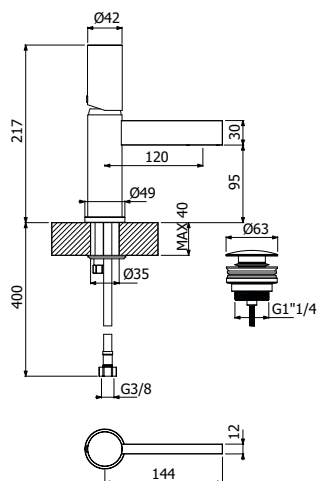

LAVABO WASHBASIN

500203 _ _

Miscelatore monocomando lavabo

- > flessibili inox G3/8"
- > senza scarico

Single lever basin mixer

- > G3/8" stainless steel flexible hoses
- > waste not included

FINITURE | FINISHING

CR	Cromo - Chrome	292,00
NB	Nichel spazzolato - Brushed nickel	496,00

IMBALLO | PACKAGING

RICAMBI | SPARE PARTS

500236 _ _

Miscelatore monocomando lavabo

- > flessibili inox G3/8"
- > con scarico pop-up push

Single lever basin mixer

- > G3/8" stainless steel flexible hoses
- > push pop-up waste included

FINITURE | FINISHING

CR	Cromo - Chrome	330,00
NB	Nichel spazzolato - Brushed nickel	561,00

IMBALLO | PACKAGING

RICAMBI | SPARE PARTS

500336 _ _

Miscelatore monocomando lavabo medio

- > flessibili inox G3/8"
- > senza scarico

Medium single lever basin mixer

- > G3/8" stainless steel flexible hoses
- > waste not included

FINITURE | FINISHING

CR	Cromo - Chrome	329,00
NB	Nichel spazzolato - Brushed nickel	559,00

IMBALLO | PACKAGING

RICAMBI | SPARE PARTS