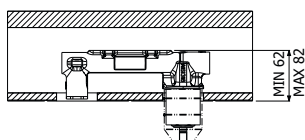

TRIM ESTERNI E INCASSI
EXPOSED & CONCEALED COMPONENTS

300076 _ _

Elemento incasso miscelatore monocomando
lavabo 2-fori a parete
*Concealed element wall mounted built-in
2-holes single lever basin mixer*

FINITURE | FINISHING

AC Acciaio inox - Stainless steel **225,00**