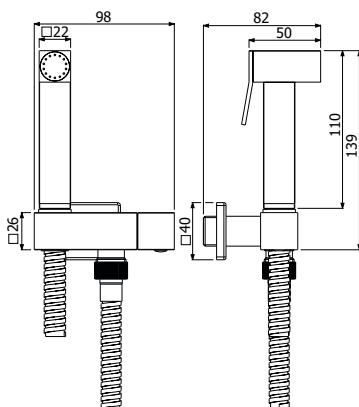

FINITURE | FINISHING

CR	Cromo - Chrome	154,00
CN	Cromo nero - Black chrome	277,00
NB	Nickel spazzolato - Brushed nickel	262,00
OR	Oro - Gold	300,00
OS	Oro spazzolato - Brushed gold	323,00
VO	Vecchio ottone - Old brass	246,00
VR	Vecchio rame - Old copper	246,00
VA	Vecchio argento - Old silver	262,00
GT	Grafite - Graphite	266,00
NE	Nero opaco - Matt black	231,00
BI	Bianco opaco - Matt white	231,00

900122 _ _

Duplex IDROSCOPINO SHUT - OFF SQUARE
SHUT - OFF SQUARE brass HYDROBRUSH
DUPLEX

FINITURE | FINISHING

CR	Cromo - Chrome	143,00
CN	Cromo nero - Black chrome	257,00
NB	Nickel spazzolato - Brushed nickel	243,00
OR	Oro - Gold	279,00
GT	Grafite - Graphite	248,00
NE	Nero opaco - Matt black	215,00
BI	Bianco opaco - Matt white	215,00

IMBALLO | PACKAGING

900123 _ _