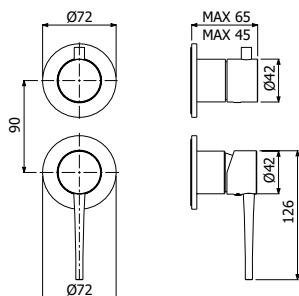

TRIM ESTERNI E INCASSI
EXPOSED & CONCEALED COMPONENTS

800699 _ _

Trim esterno miscelatore monocomando doccia deviatore 4-vie incasso a parete
> corpo incasso necessario art **300091**

Exposed components wall mounted built-in single lever shower mixer 4-ways diverter
> concealed element required art **300091**

FINITURE | FINISHING

CR	Cromo - Chrome	182,00
NB	Nickel spazzolato - Brushed nickel	309,00
NE	Nero opaco - Matt black	272,00

IMBALLO | PACKAGING

300091 _ _