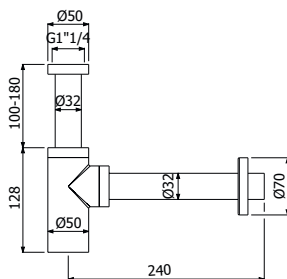

Sifone sottolavabo in acciaio inox NOX ROUND 1" 1/4

Stainless steel NOX ROUND 1" 1/4 under basin siphon

800636 _ _

FINITURE | FINISHING

AC Acciaio inox - Stainless steel **182,00**