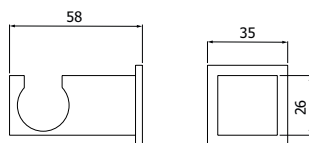

900093

Supporto doccetta a parete SQUARE SIDE
Wall mounted *SQUARE SIDE* hand shower
bracket

FINITURE | FINISHING

CR	Cromo - Chrome	46,00
CN	Cromo nero - Black chrome	84,00
NB	Nichel spazzolato - Brushed nickel	78,00
OR	Oro - Gold	90,00
OS	Oro spazzolato - Brushed gold	97,00
VO	Vecchio ottone - Old brass	74,00
VR	Vecchio rame - Old copper	74,00
VA	Vecchio argento - Old silver	78,00
GT	Grafite - Graphite	80,00
NE	Nero opaco - Matt black	69,00
BI	Bianco opaco - Matt white	69,00