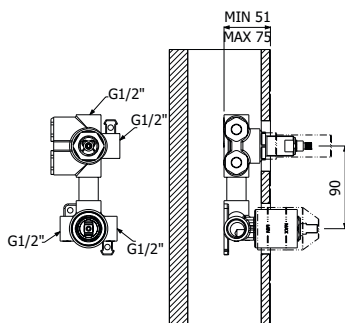

Elemento incasso miscelatore monocomando doccia a parete deviatore 2-vie

Concealed element wall mounted built-in single lever shower mixer 2-ways diverter

FINITURE | FINISHING

AC Acciaio inox - Stainless steel 295,00

IMBALLO | PACKAGING

RICAMBI | SPARE PARTS

800814 _ _