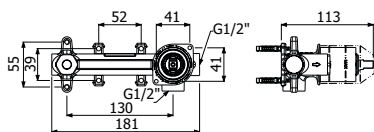

TRIM ESTERNI E INCASSI
EXPOSED & CONCEALED COMPONENTS

300076 _ _

Elemento incasso miscelatore monocomando
lavabo 2-fori a parete
*Concealed element wall mounted built-in
2-holes single lever basin mixer*

FINITURE | FINISHING

AC Acciaio inox - Stainless steel **225,00**