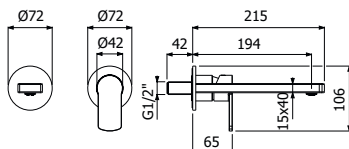

500535 _ _

Trim esterno 2-piastre miscelatore monocomando lavabo 2 fori incasso a parete
> corpo incasso necessario art **300083**

Exposed components 2-plates wall mounted built-in 2-holes single lever basin mixer
> *concealed element required art **300083***

FINITURE | FINISHING

CR	Cromo - Chrome	152,00
CN	Cromo nero - Black chrome	274,00
NB	Nickel spazzolato - Brushed nickel	258,00
OS	Oro spazzolato - Brushed gold	319,00
GT	Grafite - Graphite	258,00
NE	Nero opaco - Matt black	228,00
BI	Bianco opaco - Matt white	228,00

IMBALLO | PACKAGING

RICAMBI | SPARE PARTS

16002120