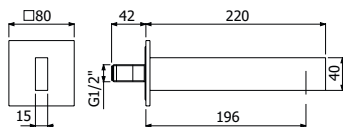

700110 _ _

FINITURE | FINISHING

CR	Cromo - Chrome	177,00
CN	Cromo nero - Black chrome	319,00
NB	Nickel spazzolato - Brushed nickel	301,00
OR	Oro - Gold	345,00