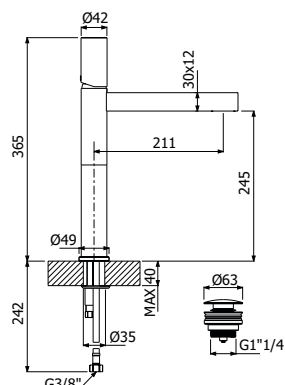

FINITURE | FINISHING

CR Cromo - Chrome 400,00
NB Nickel spazzolato - Brushed nickel 681,00

IMBALLO | PACKAGING

RICAMBI | SPARE PARTS