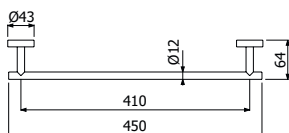

**900144** \_ \_

Supporto porta accappatoio a parete  
*Wall mounted stainless steel robe hook*

**FINITURE | FINISHING**

**AC** Acciaio inox - Stainless steel **38,00**

**900145** \_ \_

Barra porta asciugamano a parete  
 > L 450mm  
*Wall mounted stainless steel towel rail*  
 > L 450mm