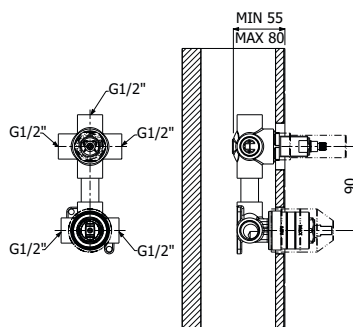

Elemento incasso miscelatore monocomando doccia a parete deviatore 3-vie

Concealed element wall mounted built-in single lever shower mixer 3-ways diverter

FINITURE | FINISHING

Ottone - Brass

170,00

IMBALLO | PACKAGING

23x20,5x10

16

1,2

RICAMBI | SPARE PARTS

16000007

16002859