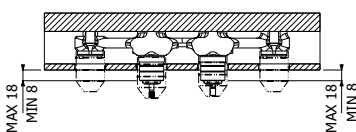

300089 _ _

Elemento incasso miscelatore monocomando
vasca a parete
Concealed element wall mounted built-in
single lever bath mixer

FINITURE | FINISHING

Ottone - Brass	345,00