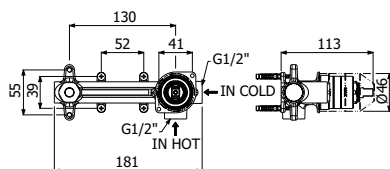

Elemento incasso miscelatore monocomando
lavabo 2-fori a parete WS
*WS concealed element wall mounted built-in
2-holes single lever basin mixer*

FINITURE | FINISHING

Ottone - Brass

140,00

IMBALLO | PACKAGING

23x20,5x10

16

1,3

RICAMBI | SPARE PARTS

16002348