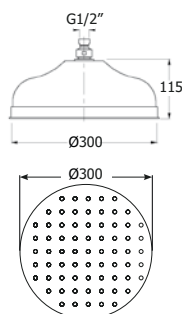

Soffione monogetto OF-300 in ottone, diam. 300mm - H 115mm

Single spray OF-300 brass showerhead, diam. 300mm - H 115mm

FINITURE | FINISHING

CR	Cromo - Chrome	404,00
CN	Cromo nero - Black chrome	727,00
NB	Nichel spazzolato - Brushed nickel	687,00
OR	Oro - Gold	787,00
OS	Oro spazzolato - Brushed gold	848,00
VO	Vecchio ottone - Old brass	646,00
VR	Vecchio rame - Old copper	646,00
VA	Vecchio argento - Old silver	687,00
GT	Grafite - Graphite	698,00
NE	Nero opaco - Matt black	606,00
BI	Bianco opaco - Matt white	606,00

IMBALLO | PACKAGING

32x33x19

800347 _ _