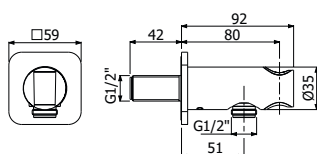

900026

Preso acqua ROUND STAMP FRONT
ROUND STAMP FRONT water inlet