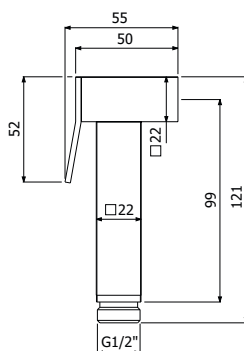

Doccetta SHUT-OFF SQUARE
SQUARE SHUT-OFF hi-pressure brass hand shower

FINITURE | FINISHING

CR	Cromo - Chrome	43,00
CN	Cromo nero - Black chrome	77,00
NB	Nickel spazzolato - Brushed nickel	73,00
OR	Oro - Gold	84,00
GT	Grafite - Graphite	74,00
NE	Nero opaco - Matt black	65,00
BI	Bianco opaco - Matt white	65,00