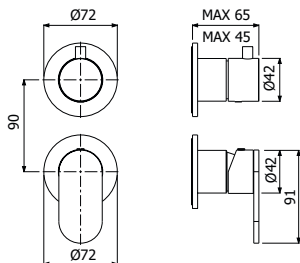

TRIM ESTERNI E INCASSI
EXPOSED & CONCEALED COMPONENTS

800711 _ _

Trim esterno miscelatore monocomando doccia deviatore 4-vie incasso a parete
> corpo incasso necessario art **300091**

Exposed components wall mounted built-in single lever shower mixer 4-ways diverter
> *concealed element required art **300091***

FINITURE | FINISHING

CR	Cromo - Chrome	152,00
CN	Cromo nero - Black chrome	274,00
NB	Nickel spazzolato - Brushed nickel	258,00
OS	Oro spazzolato - Brushed gold	319,00
GT	Grafite - Graphite	258,00
NE	Nero opaco - Matt black	228,00
BI	Bianco opaco - Matt white	228,00

IMBALLO | PACKAGING

300091 _ _