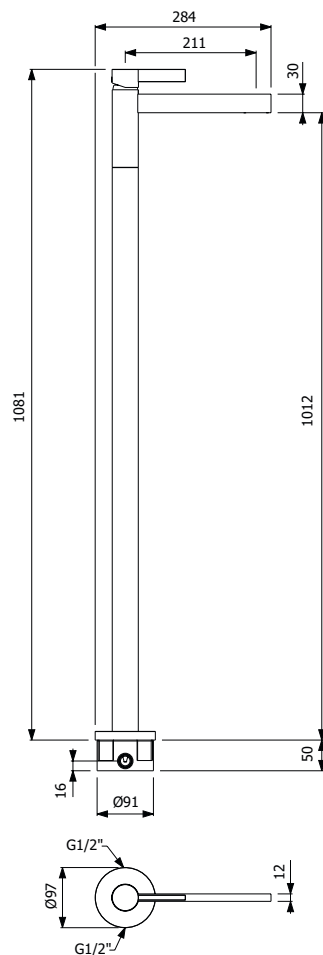

500030 _ _

Piantana da terra con miscelatore monocomando lavabo
> parte incasso a pavimento inclusa
Floor pillar with single lever basin mixer
> floor concealed element included

FINITURE | FINISHING

CR	Cromo - Chrome	1.078,00
CN	Cromo nero - Black chrome	1.940,00
NB	Nickel spazzolato - Brushed nickel	1.833,00
OR	Oro - Gold	2.102,00

IMBALLO | PACKAGING

RICAMBI | SPARE PARTS

600058 _ _