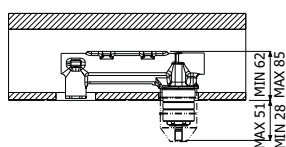

300083 _ _

Elemento incasso miscelatore monocomando lavabo 2-fori a parete

Concealed element wall mounted built-in 2-holes single lever basin mixer

FINITURE | FINISHING

Ottone - Brass	120,00