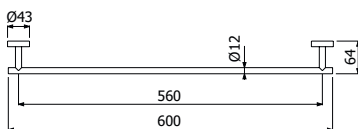

FINITURE | FINISHING

AC Acciaio inox - Stainless steel **84,00**

900146 _ _

Barra porta asciugamano a parete
> L 600mm
Wall mounted stainless steel towel rail
> L 600mm

FINITURE | FINISHING

AC Acciaio inox - Stainless steel **91,00**

900147 _ _