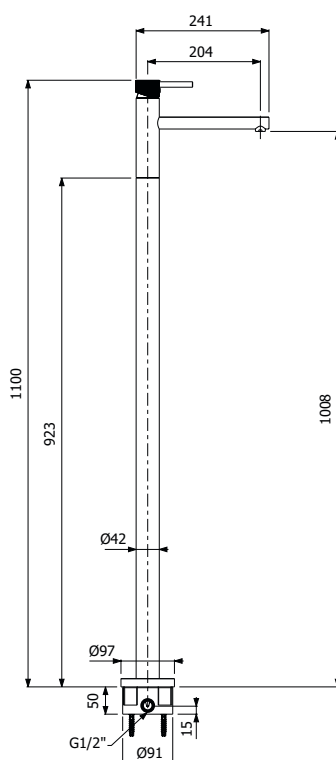

FINITURE | FINISHING

CR	Cromo - Chrome	1.015,00
NB	Nickel spazzolato - Brushed nickel	1.677,00
OS	Oro spazzolato - Brushed gold	2.056,00
NU	Ottone naturale - Natural brass	2.056,00

IMBALLO | PACKAGING

118x44x12

RICAMBI | SPARE PARTS

16000802_

16002348