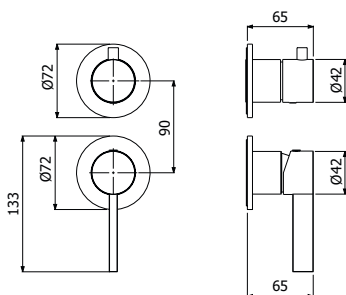

Ottone - Brass 170,00

IMBALLO | PACKAGING

RICAMBI | SPARE PARTS

800683 \_ \_

Trim esterno miscelatore monocomando doccia deviatore 4-vie incasso a parete  
> corpo incasso necessario art **300091**

*Exposed components wall mounted built-in single lever shower mixer 4-ways diverter  
> concealed element required art **300091***