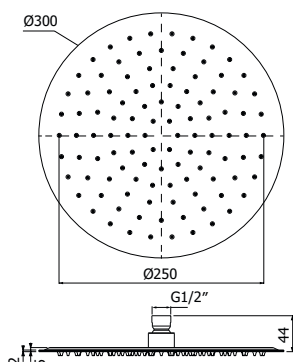

Soffione monogetto ROUND-300/5 SLIM EasyClean in acciaio inox diam. 300mm - H 5mm

Single spray ROUND-300/5 SLIM EasyClean stainless steel showerhead diam. 300mm - H 5mm

FINITURE | FINISHING

CR	Cromo - Chrome	165,00
NB	Nichel spazzolato - Brushed nickel	281,00
NE	Nero opaco - Matt black	248,00

IMBALLO | PACKAGING

800352__