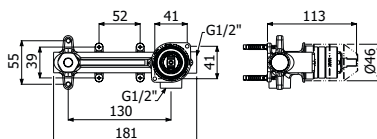

Elemento incasso miscelatore monocomando lavabo 2-fori a parete

Concealed element wall mounted built-in 2-holes single lever basin mixer

FINITURE | FINISHING

Ottone - Brass	120,00