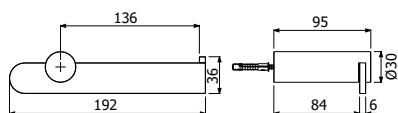

900159 __

FINITURE | FINISHING

CR	Cromo - Chrome	125,00
NE	Nero opaco - Matt black	188,00
NB	Nichel spazzolato - Brushed nickel	213,00
OS	Oro spazzolato - Brushed gold	263,00

IMBALLO | PACKAGING

12,8x20,8x9

0,6

Porta rotolo carta igienica a parete
Wall mounted toilet paper roll holder

900161 __