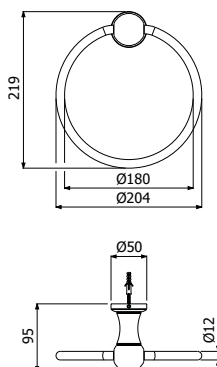

900052 __

Anello portasciugamano a parete
Wall mounted towel rail

FINITURE | FINISHING

CR	Cromo - Chrome	105,00
VO	Vecchio ottone - Old brass	167,00
VR	Vecchio rame - Old copper	167,00
VA	Vecchio argento - Old silver	178,00
OR	Oro - Gold	204,00

IMBALLO | PACKAGING

900053 __