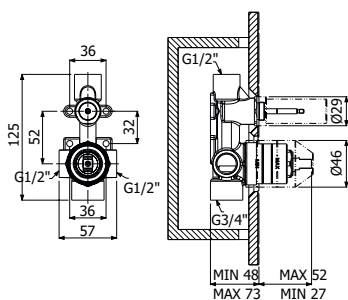

Elemento incasso miscelatore monocomando doccia a parete deviatore 2-vie

Concealed element wall mounted built-in single lever shower mixer 2-ways diverter

FINITURE | FINISHING

Ottone - Brass	135,00

IMBALLO | PACKAGING

RICAMBI | SPARE PARTS