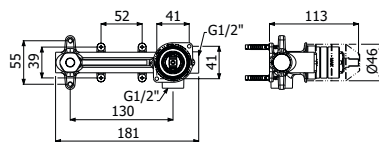

TRIM ESTERNI E INCASSI
EXPOSED & CONCEALED COMPONENTS

500615 _ _

Trim esterno 2-piastre miscelatore monocomando lavabo 2 fori incasso a parete
> corpo incasso necessario art **300083**

Exposed components 2-plates wall mounted built-in 2-holes single lever basin mixer
> *concealed element required art **300083***

FINITURE | FINISHING

CR	Cromo - Chrome	191,00
OSO	Soft brass	401,00
GT	Grafite - Graphite	325,00
NE	Nero opaco - Matt black	287,00

IMBALLO | PACKAGING

500617 _ _

Trim esterno mono - piastra miscelatore monocomando lavabo 2-fori incasso a parete
> corpo incasso necessario art **300083**

Exposed components single plate wall mounted built-in 2-holes single lever basin mixer
> *concealed element required art **300083***

FINITURE | FINISHING

CR	Cromo - Chrome	235,00
OSO	Soft brass	494,00
GT	Grafite - Graphite	400,00
NE	Nero opaco - Matt black	353,00

IMBALLO | PACKAGING

300083 _ _

Elemento incasso miscelatore monocomando lavabo lavabo 2-fori a parete

Concealed element wall mounted built-in 2-holes single lever basin mixer

FINITURE | FINISHING

Ottone - Brass	120,00

IMBALLO | PACKAGING

RICAMBI | SPARE PARTS