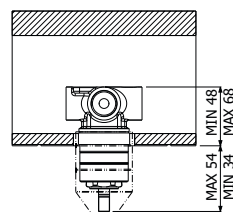

Elemento incasso miscelatore monocomando
doccia a parete
*Concealed element wall mounted built-in
single lever shower mixer*

FINITURE | FINISHING

Ottone - Brass

95,00

IMBALLO | PACKAGING

14,6x12,5x9

20

0,6

RICAMBI | SPARE PARTS

16000007