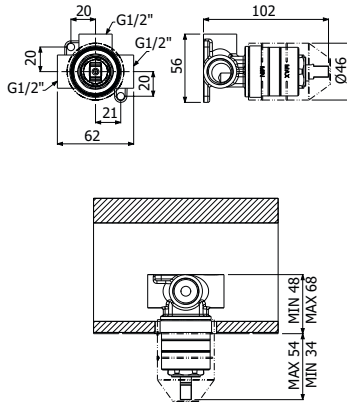

TRIM ESTERNI E INCASSI
EXPOSED & CONCEALED COMPONENTS

300081 _ _

Elemento incasso miscelatore monocomando doccia a parete
Concealed element wall mounted built-in single lever shower mixer

FINITURE | FINISHING

Ottone - Brass **95,00**

IMBALLO | PACKAGING

RICAMBI | SPARE PARTS

16000007

800654 _ _