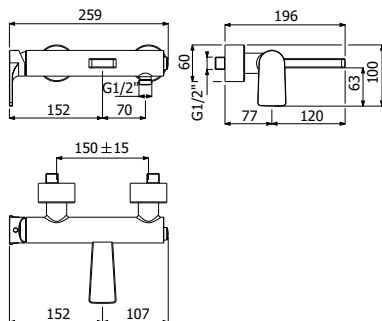

700208 _ _

Miscelatore monocomando esterno vasca a parete

Wall mounted single lever bath mixer

FINITURE | FINISHING

CR	Cromo - Chrome	276,00
GT	Grafite - Graphite	477,00
NE	Nero opaco - Matt black	415,00

IMBALLO | PACKAGING

RICAMBI | SPARE PARTS

700198 _ _

Bocca vasca a parete

Wall mounted built-in bath spout

FINITURE | FINISHING

CR	Cromo - Chrome	109,00
GT	Grafite - Graphite	188,00
NE	Nero opaco - Matt black	164,00

IMBALLO | PACKAGING

RICAMBI | SPARE PARTS

800324 _ _