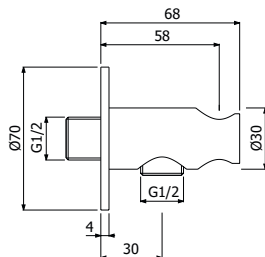

900137 _ _

FINITURE | FINISHING

AC Acciaio inox - Stainless steel **163,00**

Presa acqua in acciaio inox NOX ROUND FRONT 1/2" MM

Stainless steel NOX ROUND FRONT 1/2"MM water inlet

900150 _ _

FINITURE | FINISHING

AC Acciaio inox - Stainless steel **242,00**