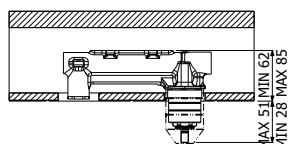

Elemento incasso miscelatore monocomando
lavabo 2-fori a parete ECO
*ECO concealed element wall mounted built-in
2-holes single lever basin mixer*

FINITURE | FINISHING

Ottone - Brass

140,00

IMBALLO | PACKAGING

23x20,5x10

16

1,3

RICAMBI | SPARE PARTS

16003426

300083WS _ _