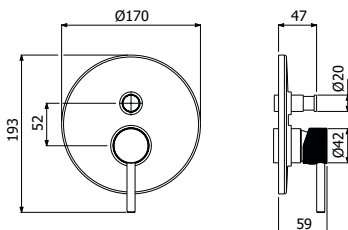

TRIM ESTERNI E INCASSI
EXPOSED & CONCEALED COMPONENTS

800778 _ _