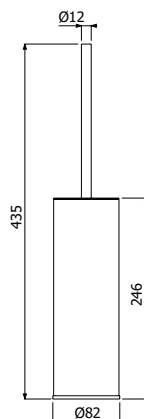

FINITURE | FINISHING

AC Acciaio inox - Stainless steel **125,00**

16003202