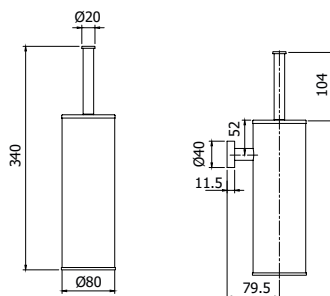

FINITURE | FINISHING

CR	Cromo - Chrome	120,00
NE	Nero opaco - Matt black	180,00
NB	Nickel spazzolato - Brushed nickel	204,00
OS	Oro spazzolato - Brushed gold	252,00

900157 __

Porta scopino WC sospeso
Wall mounted stainless steel toilet brush holder