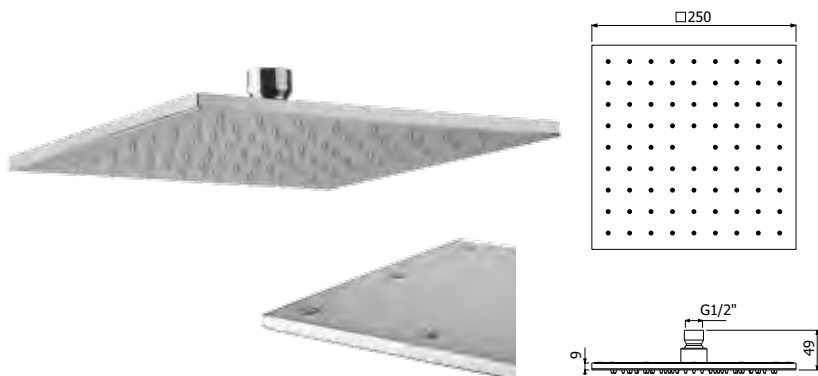

Ispezionabile
Easy inspection

FINITURE | FINISHING

CN	Cromo nero - Black chrome	267,00
NB	Nickel spazzolato - Brushed nickel	253,00
OR	Oro - Gold	289,00
OS	Oro spazzolato - Brushed gold	312,00

Soffione ispezionabile monogetto SQUARE-250/9
EasyClean in acciaio inox 250x250mm - H 9mm
*Single spray SQUARE-250/9 EasyClean easy
inspection stainless steel showerhead 250x250mm
- H 9mm*

IMBALLO | PACKAGING