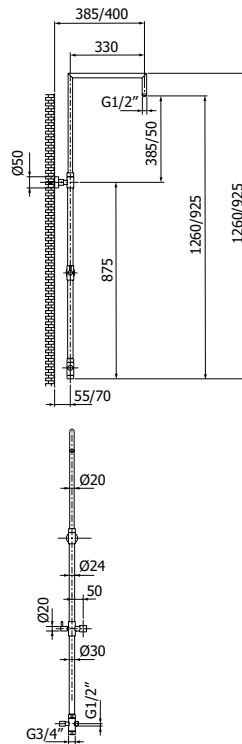

800490 _ _

FINITURE | FINISHING

CR	Cromo - Chrome	832,00
NB	Nickel spazzolato - Brushed nickel	1.497,00
OR	Oro - Gold	1.621,00
NE	Nero opaco - Matt black	1.247,00
BI	Bianco opaco - Matt white	1.247,00

SISTEMA COLONNA DOCCIA 03-C1 SQUARE

- RIALTO in ottone, completa di miscelatore monocomando esterno doccia a parete, soffione monogetto STAMP/300 EasyClean 300x300mm - H 13mm in ABS, flessibile in ottone doppia aggiratura calotta conica girevole anti-torsione L 1500mm e doccetta monogetto STAMP-1 EasyClean in ABS

Brass STAMP - RIALTO SHOWER COLUMN 03-C1, composed of wall mounted single lever shower mixer, ABS single spray EasyClean STAMP/300 showerhead 300x300mm - H 13mm, double interlock anti-torsion conical swivelling brass flexible hose and ABS EasyClean single spray STAMP-1 hand shower

RICAMBI | SPARE PARTS

16000397

800491 _ _

FINITURE | FINISHING

CR	Cromo - Chrome	1.045,00
NB	Nickel spazzolato - Brushed nickel	1.881,00
OR	Oro - Gold	2.038,00
NE	Nero opaco - Matt black	1.568,00
BI	Bianco opaco - Matt white	1.568,00

SISTEMA COLONNA DOCCIA 03-C1 SQUARE

- RIALTO interamente in ottone, completa di miscelatore monocomando esterno doccia a parete, soffione monogetto 169-1L EasyClean 190x370mm - H 7mm, flessibile doppia aggiratura calotta conica girevole anti-torsione L 1500mm e doccetta monogetto 169-1 EasyClean

Full brass 169-1 - RIALTO SHOWER COLUMN 03-C1, composed of wall mounted single lever shower mixer, single spray EasyClean 169-1L showerhead 190x370mm - H 7mm, double interlock anti-torsion conical swivelling flexible hose and EasyClean single spray 169-1 hand shower

RICAMBI | SPARE PARTS

16000397