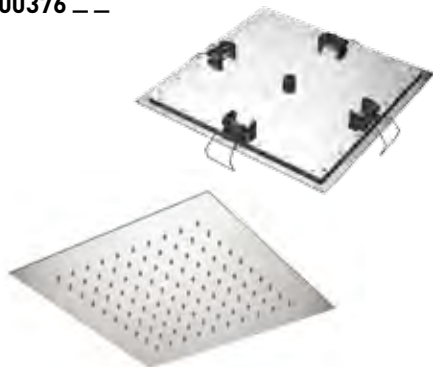

IMBALLO | PACKAGING

800376 _ _