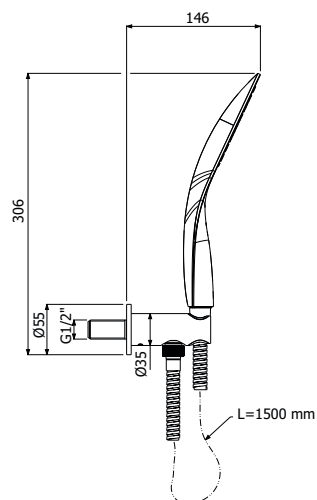

Duplex CAP-1 ROUND FRONT
CAP-1 ROUND FRONT DUPLEX

FINITURE | FINISHING

CR	Cromo - Chrome	90,00