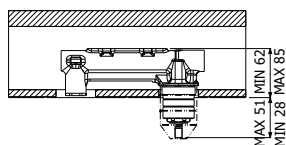

500583 _ _

Trim esterno mono - piastra miscelatore monocomando lavabo 2-fori incasso a parete
> corpo incasso necessario art **300083**

Exposed components single plate wall mounted built-in 2-holes single lever basin mixer

> concealed element required art **300083**

FINITURE | FINISHING

CR	Cromo - Chrome	239,00
NB	Nickel spazzolato - Brushed nickel	406,00
NE	Nero opaco - Matt black	358,00

IMBALLO | PACKAGING

RICAMBI | SPARE PARTS

16000194

300083 _ _

Elemento incasso miscelatore monocomando lavabo 2-fori a parete

Concealed element wall mounted built-in 2-holes single lever basin mixer

FINITURE | FINISHING

Ottone - Brass	120,00

IMBALLO | PACKAGING

RICAMBI | SPARE PARTS

16000007

800653 _ _

Trim esterno miscelatore monocomando doccia incasso a parete
> corpo incasso necessario art **300081**

Exposed components wall mounted built-in single lever shower mixer

> concealed element required art **300081**

FINITURE | FINISHING

CR	Cromo - Chrome	105,00
NB	Nickel spazzolato - Brushed nickel	178,00
NE	Nero opaco - Matt black	157,00

IMBALLO | PACKAGING