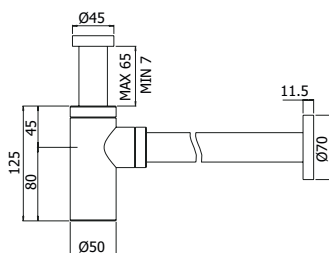

FINITURE | FINISHING

CR	Cromo - Chrome	30,00
CN	Cromo nero - Black chrome	54,00
NB	Nickel spazzolato - Brushed nickel	51,00
OR	Oro - Gold	58,00
OS	Oro spazzolato - Brushed gold	63,00
VO	Vecchio ottone - Old brass	47,00
VR	Vecchio rame - Old copper	47,00
VA	Vecchio argento - Old silver	51,00
GT	Grafite - Graphite	52,00
NE	Nero opaco - Matt black	45,00
BI	Bianco opaco - Matt white	45,00

900126

Sifone sottolavabo ROUND
ROUND under basin siphon