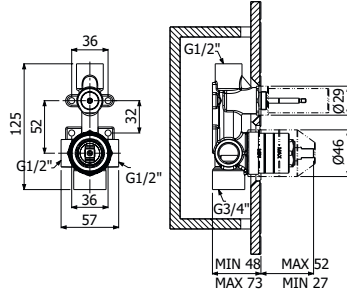

300082 _ _

Elemento incasso miscelatore monocomando doccia a parete deviatore 2-vie

Concealed element wall mounted built-in single lever shower mixer 2-ways diverter

FINITURE | FINISHING

Ottone - Brass

135,00

IMBALLO | PACKAGING

23x20,5x10

16

1,1

RICAMBI | SPARE PARTS

16000007

800697 _ _

Trim esterno miscelatore monocomando doccia deviatore 3-vie incasso a parete
> corpo incasso necessario art **300090**

Exposed components wall mounted built-in single lever shower mixer 3-ways diverter

> *concealed element required art **300090***

FINITURE | FINISHING

CR Cromo - Chrome

182,00

NB Nickel spazzolato - Brushed nickel

309,00

NE Nero opaco - Matt black

272,00

IMBALLO | PACKAGING

23x20,5x10

16

300090 _ _

Elemento incasso miscelatore monocomando doccia a parete deviatore 3-vie

Concealed element wall mounted built-in single lever shower mixer 3-ways diverter

FINITURE | FINISHING

Ottone - Brass

170,00

IMBALLO | PACKAGING

23x20,5x10

16

1,2

RICAMBI | SPARE PARTS

16000007

16002859