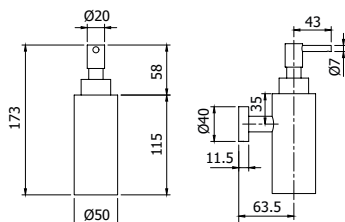

IMBALLO | PACKAGING

12,3x6,6x7

1,6

Barra porta asciugamano a parete grande  
Wall mounted towel rail

**900166** \_\_

Dispenser porta sapone liquido sospeso  
*Wall mounted stainless steel liquid soap dispenser*