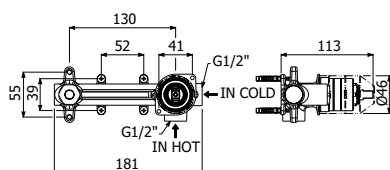

Elemento incasso miscelatore monocomando
lavabo 2-fori a parete ECO
*ECO concealed element wall mounted built-in
2-holes single lever basin mixer*

FINITURE | FINISHING

Ottone - Brass

140,00

IMBALLO | PACKAGING

23x20,5x10

16

1,3

RICAMBI | SPARE PARTS

16003426

300083WS _ _