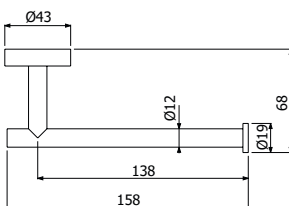

Porta rotolo carta igienica a parete
Wall mounted stainless steel toilet paper roll holder

FINITURE | FINISHING

AC Acciaio inox - Stainless steel **52,00**