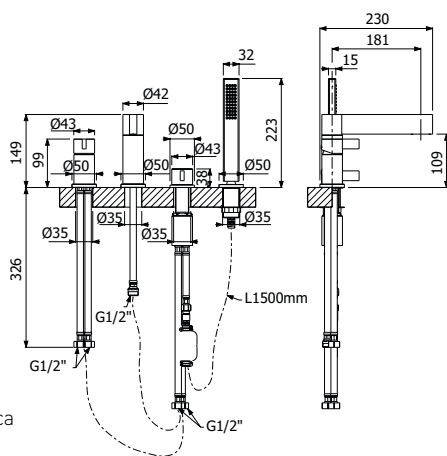

RICAMBI | SPARE PARTS

16000740

16000648

16000649

700135 \_ \_

Miscelatore monocomando 4 fori bordo vasca  
 > parte incasso inclusa  
 Deck mounted 4-holes bath mixer  
 > concealed part included

FINITURE | FINISHING