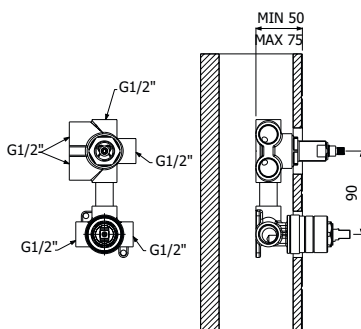

Elemento incasso miscelatore monocomando doccia a parete deviatore 4-vie

Concealed element wall mounted built-in single lever shower mixer 4-ways diverter

FINITURE | FINISHING

Ottone - Brass	195,00

IMBALLO | PACKAGING

RICAMBI | SPARE PARTS