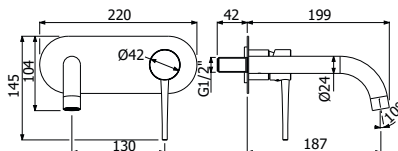

500583 _ _

Trim esterno mono - piastra miscelatore monocomando lavabo 2-fori incasso a parete
> corpo incasso necessario art **300083**

Exposed components single plate wall mounted built-in 2-holes single lever basin mixer

> concealed element required art **300083**

FINITURE | FINISHING

CR	Cromo - Chrome	239,00
NB	Nickel spazzolato - Brushed nickel	406,00
NE	Nero opaco - Matt black	358,00

IMBALLO | PACKAGING

RICAMBI | SPARE PARTS

16000194

300083 _ _