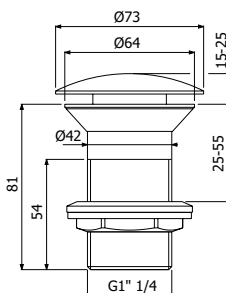

Scarico pop-up push in acciaio inox NOX
ROUND senza troppo pieno

*Stainless steel NOX ROUND push
pop-up waste - no basin overflow*

16003204 _ _

FINITURE | FINISHING

AC Acciaio inox - Stainless steel **95,00**