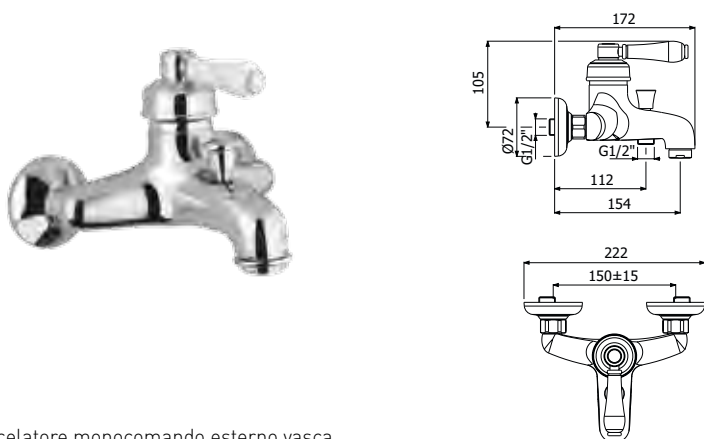

700046 _ _

Miscelatore monocomando esterno vasca a parete

Wall mounted single lever bath mixer

FINITURE | FINISHING

CR	Cromo - Chrome	231,00
VO	Vecchio ottone - Old brass	370,00
VR	Vecchio rame - Old copper	370,00
VA	Vecchio argento - Old silver	393,00

MANIGLIE | HANDLES

(vedi/see pag. 246)

IMBALLO | PACKAGING

RICAMBI | SPARE PARTS

16000526 _ _

16001869