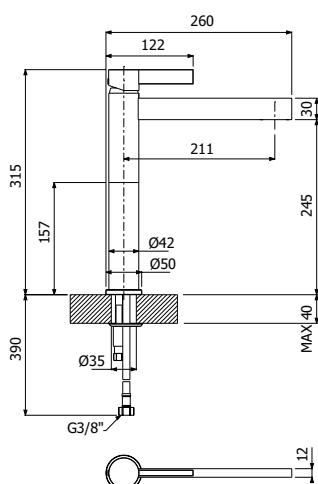

500172 _ _

Miscelatore monocomando lavabo medio
> flessibili inox G3/8"
> con scarico pop-up push
Medium single lever basin mixer
> G3/8" stainless steel flexible hoses
> push pop-up waste included

FINITURE | FINISHING

CR	Cromo - Chrome	345,00
CN	Cromo nero - Black chrome	622,00
NB	Nickel spazzolato - Brushed nickel	587,00
OR	Oro - Gold	673,00

IMBALLO | PACKAGING

RICAMBI | SPARE PARTS

500016 _ _

Miscelatore monocomando lavabo alto
> flessibili inox G3/8"
> senza scarico
High single lever basin mixer
> G3/8" stainless steel flexible hoses
> waste not included

FINITURE | FINISHING

CR	Cromo - Chrome	340,00
CN	Cromo nero - Black chrome	612,00
NB	Nickel spazzolato - Brushed nickel	578,00
OR	Oro - Gold	663,00

IMBALLO | PACKAGING

RICAMBI | SPARE PARTS

500173 _ _

Miscelatore monocomando lavabo alto
> flessibili inox G3/8"
> con scarico pop-up push
High single lever basin mixer
> G3/8" stainless steel flexible hoses
> push pop-up waste included

FINITURE | FINISHING

CR	Cromo - Chrome	378,00
CN	Cromo nero - Black chrome	681,00
NB	Nickel spazzolato - Brushed nickel	644,00
OR	Oro - Gold	738,00

IMBALLO | PACKAGING

RICAMBI | SPARE PARTS