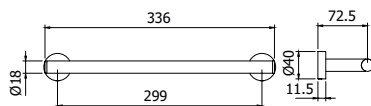

COMPONENTI E ACCESSORI
COMPONENTS & ACCESSORIES

900153 __

FINITURE | FINISHING

CR Cromo - Chrome

120,00

Barra porta asciugamano a parete

> L 350mm

Wall mounted stainless steel towel rail

> L 350mm

900154 __

FINITURE | FINISHING

CR Cromo - Chrome

140,00