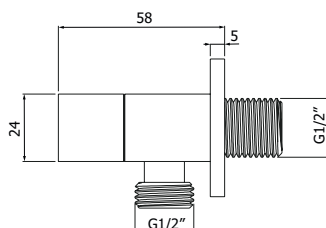

Rubinetto ON/OFF SQUARE sottolavabo
SQUARE ON/OFF under basin faucet

FINITURE | FINISHING

CR	Cromo - Chrome	26,00
CN	Cromo nero - Black chrome	47,00
NB	Nickel spazzolato - Brushed nickel	45,00
OR	Oro - Gold	52,00
OS	Oro spazzolato - Brushed gold	55,00
VO	Vecchio ottone - Old brass	42,00
VR	Vecchio rame - Old copper	42,00
VA	Vecchio argento - Old silver	45,00
GT	Grafite - Graphite	46,00
NE	Nero opaco - Matt black	40,00
BI	Bianco opaco - Matt white	40,00

IMBALLO | PACKAGING