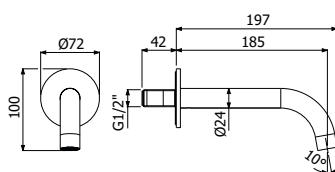

LAVABO WASHBASIN

500086 _ _

Gruppo miscelazione 3 fori bordo lavabo
> 2 vitoni
> parte incasso inclusa
> senza scarico

Deck mounted built-in 3 holes basin mixer
> 2 valves
> concealed element included
> waste not included

FINITURE | FINISHING

CR	Cromo - Chrome	308,00
NB	Nichel spazzolato - Brushed nickel	524,00
NE	Nero opaco - Matt black	462,00

IMBALLO | PACKAGING

RICAMBI | SPARE PARTS

500194 _ _

Gruppo miscelazione 3 fori bordo lavabo
> 2 vitoni
> parte incasso inclusa
> con scarico pop-up push

Deck mounted built-in 3 holes basin mixer
> 2 valves
> concealed element included
> push pop-up waste included

FINITURE | FINISHING

CR	Cromo - Chrome	347,00
NB	Nichel spazzolato - Brushed nickel	590,00
NE	Nero opaco - Matt black	520,00

IMBALLO | PACKAGING

RICAMBI | SPARE PARTS

500144 _ _

Bocca lavabo a parete
Wall mounted built-in basin spout

FINITURE | FINISHING

CR	Cromo - Chrome	121,00
NB	Nichel spazzolato - Brushed nickel	206,00
NE	Nero opaco - Matt black	182,00

IMBALLO | PACKAGING

RICAMBI | SPARE PARTS