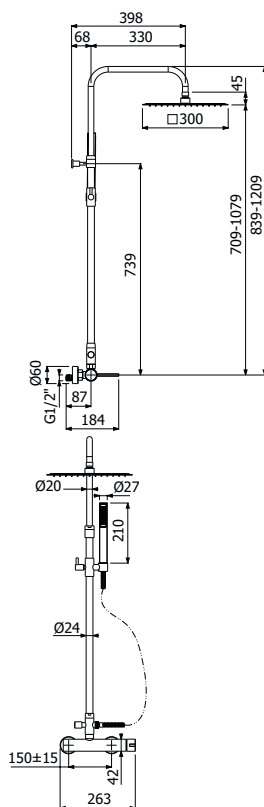

IMBALLO | PACKAGING

RICAMBI | SPARE PARTS

16000007

800398 — —