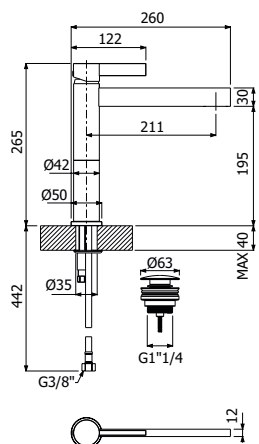

500172 _ _

Miscelatore monocomando lavabo medio
> flessibili inox G3/8"
> con scarico pop-up push
Medium single lever basin mixer
> G3/8" stainless steel flexible hoses
> push pop-up waste included

FINITURE | FINISHING

CR	Cromo - Chrome	345,00
CN	Cromo nero - Black chrome	622,00
NB	Nickel spazzolato - Brushed nickel	587,00
OR	Oro - Gold	673,00

IMBALLO | PACKAGING

RICAMBI | SPARE PARTS

500016 _ _

Miscelatore monocomando lavabo alto
> flessibili inox G3/8"
> senza scarico
High single lever basin mixer
> G3/8" stainless steel flexible hoses
> waste not included

FINITURE | FINISHING

CR	Cromo - Chrome	340,00
CN	Cromo nero - Black chrome	612,00
NB	Nickel spazzolato - Brushed nickel	578,00
OR	Oro - Gold	663,00

IMBALLO | PACKAGING

RICAMBI | SPARE PARTS

500173 _ _

Miscelatore monocomando lavabo alto
> flessibili inox G3/8"
> con scarico pop-up push
High single lever basin mixer
> G3/8" stainless steel flexible hoses
> push pop-up waste included

FINITURE | FINISHING

CR	Cromo - Chrome	378,00
CN	Cromo nero - Black chrome	681,00
NB	Nickel spazzolato - Brushed nickel	644,00
OR	Oro - Gold	738,00

IMBALLO | PACKAGING

RICAMBI | SPARE PARTS