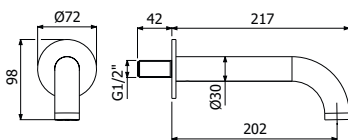

700112 _ _

Bocca vasca a parete
> parte incasso inclusa
Wall mounted built-in bath spout
> concealed part included

FINITURE | FINISHING

CR	Cromo - Chrome	130,00
CN	Cromo nero - Black chrome	233,00
NB	Nichel spazzolato - Brushed nickel	221,00
OS	Oro spazzolato - Brushed gold	273,00
GT	Grafite - Graphite	224,00
NE	Nero opaco - Matt black	195,00
BI	Bianco opaco - Matt white	195,00