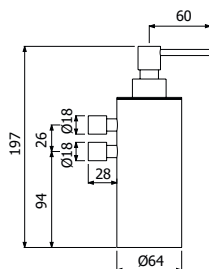

COMPONENTI E ACCESSORI
COMPONENTS & ACCESSORIES

900138 __

FINITURE | FINISHING

AC Acciaio inox - Stainless steel **175,00**

900139 __

FINITURE | FINISHING

AC Acciaio inox - Stainless steel **150,00**

900140 __

FINITURE | FINISHING

AC Acciaio inox - Stainless steel **115,00**

900141 __

FINITURE | FINISHING

AC Acciaio inox - Stainless steel **90,00**