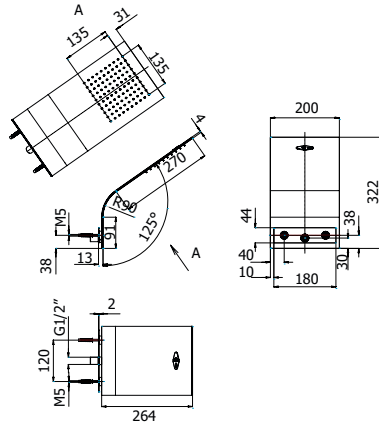

800337 --

FINITURE | FINISHING

CR Cromo - Chrome	523,00
NB Nickel spazzolato - Brushed nickel	889,00
NE Nero opaco - Matt black	784,00
BI Bianco opaco - Matt white	784,00

Soffione doccia a parete monogetto CLIMB-1 SLIM EasyClean in acciaio inox. Flessibili connessione 1/2" F con adattatori 1/2" MM inclusi. 200x262mm - H 3mm

Wall mounted single spray CLIMB-1 SLIM EasyClean stainless steel showerhead. Connection flexible hoses 1/2" F and 1/2" MM adapters included. 200x262mm - H 3mm

IMBALLO | PACKAGING

800408 --

FINITURE | FINISHING

CR Cromo - Chrome	611,00
NB Nickel spazzolato - Brushed nickel	1.038,00
NE Nero opaco - Matt black	916,00
BI Bianco opaco - Matt white	916,00

Soffione doccia angolo parete monogetto CLIMB-1 CORNER SLIM EasyClean in acciaio inox. 1/2" MM con adattatore e filtro inclusi. 150x443mm - H 6mm

Corner wall mounted single spray CLIMB-1 CORNER SLIM EasyClean stainless steel showerhead. 1/2" MM adaptor and filter included. 150x443mm - H 6mm

IMBALLO | PACKAGING

800409 --

FINITURE | FINISHING

CR Cromo - Chrome	633,00
NB Nickel spazzolato - Brushed nickel	1.076,00
NE Nero opaco - Matt black	949,00
BI Bianco opaco - Matt white	949,00

Soffione doccia angolo parete monogetto SLANT-1 CORNER SLIM EasyClean in acciaio inox. 1/2" MM con adattatore e filtro inclusi. 150x443mm - H 6mm

Corner wall mounted single spray SLANT-1 CORNER SLIM EasyClean stainless steel shower head. 1/2" MM adaptor and filter included. 150x443mm - H 6mm

IMBALLO | PACKAGING