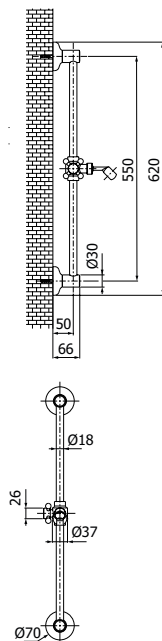

900046 --

Asta saliscendi OF-620
OF-620 sliding bar

FINITURE | FINISHING

CR	Cromo - Chrome	108,00
CN	Cromo nero - Black chrome	194,00
NB	Nichel spazzolato - Brushed nickel	184,00
OR	Oro - Gold	210,00
OS	Oro spazzolato - Brushed gold	227,00
VO	Vecchio ottone - Old brass	173,00
VR	Vecchio rame - Old copper	173,00
VA	Vecchio argento - Old silver	184,00

IMBALLO | PACKAGING

78x14,5x8,5