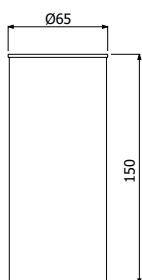

FINITURE | FINISHING

AC Acciaio inox - Stainless steel **90,00**