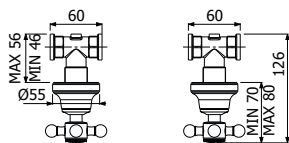

**IMBALLO | PACKAGING**

**RICAMBI | SPARE PARTS**

**16000648**

**800045 \_ \_**

Coppia rubinetti con vitone incasso doccia a parete

> 2 parti incasso incluse  
> maniglie a croce

*Wall mounted built-in twin set valves shower mixers*  
> 2 concealed parts included  
> cross handles