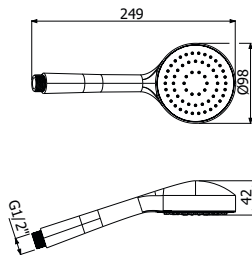

16002906

FINITURE | FINISHING

CR	Cromo - Chrome	21,00
CN	Cromo nero - Black chrome	37,00
NB	Nickel spazzolato - Brushed nickel	35,00
OR	Oro - Gold	41,00
OS	Oro spazzolato - Brushed gold	44,00
VO	Vecchio ottone - Old brass	33,00
VR	Vecchio rame - Old copper	33,00
VA	Vecchio argento - Old silver	35,00
GT	Grafite - Graphite	36,00
NE	Nero opaco - Matt black	32,00
BI	Bianco opaco - Matt white	32,00

Doccetta monogetto SMART-1
SMART-1 EasyClean ABS single spray hand shower

16002905

FINITURE | FINISHING

CR	Cromo - Chrome	22,00

Doccetta 3 getti CAP-3
CAP-3 EasyClean ABS 3 sprays hand shower

16003448

FINITURE | FINISHING

CR	Cromo - Chrome	18,00