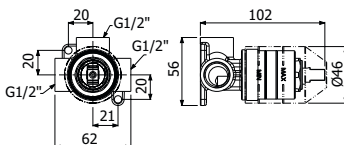

Elemento incasso miscelatore monocomando doccia a parete

Concealed element wall mounted built-in single lever shower mixer

FINITURE | FINISHING

Ottone - Brass	95,00