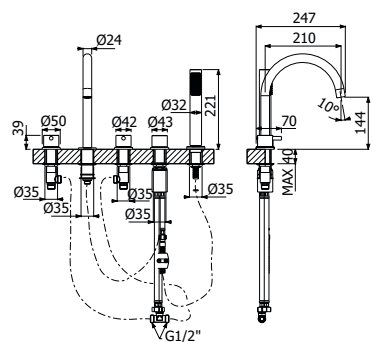

700097 _ _

Gruppo miscelazione 5 fori bordo vasca
> 2 vitoni
> parte incasso inclusa
Deck mounted built-in 5 holes bath mixer
> 2 valves
> *concealed element included*

FINITURE | FINISHING

CR Cromo - Chrome 825,00
NB Nickel spazzolato - Brushed nickel 1.405,00
NE Nero opaco - Matt black 1.240,00

IMBALLO | PACKAGING

50x30,5x13 4

RICAMBI | SPARE PARTS

16000740 16000648 16000649