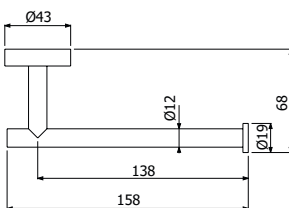

Porta rotolo carta igienica a parete
Wall mounted stainless steel toilet paper roll holder

FINITURE | FINISHING

AC Acciaio inox - Stainless steel **52,00**