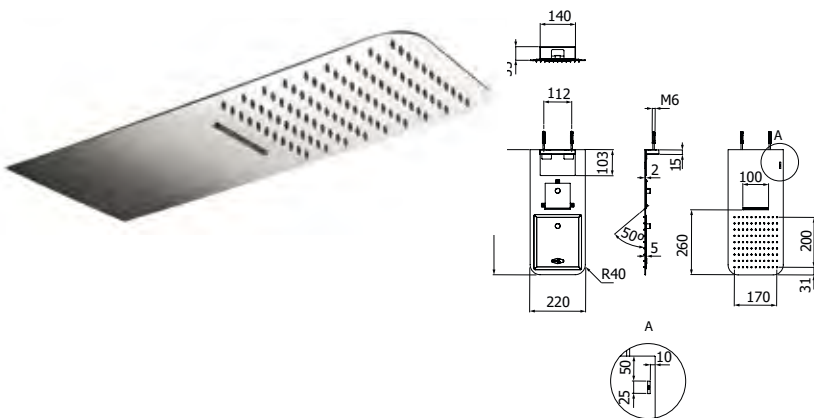

800426 _ _

FINITURE | FINISHING

CR Cromo - Chrome	605,00
NB Nickel spazzolato - Brushed nickel	1.029,00
NE Nero opaco - Matt black	908,00
BI Bianco opaco - Matt white	908,00

Soffione doccia a parete STAMP-2 SLIM in acciaio inox. 2 getti selezionabili: pioggia EasyClean e cascata. Flessibili connessione 1/2" F con adattatori 1/2"MM inclusi. 220x500mm - H 2mm. Richiede impianto idrico con deviatore 2-vie

STAMP-2 SLIM wall mounted stainless steel showerhead. 2 selectable sprays: rain EasyClean and water fall. Connection flexible hoses 1/2" F and 1/2"MM adapters included. 220x500mm - H 2mm. 2-ways diverter water system required for installation.

IMBALLO | PACKAGING

800089 _ _

FINITURE | FINISHING

CR Cromo - Chrome	534,00
CN Cromo nero - Black chrome	960,00
NB Nickel spazzolato - Brushed nickel	908,00
GT Grafite - Graphite	923,00
NE Nero opaco - Matt black	801,00
BI Bianco opaco - Matt white	801,00

Soffione doccia a parete monogetto WALL-1 EasyClean in acciaio inox. 1/2" M. 150x501mm - H 24mm

Wall mounted single spray WALL-1 EasyClean stainless steel showerhead. 1/2" M. 150x501mm - H 24mm

IMBALLO | PACKAGING

800423 _ _

FINITURE | FINISHING

CR Cromo - Chrome	462,00
NB Nickel spazzolato - Brushed nickel	785,00
NE Nero opaco - Matt black	693,00
BI Bianco opaco - Matt white	693,00

Soffione doccia a parete monogetto ROUND-1 SLIM EasyClean in acciaio inox. Flessibili connessione 1/2" F con adattatori 1/2"MM inclusi. 200x500mm - H 2mm

Wall mounted single spray ROUND-1 SLIM EasyClean stainless Steel showerhead. Connection flexible hoses 1/2" F and 1/2"MM adapters included. 200x500mm - H 2mm

IMBALLO | PACKAGING