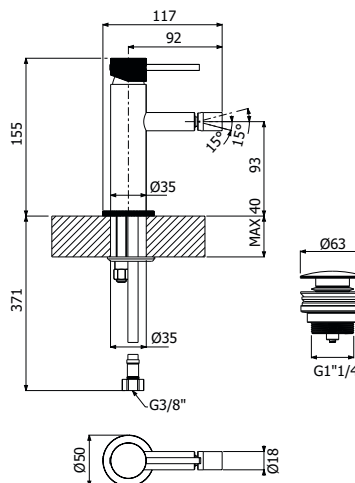

**IMBALLO | PACKAGING**

**RICAMBI | SPARE PARTS**

**600089ECO** \_ \_

Miscelatore monocomando bidet ECO

- > flessibili inox G3/8
- > con scarico pop-up push

ECO single lever bidet mixer

- > G3/8" stainless steel flexible hoses
- > push pop-up waste included