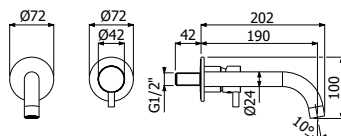

Trim esterno 2-piastre miscelatore monocomando lavabo 2 fori incasso a parete
> corpo incasso necessario art **300083**

Exposed components 2-plates wall mounted built-in 2-holes single lever basin mixer
> concealed element required art **300083**

FINITURE | FINISHING

CR	Cromo - Chrome	182,00
CN	Cromo nero - Black chrome	327,00
NB	Nickel spazzolato - Brushed nickel	309,00
OS	Oro spazzolato - Brushed gold	381,00
GT	Grafite - Graphite	309,00
NE	Nero opaco - Matt black	272,00
BI	Bianco opaco - Matt white	272,00