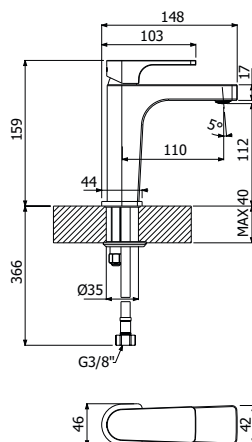

LAVABO WASHBASIN

500359 _ _

Miscelatore monocomando lavabo

- > flessibili inox G3/8"
- > senza scarico

Single lever basin mixer

- > G3/8" stainless steel flexible hoses
- > waste not included

FINITURE | FINISHING

CR	Cromo - Chrome	150,00
GT	Grafite - Graphite	259,00
NE	Nero opaco - Matt black	224,00

IMBALLO | PACKAGING

RICAMBI | SPARE PARTS

16002120

16001909

500373 _ _