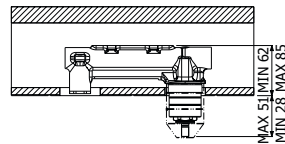

IMBALLO | PACKAGING

37,5x28,5x11

RICAMBI | SPARE PARTS

16000194

**TRIM ESTERNI E INCASSI**  
**EXPOSED & CONCEALED COMPONENTS**

ECO: eco-system

WS: water saving

**300083WS**