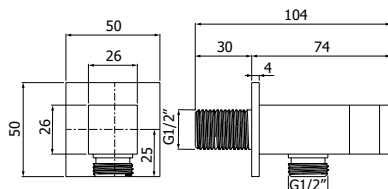

COMPONENTI & ACCESSORI... PRESE ACQUA E SUPPORTI
COMPONENTS & SPARE PARTS... WATER INLETS AND BRACKETS

900095

Preso acqua SQUARE SIDE
SQUARE SIDE water inlet