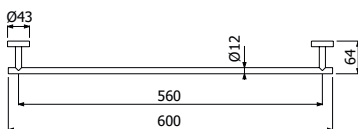

Barra porta asciugamano a parete
> L 450mm
Wall mounted stainless steel towel rail
> L 450mm

FINITURE | FINISHING

AC Acciaio inox - Stainless steel **84,00**

900146 _ _

Barra porta asciugamano a parete
> L 600mm
Wall mounted stainless steel towel rail
> L 600mm

FINITURE | FINISHING

AC Acciaio inox - Stainless steel **91,00**

900147 _ _