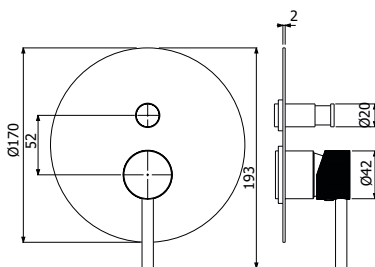

IMBALLO | PACKAGING

800800 _ _

Trim esterno miscelatore monocomando doccia deviatore 2-vie incasso a parete
> piastra inox
> corpo incasso necessario art **300082**

Exposed components wall mounted built-in single lever shower mixer 2-ways
> *stainless steel plate*
> *concealed element required art **300082***

FINITURE | FINISHING

CR	Cromo - Chrome	232,00
NB	Nickel spazzolato - Brushed nickel	359,00
OS	Oro spazzolato - Brushed gold	431,00
NU	Ottone naturale - Natural brass	431,00

IMBALLO | PACKAGING

300082 _ _