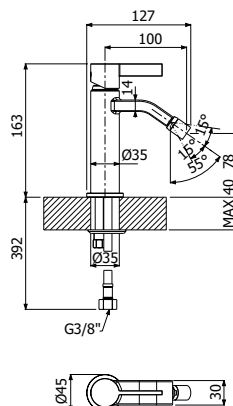

IMBALLO | PACKAGING

600095 \_ \_

Miscelatore monocomando bidet  
 > flessibili inox G3/8"  
 > senza scarico  
 Single lever bidet mixer  
 > G3/8" stainless steel flexible hoses  
 > waste not included