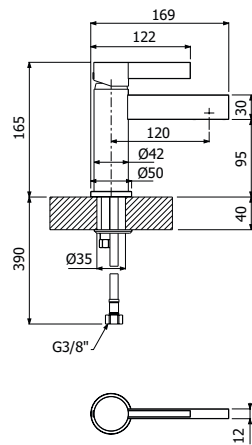

LAVABO
WASHBASIN

500014 _ _

Miscelatore monocomando lavabo

- > flessibili inox G3/8"
- > senza scarico

Single lever basin mixer

- > G3/8" stainless steel flexible hoses
- > waste not included

FINITURE | FINISHING

CR	Cromo - Chrome	270,00
CN	Cromo nero - Black chrome	485,00
NB	Nickel spazzolato - Brushed nickel	459,00
OR	Oro - Gold	526,00

IMBALLO | PACKAGING

RICAMBI | SPARE PARTS

500171 _ _