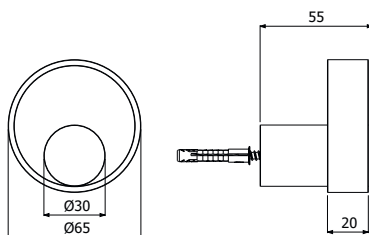

Supporto porta accappatoio a parete
Wall mounted robe hook