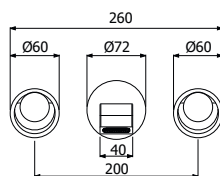

### 500634 \_ \_

Trim esterno gruppo miscelazione lavabo 3 fori a parete

- > canna "J"
- > corpo incasso necessario art **300092**

Exposed components wall mouted 3-holes basin mixer

- > spout model "J"
- > concealed element required art **300092**