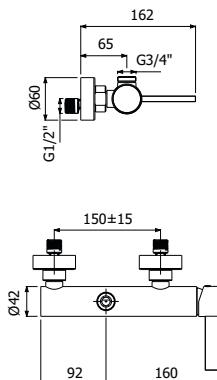

FINITURE | FINISHING

CR	Cromo - Chrome	314,00
CN	Cromo nero - Black chrome	564,00
NB	Nickel spazzolato - Brushed nickel	534,00
OR	Oro - Gold	612,00

IMBALLO | PACKAGING

Miscelatore monocomando doccia esterno
a parete con uscita acqua superiore
Wall mounted single lever shower mixer
with upper water outlet.

RICAMBI | SPARE PARTS

16000007