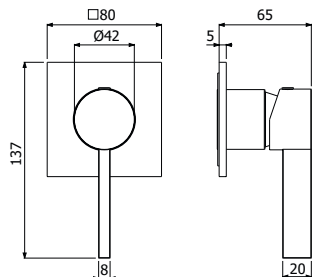

TRIM ESTERNI E INCASSI
EXPOSED & CONCEALED COMPONENTS

800649 _ _

Trim esterno miscelatore monocomando doccia incasso a parete

> corpo incasso necessario art **300081**

Exposed components wall mounted built-in single lever shower mixer

> concealed element required art **300081**

FINITURE | FINISHING

CR	Cromo - Chrome	105,00
CN	Cromo nero - Black chrome	189,00
NB	Nickel spazzolato - Brushed nickel	179,00
OR	Oro - Gold	210,00

IMBALLO | PACKAGING

300081 _ _