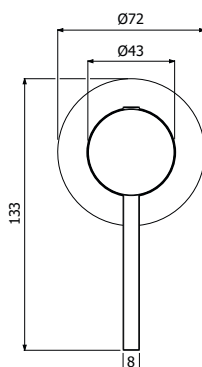

800788 _ _

Trim esterno miscelatore monocomando doccia incasso a parete

> corpo incasso necessario art **300081**

Exposed components wall mounted built-in single lever shower mixer

> concealed element required art **300081**

FINITURE | FINISHING

CR	Cromo - Chrome	110,00
OSO	Soft brass	231,00
GT	Grafite - Graphite	107,00
NE	Nero opaco - Matt black	165,00

IMBALLO | PACKAGING

300081 _ _