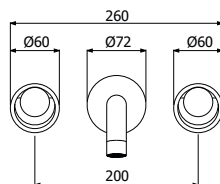

### 500633 \_ \_

Trim esterno gruppo miscelazione lavabo 3 fori a parete

- > canna "C"
- > corpo incasso necessario art **300092**

Exposed components wall mouted 3-holes basin mixer

- > spout model "C"
- > concealed element required art **300092**