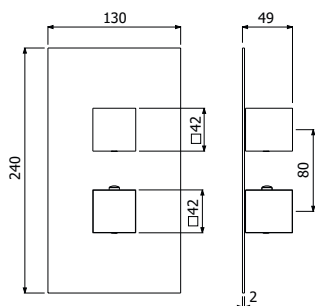

**TERMOSTATICI
THERMOSTATIC**

800154 _ _

Trim esterno miscelatore termostatico incasso doccia a parete SQUARE-01 mono uscita
> corpo incasso necessario art **300013**

SQUARE-01 exposed components wall mounted built-in full brass thermostatic shower mixer one-way outlet

> concealed element required art **300013**

FINITURE | FINISHING

CR	Cromo - Chrome	347,00
CN	Cromo nero - Black chrome	624,00
NB	Nickel spazzolato - Brushed nickel	590,00
GT	Grafite - Graphite	600,00
NE	Nero opaco - Matt black	520,00
BI	Bianco opaco - Matt white	520,00

IMBALLO | PACKAGING

800155 _ _