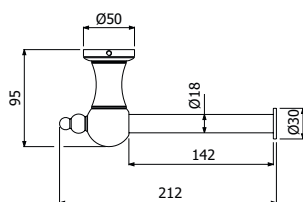

Porta rotolo carta igienica a parete

Wall mounted stainless steel toilet paper roll holder

FINITURE | FINISHING

CR	Cromo - Chrome	127,00
VO	Vecchio ottone - Old brass	202,00
VR	Vecchio rame - Old copper	202,00
VA	Vecchio argento - Old silver	216,00
OR	Oro - Gold	246,00

IMBALLO | PACKAGING

900055 _ _