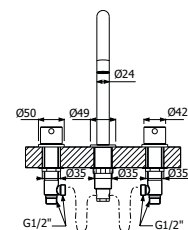

LAVABO WASHBASIN

500086 _ _

Gruppo miscelazione 3 fori bordo lavabo
> 2 vitoni
> parte incasso inclusa
> senza scarico

Deck mounted built-in 3 holes basin mixer
> 2 valves
> concealed element included
> waste not included

FINITURE | FINISHING

CR	Cromo - Chrome	308,00
NB	Nichel spazzolato - Brushed nickel	524,00
NE	Nero opaco - Matt black	462,00

IMBALLO | PACKAGING

RICAMBI | SPARE PARTS

500194 _ _

Gruppo miscelazione 3 fori bordo lavabo
> 2 vitoni
> parte incasso inclusa
> con scarico pop-up push

Deck mounted built-in 3 holes basin mixer
> 2 valves
> concealed element included
> push pop-up waste included

FINITURE | FINISHING

CR	Cromo - Chrome	347,00
NB	Nichel spazzolato - Brushed nickel	590,00
NE	Nero opaco - Matt black	520,00

IMBALLO | PACKAGING

RICAMBI | SPARE PARTS

500144 _ _

Bocca lavabo a parete
Wall mounted built-in basin spout

FINITURE | FINISHING

CR	Cromo - Chrome	121,00
NB	Nichel spazzolato - Brushed nickel	206,00
NE	Nero opaco - Matt black	182,00

IMBALLO | PACKAGING

RICAMBI | SPARE PARTS