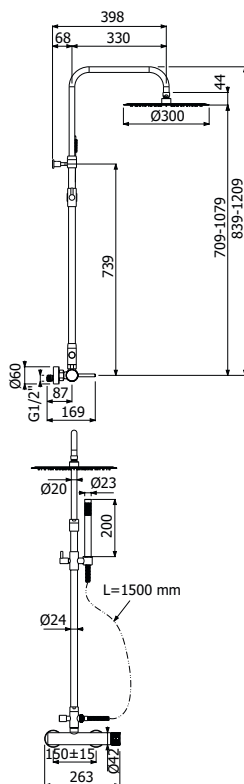

800824 _ _

FINITURE | FINISHING

CR	Cromo - Chrome	816,00
NB	Nichel spazzolato - Brushed nickel	1.526,00

SISTEMA COLONNA DOCCIA 02-C1 MINI INDUSTRIAL interamente in ottone, completa di miscelatore monocomando esterno doccia a parete, soffione monogetto ROUND 300/5 SLIM EasyClean diam 300mm - H 5mm, flessibile doppia aggarratura calotta conica girevole anti-torsione L 1500mm e doccetta monogetto ROUND-1 EasyClean

Full brass MINI INDUSTRIAL SHOWER COLUMN 02-C1, composed of wall mounted single lever shower mixer, single spray EasyClean ROUND 300/5 SLIM showerhead diam 300mm - H 5mm, double interlock anti-torsion conical swivelling flexible hose and EasyClean single spray ROUND-1 hand shower

IMBALLO | PACKAGING

118x44x12

RICAMBI | SPARE PARTS

16000007

500619 _ _

Trim esterno 2-piastre miscelatore monocomando lavabo 2 fori incasso a parete
> corpo incasso necessario art **300083**

Exposed components 2-plates wall mounted built-in 2-holes single lever basin mixer
> concealed element required art **300083**

FINITURE | FINISHING

CR	Cromo - Chrome	232,00
NB	Nichel spazzolato - Brushed nickel	359,00
OS	Oro spazzolato - Brushed gold	431,00
NU	Ottone naturale - Natural brass	431,00

IMBALLO | PACKAGING

37,5x28,5x11

RICAMBI | SPARE PARTS

16000194