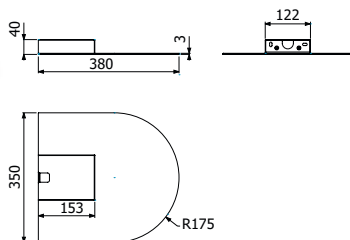

FINITURE | FINISHING

CR Cromo - Chrome 435,00

Cascata esterna a parete ROUND FALL SLIM in acciaio inox. 1/2" M. 350x380mm - H 3mm

Wall mounted ROUND FALL SLIM stainless steel waterfall. 1/2" M. 350x380mm - H 3mm

IMBALLO | PACKAGING