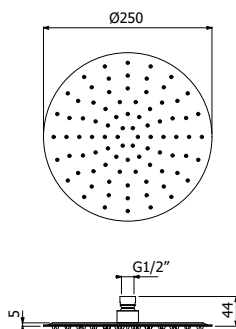

800351__

Soffione monogetto ROUND-250/5 SLIM EasyClean in acciaio inox diam. 250mm - H 5mm

Single spray ROUND-250/5 SLIM EasyClean stainless steel showerhead diam. 250mm - H 5mm

FINITURE | FINISHING

CR	Cromo - Chrome	132,00
NB	Nichel spazzolato - Brushed nickel	224,00
NE	Nero opaco - Matt black	198,00