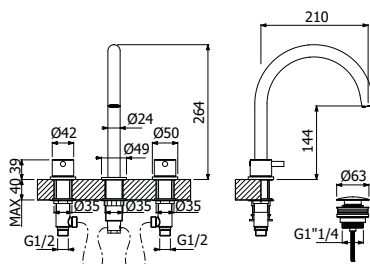

### RICAMBI | SPARE PARTS

500194 \_ \_

Gruppo miscelazione 3 fori bordo lavabo  
> 2 vitoni  
> parte incasso inclusa  
> con scarico pop-up push

*Deck mounted built-in 3 holes basin mixer*  
> 2 valves  
> concealed element included  
> push pop-up waste included