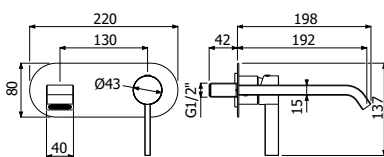

IMBALLO | PACKAGING

500617 _ _

Trim esterno mono - piastra miscelatore monocomando lavabo 2-fori incasso a parete
> corpo incasso necessario art **300083**

Exposed components single plate wall mounted built-in 2-holes single lever basin mixer
> *concealed element required art **300083***

FINITURE | FINISHING

CR	Cromo - Chrome	235,00
OSO	Soft brass	494,00
GT	Grafite - Graphite	400,00
NE	Nero opaco - Matt black	353,00

IMBALLO | PACKAGING

300083 _ _