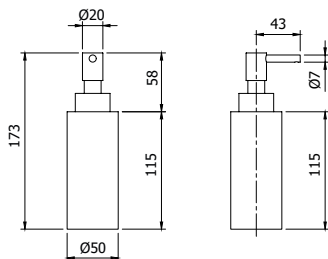

900167 __

FINITURE | FINISHING

CR Cromo - Chrome

160,00

Dispenser porta sapone liquido da appoggio
Free standing stainless steel liquid soap dispenser

900173 __