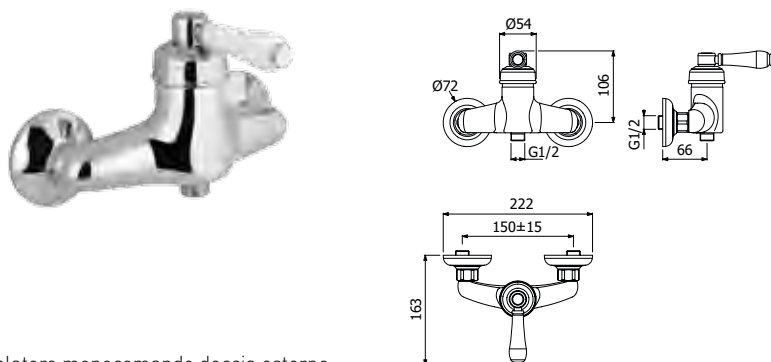

800001 _ _

Miscelatore monocomando doccia esterno a parete con uscita acqua inferiore

Wall mounted single lever shower mixer with lower water outlet.

FINITURE | FINISHING

CR	Cromo - Chrome	209,00
VO	Vecchio ottone - Old brass	335,00
VR	Vecchio rame - Old copper	335,00
VA	Vecchio argento - Old silver	355,00

MANIGLIE | HANDLES

(vedi/see pag. 246)

IMBALLO | PACKAGING

RICAMBI | SPARE PARTS

16001869