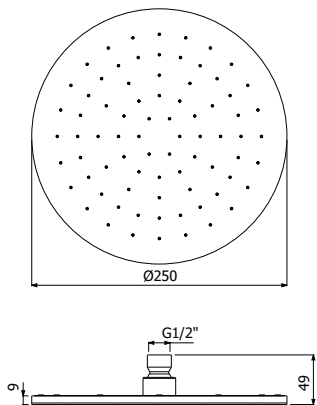

Ispezionabile
Easy inspection

FINITURE | FINISHING

CN Cromo nero - Black chrome **287,00**
OR Oro - Gold **311,00**
OS Oro spazzolato - Brushed gold **336,00**
GT Grafite - Graphite **276,00**
NE Nero opaco - Matt black **240,00**
BI Bianco opaco - Matt white **240,00**

Soffione ispezionabile monogetto ROUND-250/9
EasyClean in acciaio inox diam. 250mm - H 9mm

*Single spray ROUND-250/9 EasyClean easy
inspection stainless steel showerhead diam.
250mm - H 9mm*

IMBALLO | PACKAGING

32,5x31,5x6

800598 _ _