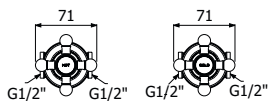

**IMBALLO | PACKAGING**

**RICAMBI | SPARE PARTS**

**16000648**

**800045 \_ \_**

Coppia rubinetti con vitone incasso doccia a parete

> 2 parti incasso incluse  
> maniglie a croce

*Wall mounted built-in twin set valves shower mixers*  
> 2 concealed parts included  
> cross handles