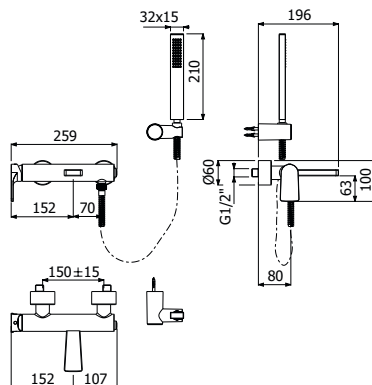

Miscelatore monocomando esterno vasca a parete
> con duplex
Wall mounted single lever bath mixer
> with duplex

FINITURE | FINISHING

CR	Cromo - Chrome	353,00
GT	Grafite - Graphite	611,00
NE	Nero opaco - Matt black	530,00

IMBALLO | PACKAGING

RICAMBI | SPARE PARTS