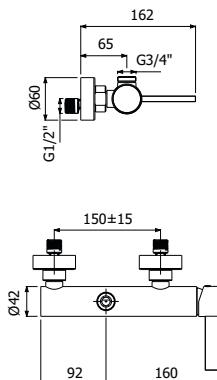

FINITURE | FINISHING

CR	Cromo - Chrome	267,00
OSO	Soft brass	561,00
GT	Grafite - Graphite	454,00
NE	Nero opaco - Matt black	401,00

IMBALLO | PACKAGING

RICAMBI | SPARE PARTS

16000007

Miscelatore monocomando doccia esterno
a parete con uscita acqua superiore
Wall mounted single lever shower mixer
with upper water outlet.