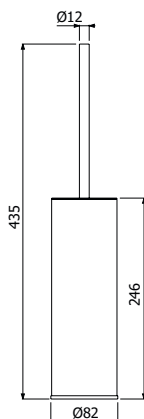

FINITURE | FINISHING

AC Acciaio inox - Stainless steel **125,00**

16003202