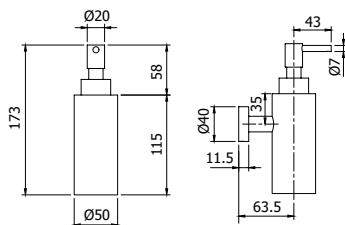

900166 __

Dispenser porta sapone liquido sospeso
Wall mounted stainless steel liquid soap dispenser

FINITURE | FINISHING

CR	Cromo - Chrome	190,00
NE	Nero opaco - Matt black	285,00
NB	Nickel spazzolato - Brushed nickel	323,00
OS	Oro spazzolato - Brushed gold	399,00

900171 __