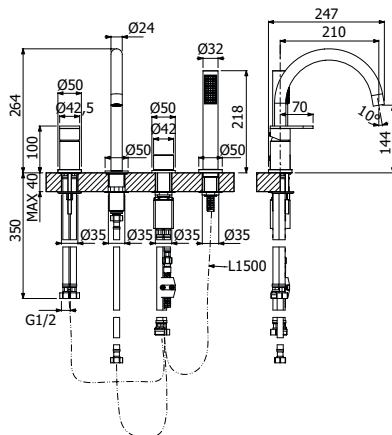

Ottone - Brass	345,00
----------------	--------

IMBALLO | PACKAGING

RICAMBI | SPARE PARTS

16000007

16000740

700195 \_ \_

Miscelatore monocomando 4 fori bordo vasca  
> parte incasso inclusa  
Deck mounted 4-holes bath mixers  
> concealed part included