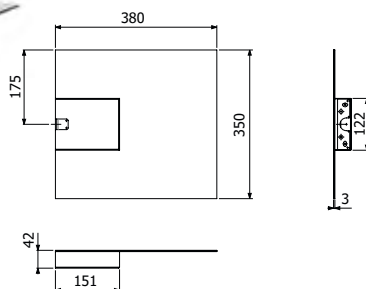

FINITURE | FINISHING

CR Cromo - Chrome 435,00

Cascata esterna a parete SQUARE FALL SLIM in acciaio inox. 1/2" M. 350x380mm - H 3mm

Wall mounted SQUARE FALL SLIM stainless steel waterfall. 1/2" M. 350x380mm - H 3mm

IMBALLO | PACKAGING

800335 _ _