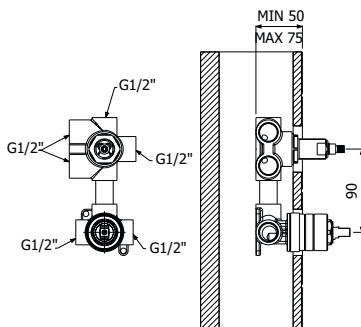

Elemento incasso miscelatore monocomando doccia a parete deviatore 4-vie

Concealed element wall mounted built-in single lever shower mixer 4-ways diverter

FINITURE | FINISHING

Ottone - Brass	195,00

IMBALLO | PACKAGING

RICAMBI | SPARE PARTS