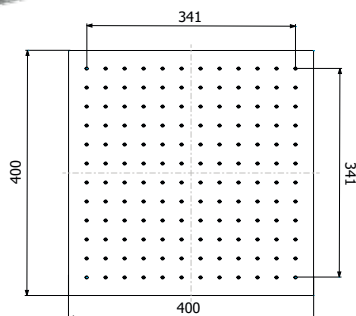

IMBALLO | PACKAGING

800285 _ _