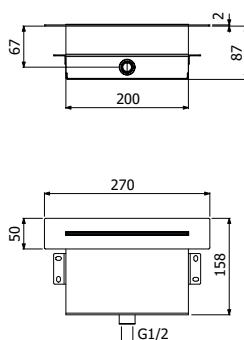

FINITURE | FINISHING

CR	Cromo - Chrome	479,00
CN	Cromo nero - Black chrome	861,00
NB	Nickel spazzolato - Brushed nickel	814,00
GT	Grafite - Graphite	828,00
NE	Nero opaco - Matt black	718,00
BI	Bianco opaco - Matt white	718,00

Cascata incasso a parete WATER BLADE SQUARE in acciaio inox. Parte incasso in acciaio inclusa. 270x50mm - H 3mm

Wall mounted built-in WATER BLADE SQUARE stainless steel waterfall. Stainless steel concealed part included. 270x50mm - H 3mm

IMBALLO | PACKAGING

800340 _ _