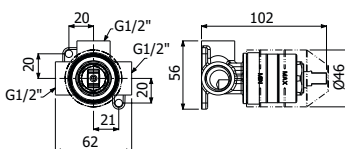

Elemento incasso miscelatore monocomando doccia a parete

Concealed element wall mounted built-in single lever shower mixer

FINITURE | FINISHING

Ottone - Brass	105,00