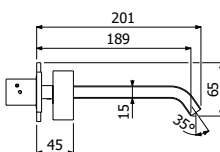

### 500634 \_ \_

Trim esterno gruppo miscelazione lavabo 3 fori a parete

- > canna "J"
- > corpo incasso necessario art **300092**

Exposed components wall mouted 3-holes basin mixer

- > spout model "J"
- > concealed element required art **300092**