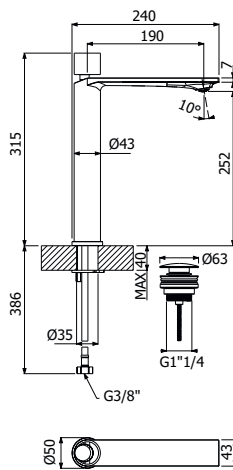

IMBALLO | PACKAGING

RICAMBI | SPARE PARTS

500568 _ _