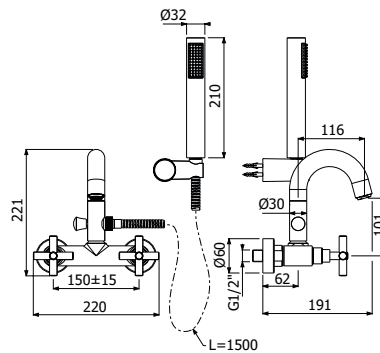

IMBALLO | PACKAGING

RICAMBI | SPARE PARTS

700153 _ _

Gruppo miscelazione 2-vitoni esterno vasca a parete

- > con duplex

Wall mounted 2-valves bath mixers

- > with duplex

FINITURE | FINISHING

CR	Cromo - Chrome	418,00
NB	Nickel spazzolato - Brushed nickel	752,00
OR	Oro - Gold	815,00
NE	Nero opaco - Matt black	627,00
BI	Bianco opaco - Matt white	627,00

IMBALLO | PACKAGING

RICAMBI | SPARE PARTS

700142 _ _