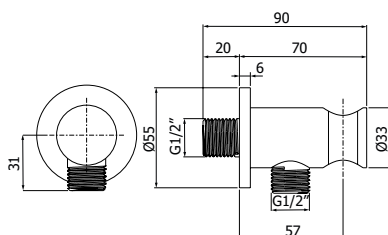

IMBALLO | PACKAGING

900094

Preso acqua ROUND SIDE
ROUND SIDE water inlet