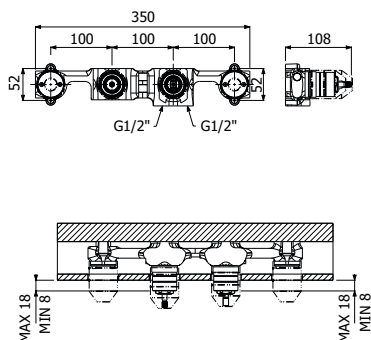

300089 _ _

Elemento incasso miscelatore monocomando vasca 4 fori a parete
Concealed element 4 holes wall mounted built-in single lever bath mixer

FINITURE | FINISHING

Ottone - Brass	380,00

IMBALLO | PACKAGING

RICAMBI | SPARE PARTS

16000007

16000740

700112 _ _

Bocca vasca a parete
Wall mounted built-in bath spout

FINITURE | FINISHING

CR	Cromo - Chrome	130,00
CN	Cromo nero - Black chrome	233,00
NB	Nickel spazzolato - Brushed nickel	221,00
OS	Oro spazzolato - Brushed gold	273,00
GT	Grafite - Graphite	224,00
NE	Nero opaco - Matt black	195,00
BI	Bianco opaco - Matt white	195,00

IMBALLO | PACKAGING

RICAMBI | SPARE PARTS

16001442