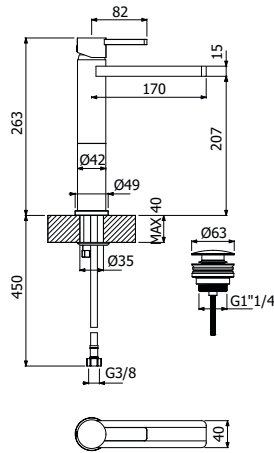

FINITURE | FINISHING

CR Cromo - Chrome 395,00

IMBALLO | PACKAGING

RICAMBI | SPARE PARTS

16002253