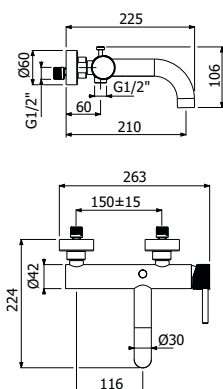

700287 _ _

Miscelatore monocomando esterno vasca a parete

Wall mounted single lever bath mixer

FINITURE | FINISHING

CR	Cromo - Chrome	309,00
NB	Nickel spazzolato - Brushed nickel	490,00
OS	Oro spazzolato - Brushed gold	593,00
NU	Ottone naturale - Natural brass	593,00

IMBALLO | PACKAGING

RICAMBI | SPARE PARTS

700290 _ _