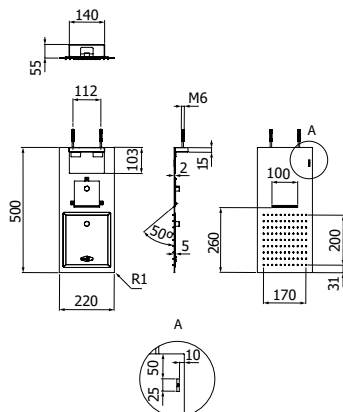

FINITURE | FINISHING

CR	Cromo - Chrome	616,00
NB	Nichel spazzolato - Brushed nickel	1.047,00
NE	Nero opaco - Matt black	924,00
BI	Bianco opaco - Matt white	924,00

Soffione doccia a parete SQUARE-2 SLIM in acciaio inox. 2 getti selezionabili: pioggia EasyClean e cascata. Flessibili connessione 1/2" F con adattatori 1/2" MM inclusi. 220x500mm - H 2mm. Richiede impianto idrico con deviatore 2-vie

SQUARE-2 SLIM wall mounted stainless steel showerhead. 2 selectable sprays: rain EasyClean and water fall. Connection flexible hoses 1/2" F and 1/2" MM adapters included. 220x500mm - H 2mm. 2-ways diverter water system required for installation

IMBALLO | PACKAGING