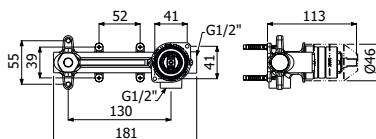

300083 _ _

Elemento incasso miscelatore monocomando lavabo 2-fori a parete

Concealed element wall mounted built-in 2-holes single lever basin mixer

FINITURE | FINISHING

Ottone - Brass	120,00