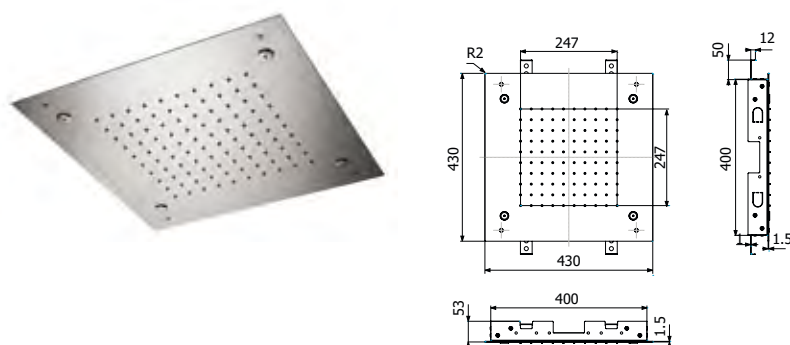

FINITURE | FINISHING

CR	Cromo - Chrome	1.342,00
CN	Cromo nero - Black chrome	2.416,00
NB	Nickel spazzolato - Brushed nickel	2.281,00
GT	Grafite - Graphite	2.322,00
NE	Nero opaco - Matt black	2.013,00
BI	Bianco opaco - Matt white	2.013,00

Soffione multifunzione incasso soffitto SPRAY-2 SQUARE in acciaio inox. 2 funzioni selezionabili: pioggia EasyClean e nebulizzatori. 430x430mm. Richiede impianto idrico con deviatore 2-vie

Ceiling mounted built-in multifunction SPRAY-2 SQUARE stainless steel showerhead. 2 selectable functions: rain EasyClean and nebulizers. 430x430mm. 2-ways diverter water system required for installation

IMBALLO | PACKAGING

800288 _ _