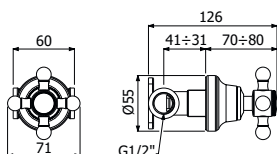

Rubinetto con vitone incasso
> parti incasso incluse
> maniglie a croce

Wall mounted built-in single valve mixer
> concealed parts included
> cross handles

FINITURE | FINISHING

CR	Cromo - Chrome	109,00
VO	Vecchio ottone - Old brass	175,00
VR	Vecchio rame - Old copper	175,00
VA	Vecchio argento - Old silver	186,00
OR	Oro - Gold	213,00