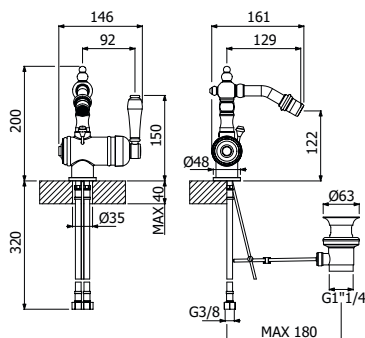

- > G3/8" stainless steel flexible hoses
- > lever handles
- > waste not included

**FINITURE | FINISHING**

<b>CR</b>	Cromo - Chrome	<b>348,00</b>
<b>VO</b>	Vecchio ottone - Old brass	<b>558,00</b>
<b>VR</b>	Vecchio rame - Old copper	<b>558,00</b>
<b>VA</b>	Vecchio argento - Old silver	<b>592,00</b>
<b>OR</b>	Oro - Gold	<b>680,00</b>