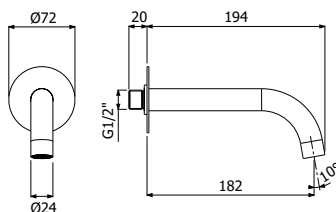

FINITURE | FINISHING

AC Acciaio inox - Stainless steel **155,00**

IMBALLO | PACKAGING

RICAMBI | SPARE PARTS

Bocca lavabo a parete

Wall mounted built-in basin spout