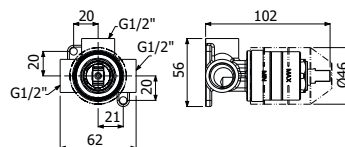

Elemento incasso miscelatore monocomando
doccia a parete
*Concealed element wall mounted built-in
single lever shower mixer*

FINITURE | FINISHING

Ottone - Brass

95,00

IMBALLO | PACKAGING

14,6x12,5x9

20

0,6

RICAMBI | SPARE PARTS

16000007