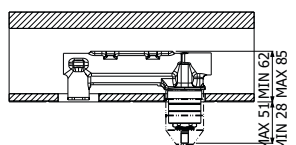

Elemento incasso miscelatore monocomando
lavabo 2-fori a parete WS
*WS concealed element wall mounted built-in
2-holes single lever basin mixer*

FINITURE | FINISHING

Ottone - Brass

140,00

IMBALLO | PACKAGING

23x20,5x10

16

1,3

RICAMBI | SPARE PARTS

16002348