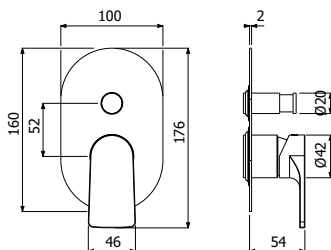

TRIM ESTERNI E INCASSI
EXPOSED & CONCEALED COMPONENTS

800767 _ _

Trim esterno miscelatore monocomando doccia deviatore 2-vie incasso a parete

- > piastra inox
- > corpo incasso necessario art **300082**

Exposed components wall mounted built-in single lever shower mixer 2-ways diverter

- > concealed element required art **300082**
- > stainless steel plate

FINITURE | FINISHING

CR	Cromo - Chrome	156,00
GT	Grafite - Graphite	265,00
NE	Nero opaco - Matt black	234,00

IMBALLO | PACKAGING

300082 _ _

Elemento incasso miscelatore monocomando doccia a parete deviatore 2-vie

Concealed element wall mounted built-in single lever shower mixer 2-ways diverter

FINITURE | FINISHING

Ottone - Brass	135,00

IMBALLO | PACKAGING

RICAMBI | SPARE PARTS

16000007

800722 _ _

Trim esterno miscelatore monocomando doccia deviatore 3-vie incasso a parete

- > corpo incasso necessario art **300090**

Exposed components wall mounted built-in single lever shower mixer 3-ways diverter

- > concealed element required art **300090**

FINITURE | FINISHING

CR	Cromo - Chrome	152,00
GT	Grafite - Graphite	258,00
NE	Nero opaco - Matt black	228,00

IMBALLO | PACKAGING