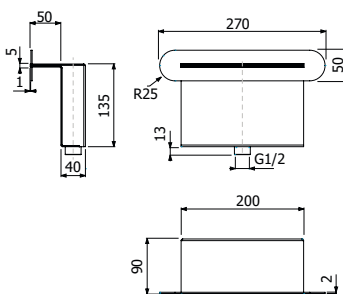

FINITURE | FINISHING

CR	Cromo - Chrome	479,00
CN	Cromo nero - Black chrome	861,00
NB	Nickel spazzolato - Brushed nickel	814,00
GT	Grafite - Graphite	828,00
NE	Nero opaco - Matt black	718,00
BI	Bianco opaco - Matt white	718,00

Cascata incasso a parete WATER BLADE ROUND in acciaio inox. Parte incasso in acciaio inclusa. 270x50mm - H 3mm

Wall mounted built-in WATER BLADE ROUND stainless steel waterfall. Stainless steel concealed part included. 270x50mm - H 3mm

IMBALLO | PACKAGING