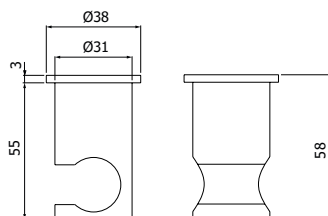

900092

Supporto doccetta a parete ROUND SIDE
Wall mounted *ROUND SIDE* hand shower
bracket

FINITURE | FINISHING

CR	Cromo - Chrome	39,00
CN	Cromo nero - Black chrome	69,00
NB	Nichel spazzolato - Brushed nickel	66,00
OR	Oro - Gold	75,00
OS	Oro spazzolato - Brushed gold	81,00
VO	Vecchio ottone - Old brass	62,00
VR	Vecchio rame - Old copper	62,00
VA	Vecchio argento - Old silver	66,00
GT	Grafite - Graphite	67,00
NE	Nero opaco - Matt black	58,00
BI	Bianco opaco - Matt white	58,00