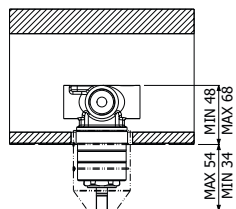

TRIM ESTERNI E INCASSI
EXPOSED & CONCEALED COMPONENTS

800649 _ _

Trim esterno miscelatore monocomando doccia incasso a parete

> corpo incasso necessario art **300081**

Exposed components wall mounted built-in single lever shower mixer

> concealed element required art **300081**

FINITURE | FINISHING

CR	Cromo - Chrome	105,00
CN	Cromo nero - Black chrome	189,00
NB	Nickel spazzolato - Brushed nickel	179,00
OR	Oro - Gold	210,00

IMBALLO | PACKAGING

300081 _ _

Elemento incasso miscelatore monocomando doccia a parete

Concealed element wall mounted built-in single lever shower mixer

FINITURE | FINISHING

Ottone - Brass	95,00

IMBALLO | PACKAGING

RICAMBI | SPARE PARTS

16000007

800650 _ _

Trim esterno miscelatore monocomando doccia deviatore 2-vie incasso a parete

> corpo incasso necessario art **300082**

Exposed components wall mounted built-in single lever shower mixer 2-ways diverter

> concealed element required art **300082**

FINITURE | FINISHING

CR	Cromo - Chrome	187,00
CN	Cromo nero - Black chrome	337,00
NB	Nickel spazzolato - Brushed nickel	318,00
OR	Oro - Gold	374,00

IMBALLO | PACKAGING