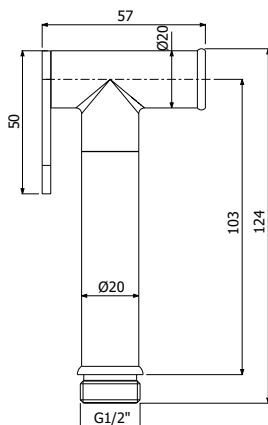

COMPONENTI & ACCESSORI... DOCCETTE
COMPONENTS & SPARE PARTS... HAND SHOWERS

16002833

Doccetta SHUT-OFF ROUND
ROUND SHUT-OFF hi-pressure brass hand shower

FINITURE | FINISHING

CR	Cromo - Chrome	35,00
CN	Cromo nero - Black chrome	64,00
NB	Nickel spazzolato - Brushed nickel	59,00
OR	Oro - Gold	68,00
GT	Grafite - Graphite	61,00
NE	Nero opaco - Matt black	53,00
BI	Bianco opaco - Matt white	53,00

16002834