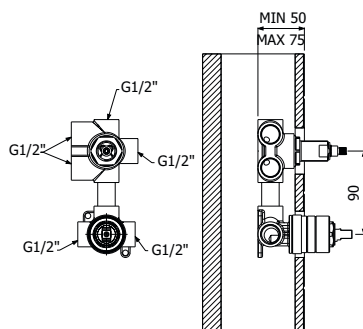

Elemento incasso miscelatore monocomando doccia a parete deviatore 4-vie

Concealed element wall mounted built-in single lever shower mixer 4-ways diverter

FINITURE | FINISHING

Ottone - Brass	195,00

IMBALLO | PACKAGING

RICAMBI | SPARE PARTS