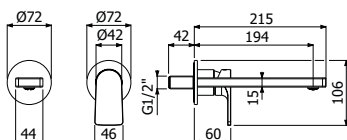

TRIM ESTERNI E INCASSI EXPOSED & CONCEALED COMPONENTS

500537 _ _