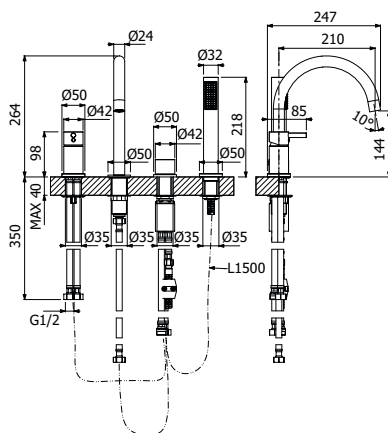

IMBALLO | PACKAGING

RICAMBI | SPARE PARTS

16001442

700106 \_ \_

Miscelatore monocomando 4 fori bordo vasca  
> parte incasso inclusa  
Deck mounted 4-holes single lever bath mixers  
> concealed part included