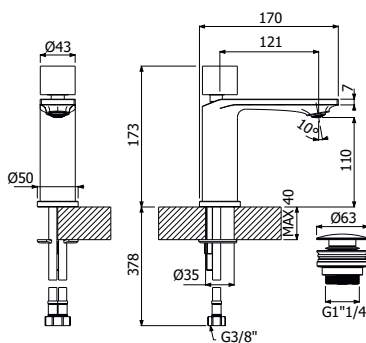

FINITURE | FINISHING

CR	Cromo - Chrome	418,00
NE	Nero opaco - Matt black	627,00
NB	Nickel spazzolato - Brushed nickel	710,00
OS	Oro spazzolato - Brushed gold	878,00
NENB	Nero/Nickel - Black/Nickel	644,00
NBNE	Nickel/Nero - Nickel/Black	688,00

IMBALLO | PACKAGING

RICAMBI | SPARE PARTS