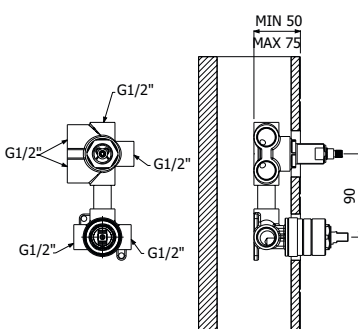

Elemento incasso miscelatore monocomando doccia a parete deviatore 4-vie

Concealed element wall mounted built-in single lever shower mixer 4-ways diverter

FINITURE | FINISHING

Ottone - Brass 195,00

IMBALLO | PACKAGING

RICAMBI | SPARE PARTS