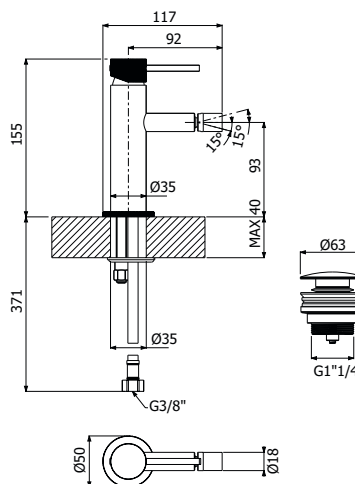

FINITURE | FINISHING

CR Cromo - Chrome	248,00
NB Nickel spazzolato - Brushed nickel	374,00
OS Oro spazzolato - Brushed gold	445,00
NU Ottone naturale - Natural brass	445,00

IMBALLO | PACKAGING

RICAMBI | SPARE PARTS