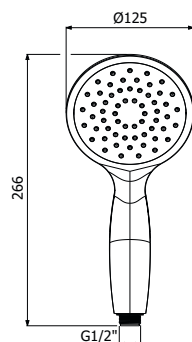

FINITURE | FINISHING

CR	Cromo - Chrome	22,00

Doccetta 3 getti CAP-3
CAP-3 EasyClean ABS 3 sprays hand shower

16003448