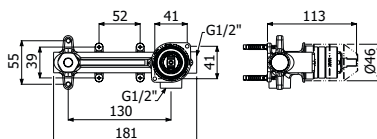

300083 _ _

Elemento incasso miscelatore monocomando lavabo 2-fori a parete

Concealed element wall mounted built-in 2-holes single lever basin mixer

FINITURE | FINISHING

Ottone - Brass	120,00