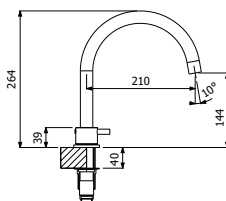

## LAVABO WASHBASIN

500086 \_ \_

Gruppo miscelazione 3 fori bordo lavabo  
> 2 vitoni  
> parte incasso inclusa  
> senza scarico

*Deck mounted built-in 3 holes basin mixer*  
> 2 valves  
> concealed element included  
> waste not included