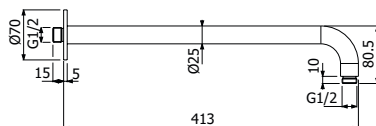

Braccio doccia a parete in acciaio inox ROUND -400

Stainless steel ROUND -400 wall mounted shower arm