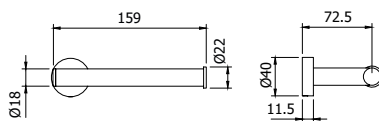

Porta rotolo carta igienica a parete
Wall mounted stainless steel toilet paper roll holder