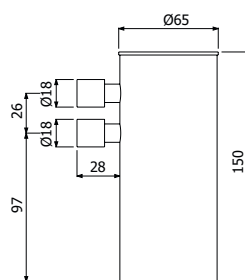

FINITURE | FINISHING

AC Acciaio inox - Stainless steel **115,00**

900141 __