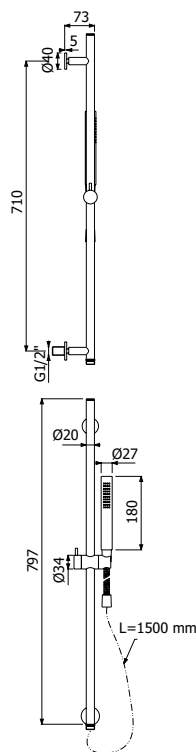

900135 _ _

FINITURE | FINISHING

AC Acciaio inox - Stainless steel

677,00

SISTEMA DOCCIA NOX-1 interamente in acciaio, composto da asta saliscendi H 800mm con presa acqua integrata, flessibile doppia aggraffatura e doppia calotta conica girevole anti torsione L 1500mm e doccetta monogetto NOX-1 EasyClean

Full Stainless Steel NOX-1 SHOWER SYSTEM composed of sliding bar with water inlet included H 800mm, double interlock anti torsion double conical swivelling flexible hose L 1500mm and EasyClean NOX-1 single spray hand shower

900149 _ _

FINITURE | FINISHING

AC Acciaio inox - Stainless steel

347,00