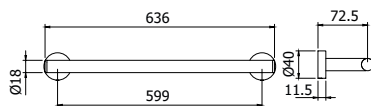

Barra porta asciugamano a parete

> L 600mm

Wall mounted stainless steel towel rail

> L 600mm

900156 __

FINITURE | FINISHING

CR Cromo - Chrome

70,00