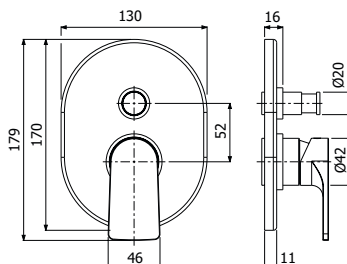

Trim esterno miscelatore monocomando doccia deviatore 2-vie incasso a parete

> corpo incasso necessario art **300082**

Exposed components wall mounted built-in single lever shower mixer 2-ways diverter

> concealed element required art **300082**

FINITURE | FINISHING

CR	Cromo - Chrome	112,00
GT	Grafite - Graphite	190,00
NE	Nero opaco - Matt black	168,00

IMBALLO | PACKAGING