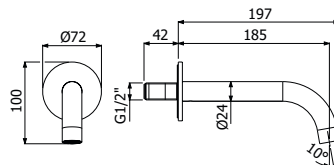

LAVABO E BIDET
WASHBASIN & BIDET

500349 _ _

Miscelatore monocomando bordo lavabo 3 fori

- > 2 vitoni
- > parte incasso inclusa
- > senza scarico

Deck mounted 3-holes single lever basin mixer

- > 2 valves
- > concealed part included
- > waste not included

FINITURE | FINISHING

CR	Cromo - Chrome	318,00
CN	Cromo nero - Black chrome	572,00
NB	Nickel spazzolato - Brushed nickel	540,00
OS	Oro spazzolato - Brushed gold	668,00
GT	Grafite - Graphite	550,00
NE	Nero opaco - Matt black	477,00
BI	Bianco opaco - Matt white	477,00

IMBALLO | PACKAGING

RICAMBI | SPARE PARTS

500144 _ _

Bocca lavabo a parete
Wall mounted built-in basin spout

FINITURE | FINISHING

CR	Cromo - Chrome	121,00
CN	Cromo nero - Black chrome	218,00
NB	Nickel spazzolato - Brushed nickel	206,00
OS	Oro spazzolato - Brushed gold	254,00
GT	Grafite - Graphite	209,00
NE	Nero opaco - Matt black	182,00
BI	Bianco opaco - Matt white	182,00

IMBALLO | PACKAGING

RICAMBI | SPARE PARTS

600067 _ _

Miscelatore monocomando bidet

- > flessibili inox G3/8"
- > senza scarico

Single lever bidet mixer

- > G3/8" stainless steel flexible hoses
- > waste not included

FINITURE | FINISHING

CR	Cromo - Chrome	193,00
CN	Cromo nero - Black chrome	347,00
NB	Nickel spazzolato - Brushed nickel	328,00
OS	Oro spazzolato - Brushed gold	405,00
GT	Grafite - Graphite	333,00
NE	Nero opaco - Matt black	289,00
BI	Bianco opaco - Matt white	289,00

IMBALLO | PACKAGING

RICAMBI | SPARE PARTS