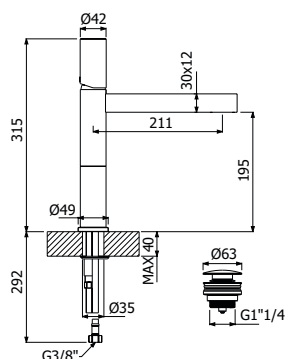

500337 _ _

Miscelatore monocomando lavabo medio
> flessibili inox G3/8"
> con scarico pop-up push
Medium single lever basin mixer
> G3/8" stainless steel flexible hoses
> push pop-up waste included

FINITURE | FINISHING

CR Cromo - Chrome 367,00
NB Nickel spazzolato - Brushed nickel 625,00

IMBALLO | PACKAGING

RICAMBI | SPARE PARTS

500205 _ _

Miscelatore monocomando lavabo alto
> flessibili inox G3/8"
> senza scarico
High single lever basin mixer
> G3/8" stainless steel flexible hoses
> waste not included

FINITURE | FINISHING

CR Cromo - Chrome 362,00
NB Nickel spazzolato - Brushed nickel 615,00

IMBALLO | PACKAGING

RICAMBI | SPARE PARTS

500335 _ _

Miscelatore monocomando lavabo alto
> flessibili inox G3/8"
> con scarico pop-up push
High single lever basin mixer
> G3/8" stainless steel flexible hoses
> push pop-up waste included

FINITURE | FINISHING

CR Cromo - Chrome 400,00
NB Nickel spazzolato - Brushed nickel 681,00

IMBALLO | PACKAGING

RICAMBI | SPARE PARTS