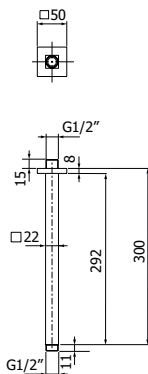

### IMBALLO | PACKAGING

25,5x6x4

800400 \_ \_

SQUARE-300 braccio doccia verticale in ottone  
1/2"MM 22x22mm - H 300mm

SQUARE-300 hanging brass shower arm  
1/2"MM 22x22mm - H 300mm