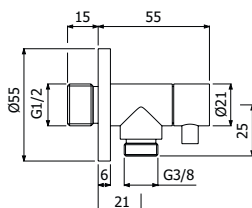

FINITURE | FINISHING

AC Acciaio inox - Stainless steel **108,00**