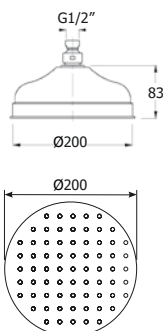

DOCCIA SHOWER

800353 _ _

Soffione monogetto OF-200 in ottone, diam. 200mm - H 83mm

Single spray OF-200 brass showerhead, diam. 200mm - H 83mm

FINITURE | FINISHING

CR	Cromo - Chrome	171,00
CN	Cromo nero - Black chrome	308,00
NB	Nichel spazzolato - Brushed nickel	291,00
OR	Oro - Gold	335,00
OS	Oro spazzolato - Brushed gold	360,00
VO	Vecchio ottone - Old brass	274,00
VR	Vecchio rame - Old copper	274,00
VA	Vecchio argento - Old silver	291,00
GT	Grafite - Graphite	297,00
NE	Nero opaco - Matt black	258,00
BI	Bianco opaco - Matt white	258,00

IMBALLO | PACKAGING

22,5x21,5x14

800354 _ _