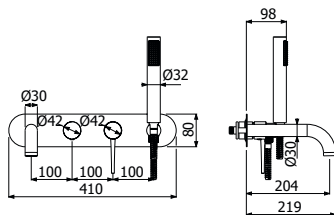

IMBALLO | PACKAGING

RICAMBI | SPARE PARTS

700278 \_ \_

Trim esterno miscelatore monocomando vasca a parete

> corpo incasso necessario art **300089**

Exposed components single lever bath mixer

> concealed element required art **300089**