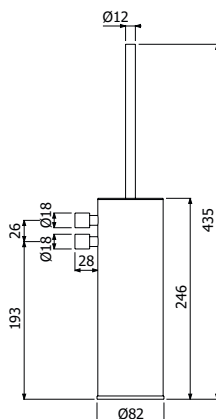

**900141** \_\_

Porta spazzolini da appoggio  
*Free standing stainless steel toothbrushes dispenser*

**FINITURE | FINISHING**

**AC** Acciaio inox - Stainless steel **90,00**

**900142** \_\_

Porta scopino WC sospeso  
*Wall mounted stainless steel toilet brush holder*