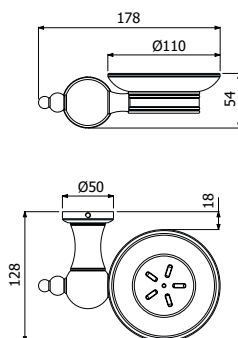

Porta sapone a parete
Wall mounted soap dish