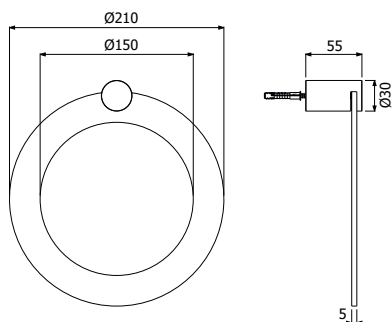

IMBALLO | PACKAGING

900163 __

Anello portasciugamano a parete
Wall mounted towel rail