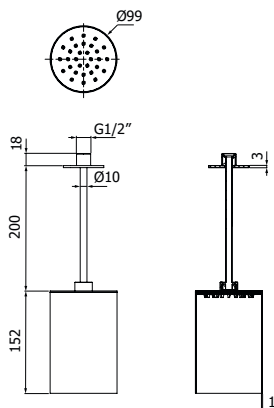

FINITURE | FINISHING

CR	Cromo - Chrome	518,00
NB	Nichel spazzolato - Brushed nickel	881,00

Soffione doccia a soffitto monogetto CALIX-2 EasyClean in acciaio inox 1/2" M, diam 100mm - braccio H 350 mm

Hanging single spray CALIX-2 EasyClean stainless steel showerhead 1/2" M, diam 100mm - arm H 350 mm

IMBALLO | PACKAGING