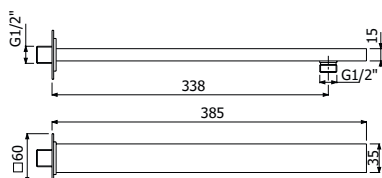

BRACCI DOCCIA SHOWER ARMS

800399 _ _

169-360 braccio doccia a parete in ottone
1/2"MM 35x12mm - L 360mm

169-360 wall mounted brass shower arm
1/2"MM 35x12mm - L 360mm

FINITURE | FINISHING

CR	Cromo - Chrome	94,00
CN	Cromo nero - Black chrome	168,00
NB	Nickel spazzolato - Brushed nickel	160,00
OR	Oro - Gold	183,00
OS	Oro spazzolato - Brushed gold	197,00
VO	Vecchio ottone - Old brass	150,00
VR	Vecchio rame - Old copper	150,00
VA	Vecchio argento - Old silver	160,00
GT	Grafite - Graphite	162,00
NE	Nero opaco - Matt black	141,00
BI	Bianco opaco - Matt white	141,00

IMBALLO | PACKAGING

35x10x3,5

0,5

800431 _ _