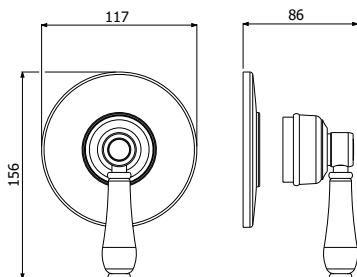

TRIM ESTERNI E INCASSI
EXPOSED & CONCEALED COMPONENTS

800127 _ _

Trim esterno miscelatore monocomando doccia incasso a parete

> corpo incasso necessario art **300028**

Exposed components wall mounted built-in single lever shower mixer

> concealed element required art **300028**

FINITURE | FINISHING

CR	Cromo - Chrome	120,00
VO	Vecchio ottone - Old brass	191,00
VR	Vecchio rame - Old copper	191,00
VA	Vecchio argento - Old silver	203,00

MANIGLIE | HANDLES (vedi/see pag. 246)

IMBALLO | PACKAGING

300028 _ _