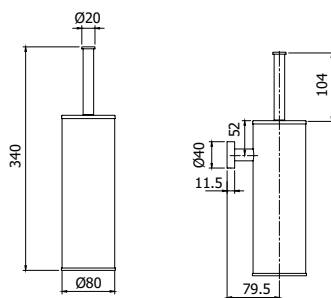

FINITURE | FINISHING

CR Cromo - Chrome

120,00

Porta spazzolini sospeso
Wall mounted stainless steel toothbrushes dispenser

900157 __