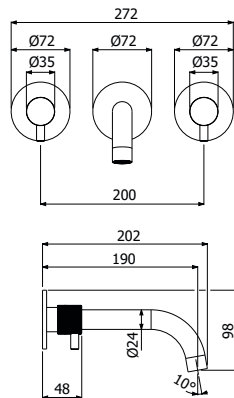

**LAVABO
WASHBASIN**

500631 _ _

Trim esterno gruppo miscelazione lavabo 3 fori a parete
> 2 vitoni
> corpo incasso necessario art **300092**
Exposed components wall mouted 3-holes basin mixer
> 2 valves
> concealed element required art **300092**

FINITURE | FINISHING

CR	Cromo - Chrome	298,00
NB	Nickel spazzolato - Brushed nickel	437,00
OS	Oro spazzolato - Brushed gold	516,00
NU	Ottone naturale - Natural brass	516,00

IMBALLO | PACKAGING

RICAMBI | SPARE PARTS

16000194

300092 _ _