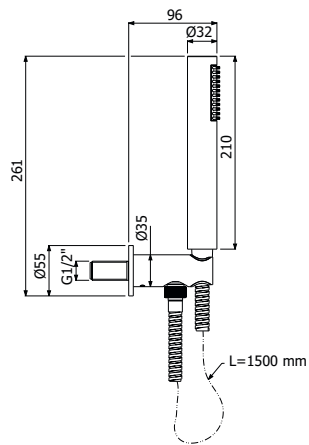

900113 _ _

FINITURE | FINISHING

CR	Cromo - Chrome	116,00
CN	Cromo nero - Black chrome	208,00
NB	Nickel spazzolato - Brushed nickel	197,00
OR	Oro - Gold	226,00
GT	Grafite - Graphite	200,00
NE	Nero opaco - Matt black	174,00
BI	Bianco opaco - Matt white	174,00

IMBALLO | PACKAGING

900130 _ _

FINITURE | FINISHING

CR	Cromo - Chrome	98,00

900105 _ _

FINITURE | FINISHING

CR	Cromo - Chrome	90,00