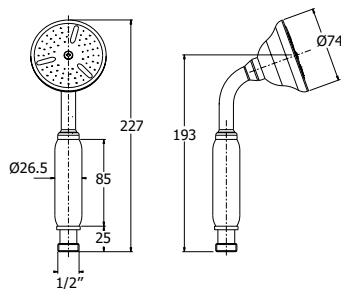

Doccetta monogetto OF-74
OF-74 EasyClean ABS single spray hand shower