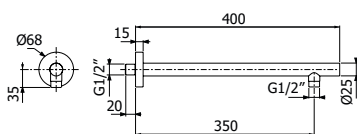

**BRACCI DOCCIA
SHOWER ARMS**

800085 _ _

FLUTE-350 braccio doccia a parete in ottone
1/2"MM diam 25mm - L 350mm

*FLUTE-350 wall mounted brass shower arm
1/2"MM diam 25mm - L 350mm*

FINITURE | FINISHING

CR	Cromo - Chrome	90,00
CN	Cromo nero - Black chrome	163,00
NB	Nickel spazzolato - Brushed nickel	153,00
OR	Oro - Gold	176,00
OS	Oro spazzolato - Brushed gold	189,00
VO	Vecchio ottone - Old brass	144,00
VR	Vecchio rame - Old copper	144,00
VA	Vecchio argento - Old silver	153,00
GT	Grafite - Graphite	156,00
NE	Nero opaco - Matt black	135,00
BI	Bianco opaco - Matt white	135,00

IMBALLO | PACKAGING

43x7,5x5

0,6

800379 _ _