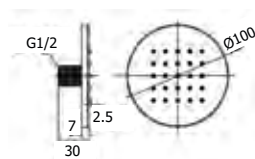

FINITURE | FINISHING

CR	Cromo - Chrome	460,00
CN	Cromo nero - Black chrome	828,00
NB	Nickel spazzolato - Brushed nickel	782,00
OR	Oro - Gold	897,00
OS	Oro spazzolato - Brushed gold	966,00
VO	Vecchio ottone - Old brass	736,00
VR	Vecchio rame - Old copper	736,00
VA	Vecchio argento - Old silver	782,00
GT	Grafite - Graphite	796,00
NE	Nero opaco - Matt black	690,00
BI	Bianco opaco - Matt white	690,00

SISTEMA OF-300 - BRACCIO SOFFIONE a soffitto composto da ROUND-300 braccio doccia verticale in ottone 1/2"MM diam 23mm - H 300mm e soffione monogetto OF-300 in ottone diam 300mm - H 115mm

Hanging OF-300 - SHOWER SYSTEM composed of hanging ROUND-300 brass 1/2"MM shower arm diam 23mm - H 300mm and single spray OF-300 brass showerhead diam 300mm - H 115mm

800371 _ _