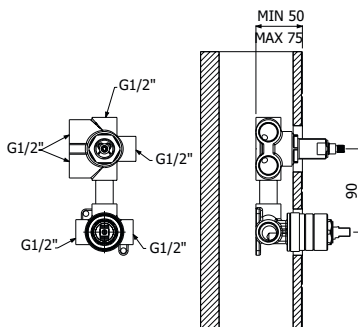

Elemento incasso miscelatore monocomando doccia a parete deviatore 4-vie

Concealed element wall mounted built-in single lever shower mixer 4-ways diverter

FINITURE | FINISHING

Ottone - Brass **195,00**

IMBALLO | PACKAGING

RICAMBI | SPARE PARTS