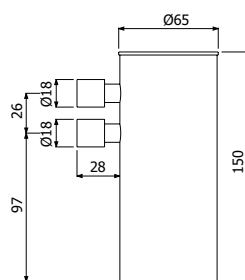

FINITURE | FINISHING

AC Acciaio inox - Stainless steel **150,00**

900140 __

FINITURE | FINISHING

AC Acciaio inox - Stainless steel **115,00**

900141 __