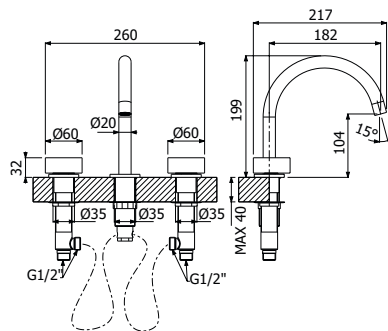

IMBALLO | PACKAGING

RICAMBI | SPARE PARTS

500519 _ _