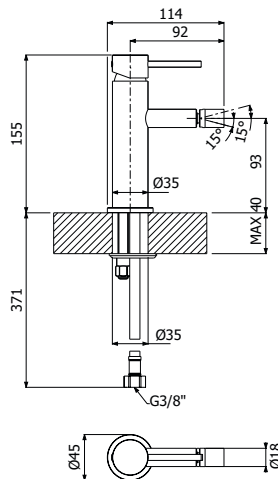

Miscelatore monocomando bidet ECO

- > flessibili inox G3/8"
- > con scarico pop-up push

ECO single lever bidet mixer

- > G3/8" stainless steel flexible hoses
- > push pop-up waste included

FINITURE | FINISHING

CR	Cromo - Chrome	198,00
CN	Cromo nero - Black chrome	341,00
NB	Nickel spazzolato - Brushed nickel	324,00
OS	Oro spazzolato - Brushed gold	395,00
GT	Grafite - Graphite	329,00
NE	Nero opaco - Matt black	289,00
BI	Bianco opaco - Matt white	289,00

IMBALLO | PACKAGING

RICAMBI | SPARE PARTS

600088WS _ _