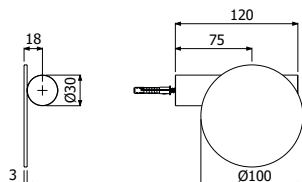

900164 __

Portasapone a parete
Wall mounted soap dispenser

FINITURE | FINISHING

CR	Cromo - Chrome	120,00
NE	Nero opaco - Matt black	180,00
NB	Nichel spazzolato - Brushed nickel	204,00
OS	Oro spazzolato - Brushed gold	252,00

900158 __