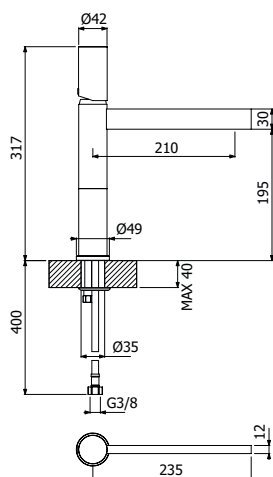

FINITURE | FINISHING

CR	Cromo - Chrome	329,00
NB	Nichel spazzolato - Brushed nickel	559,00

IMBALLO | PACKAGING

RICAMBI | SPARE PARTS