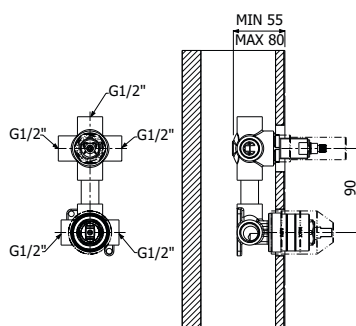

**IMBALLO | PACKAGING**

23x20,5x10

16

1,0

**300090** \_ \_

Elemento incasso miscelatore monocomando doccia a parete deviatore 3-vie

*Concealed element wall mounted built-in single lever shower mixer 3-ways diverter*