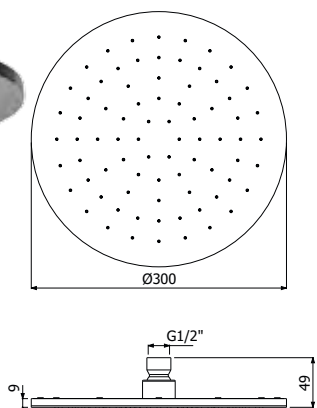

Ispezionabile
Easy inspection

FINITURE | FINISHING

CR Cromo - Chrome **204,00**

Soffione ispezionabile monogetto ROUND-300/9
EasyClean in acciaio inox diam. 300mm - H 9mm

*Single spray ROUND-300/9 EasyClean easy
inspection stainless steel showerhead diam.
300mm - H 9mm*

IMBALLO | PACKAGING

32,5x31,5x6 1,8