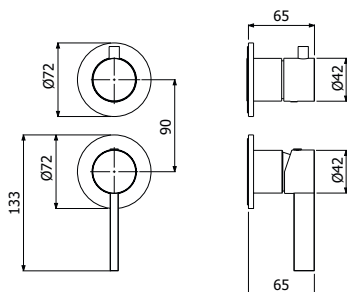

TRIM ESTERNI E INCASSI
EXPOSED & CONCEALED COMPONENTS

800683 _ _

Trim esterno miscelatore monocomando doccia deviatore 4-vie incasso a parete
> corpo incasso necessario art **300091**

Exposed components wall mounted built-in single lever shower mixer 4-ways diverter
> *concealed element required art **300091***

FINITURE | FINISHING

CR	Cromo - Chrome	198,00
CN	Cromo nero - Black chrome	356,00
NB	Nickel spazzolato - Brushed nickel	337,00
OR	Oro - Gold	396,00

IMBALLO | PACKAGING

300091 _ _