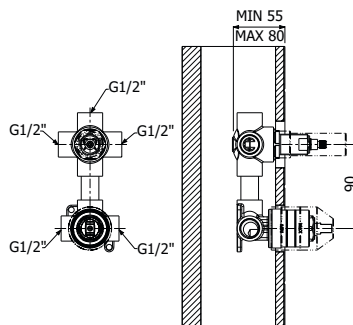

300090 _ _

Elemento incasso miscelatore monocomando doccia a parete deviatore 3-vie

Concealed element wall mounted built-in single lever shower mixer 3-ways diverter

FINITURE | FINISHING

Ottone - Brass

170,00

IMBALLO | PACKAGING

23x20,5x10

16

1,2

RICAMBI | SPARE PARTS

16000007

16002859