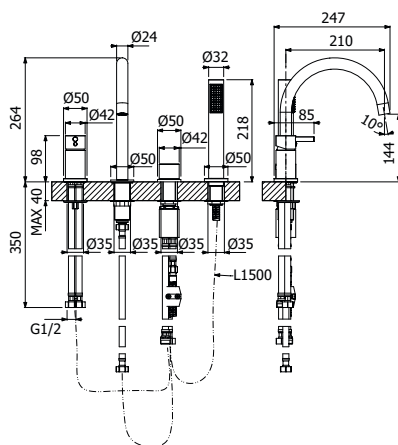

RICAMBI | SPARE PARTS

16000007 16000740

700106 \_ \_

Miscelatore monocomando 4 fori bordo vasca  
 > parte incasso inclusa  
*Deck mounted 4-holes single lever bath mixers*  
 > *concealed part included*