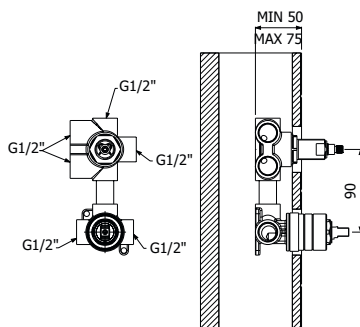

Elemento incasso miscelatore monocomando
doccia a parete deviatore 4-vie

*Concealed element wall mounted built-in
single lever shower mixer 4-ways diverter*

FINITURE | FINISHING

Ottone - Brass	195,00

IMBALLO | PACKAGING

RICAMBI | SPARE PARTS