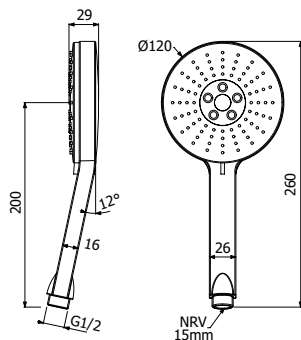

COMPONENTI & ACCESSORI... DOCCETTE
COMPONENTS & SPARE PARTS... HAND SHOWERS

16002904