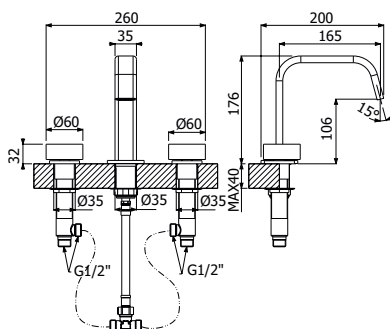

### 500520 \_ \_

Gruppo miscelazione 3 fori bordo lavabo

- > 2 vitoni
- > canna "J"
- > parte incasso inclusa

Deck mounted built-in 3 holes basin mixer

- > 2 valves
- > spout model "J"
- > concealed element included