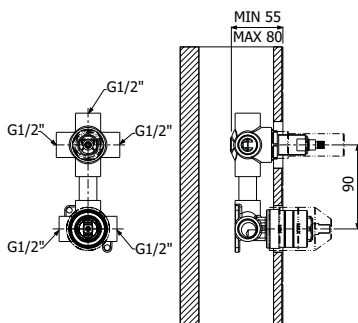

300090 _ _

Elemento incasso miscelatore monocomando doccia a parete deviatore 3-vie

Concealed element wall mounted built-in single lever shower mixer 3-ways diverter

FINITURE | FINISHING

Ottone - Brass **170,00**

IMBALLO | PACKAGING

23x20,5x10 16 1,2

RICAMBI | SPARE PARTS

1600007 **16002859**