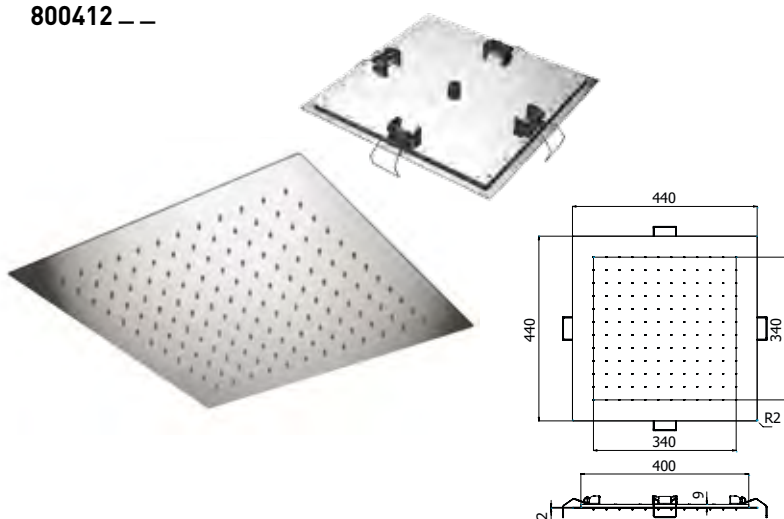

800412 _ _

FINITURE | FINISHING

CR	Cromo - Chrome	693,00
CN	Cromo nero - Black chrome	1.137,00
NB	Nickel spazzolato - Brushed nickel	1.178,00
GT	Grafite - Graphite	1.199,00
NE	Nero opaco - Matt black	1.040,00
BI	Bianco opaco - Matt white	1.040,00

Soffione a soffitto incasso facilitato monogetto SQUARE EASY-440 EasyClean in acciaio inox, 440x440mm

Ceiling mounted built-in fast fixing single spray SQUARE EASY-440 EasyClean stainless steel showerhead, 440x440mm

IMBALLO | PACKAGING

800287 _ _