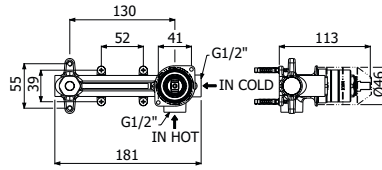

IMBALLO | PACKAGING

37,5x28,5x11

RICAMBI | SPARE PARTS

16000194

**TRIM ESTERNI E INCASSI**  
**EXPOSED & CONCEALED COMPONENTS**

ECO: eco-system

WS: water saving

**300083WS**