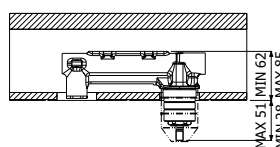

300083 _ _

Elemento incasso miscelatore monocomando lavabo 2-fori a parete

Concealed element wall mounted built-in 2-holes single lever basin mixer

FINITURE | FINISHING

Ottone - Brass	120,00