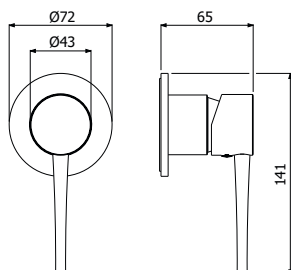

Trim esterno miscelatore monocomando doccia incasso a parete
> corpo incasso necessario art **300081**

Exposed components wall mounted built-in single lever shower mixer

> concealed element required art **300081**

FINITURE | FINISHING

CR	Cromo - Chrome	105,00
NB	Nickel spazzolato - Brushed nickel	178,00
NE	Nero opaco - Matt black	157,00

IMBALLO | PACKAGING