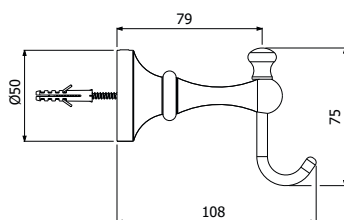

Supporto porta accappatoio a parete

Wall mounted stainless steel robe hook

FINITURE | FINISHING

CR	Cromo - Chrome	94,00
VO	Vecchio ottone - Old brass	150,00
VR	Vecchio rame - Old copper	150,00
VA	Vecchio argento - Old silver	160,00
OR	Oro - Gold	183,00

IMBALLO | PACKAGING