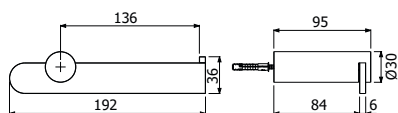

900159 __

FINITURE | FINISHING

CR	Cromo - Chrome	132,00
NE	Nero opaco - Matt black	198,00
NB	Nichel spazzolato - Brushed nickel	224,00
OS	Oro spazzolato - Brushed gold	277,00