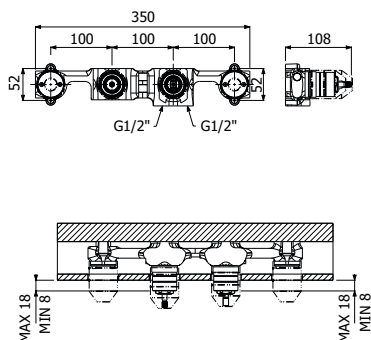

300089 _ _

Elemento incasso miscelatore monocomando 4 fori vasca a parete
Concealed element 4 holes wall mounted built-in single lever bath mixer

FINITURE | FINISHING

Ottone - Brass	380,00

IMBALLO | PACKAGING

RICAMBI | SPARE PARTS

16000007

16000740

700112 _ _

Bocca vasca a parete
> parte incasso inclusa
Wall mounted built-in bath spout
> *concealed part included*

FINITURE | FINISHING

CR	Cromo - Chrome	130,00
NB	Nickel spazzolato - Brushed nickel	221,00
OS	Oro spazzolato - Brushed gold	273,00
NU	Ottone naturale - Natural brass	273,00

IMBALLO | PACKAGING

RICAMBI | SPARE PARTS

16001442