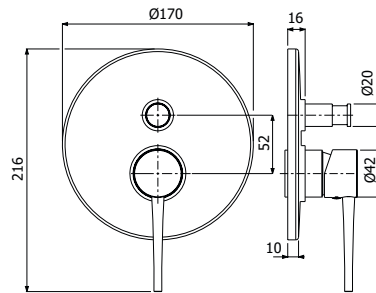

TRIM ESTERNI E INCASSI
EXPOSED & CONCEALED COMPONENTS

300081 _ _

Elemento incasso miscelatore monocomando doccia a parete
Concealed element wall mounted built-in single lever shower mixer

FINITURE | FINISHING

Ottone - Brass **95,00**

IMBALLO | PACKAGING

RICAMBI | SPARE PARTS

16000007

800654 _ _

Trim esterno miscelatore monocomando doccia deviatore 2-vie incasso a parete
> corpo incasso necessario art **300082**
Exposed components wall mounted built-in single lever shower mixer 2-ways diverter
> *concealed element required art **300082***

FINITURE | FINISHING

CR Cromo - Chrome **149,00**
NB Nickel spazzolato - Brushed nickel **252,00**
NE Nero opaco - Matt black **223,00**

IMBALLO | PACKAGING

800749 _ _

Trim esterno miscelatore monocomando doccia deviatore 2-vie incasso a parete
> piastra inox
> corpo incasso necessario art **300082**
Exposed components wall mounted built-in single lever shower mixer 2-ways diverter
> *concealed element required art **300082***
> *stainless steel plate*

FINITURE | FINISHING

CR Cromo - Chrome **193,00**
NB Nickel spazzolato - Brushed nickel **327,00**
NE Nero opaco - Matt black **289,00**

IMBALLO | PACKAGING