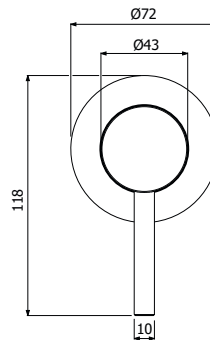

Trim esterno miscelatore monocomando
doccia incasso a parete
> corpo incasso necessario art **300081**
*Exposed components wall mounted built-in
single lever shower mixer*
> *concealed element required art 300081*

FINITURE | FINISHING

CR	Cromo - Chrome	144,00
NB	Nickel spazzolato - Brushed nickel	209,00
OS	Oro spazzolato - Brushed gold	246,00
NU	Ottone naturale - Natural brass	246,00

IMBALLO | PACKAGING

14,6x12,5x9

20

300081