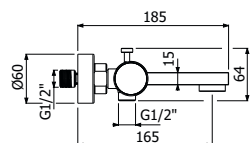

700201 _ _

Miscelatore monocomando esterno vasca a parete

Wall mounted single lever bath mixer

FINITURE | FINISHING

CR Cromo - Chrome 380,00
NB Nickel spazzolato - Brushed nickel 646,00

IMBALLO | PACKAGING

RICAMBI | SPARE PARTS

700274 _ _

Trim esterno miscelatore monocomando vasca a parete

> corpo incasso necessario art **300089**

Exposed components single lever bath mixer

> concealed element required art **300089**

FINITURE | FINISHING

CR Cromo - Chrome 920,00
NB Nickel spazzolato - Brushed nickel 1.015,00

IMBALLO | PACKAGING

RICAMBI | SPARE PARTS

300089 _ _

Elemento incasso miscelatore monocomando vasca a parete

Concealed element wall mounted built-in single lever bath mixer

FINITURE | FINISHING

Ottone - Brass 380,00

IMBALLO | PACKAGING

RICAMBI | SPARE PARTS