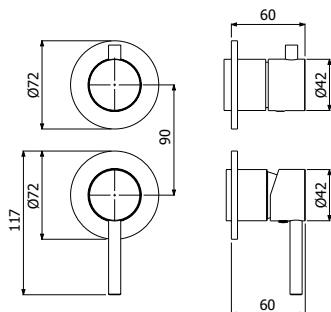

TRIM ESTERNI E INCASSI
EXPOSED & CONCEALED COMPONENTS

800703 _ _

Trim esterno miscelatore monocomando doccia deviatore 4-vie incasso a parete
> corpo incasso necessario art **300091**

Exposed components wall mounted built-in single lever shower mixer 4-ways diverter
> concealed element required art **300091**

FINITURE | FINISHING

CR	Cromo - Chrome	171,00
CN	Cromo nero - Black chrome	307,00
NB	Nickel spazzolato - Brushed nickel	290,00
OS	Oro spazzolato - Brushed gold	358,00
GT	Grafite - Graphite	290,00
NE	Nero opaco - Matt black	255,00
BI	Bianco opaco - Matt white	255,00

IMBALLO | PACKAGING

300091 _ _