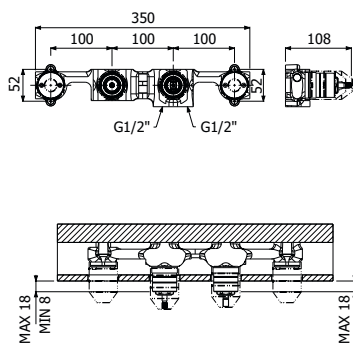

Elemento incasso miscelatore monocomando
vasca a parete
Concealed element wall mounted built-in
single lever bath mixer

FINITURE | FINISHING

Ottone - Brass	380,00

IMBALLO | PACKAGING

RICAMBI | SPARE PARTS