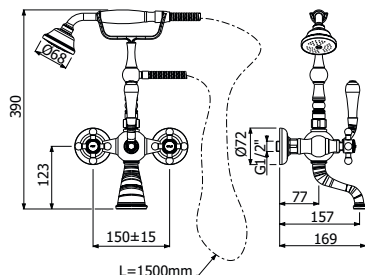

FINITURE | FINISHING

CR	Cromo - Chrome	526,00
VO	Vecchio ottone - Old brass	841,00
VR	Vecchio rame - Old copper	841,00
VA	Vecchio argento - Old silver	894,00
OR	Oro - Gold	1.025,00

IMBALLO | PACKAGING

RICAMBI | SPARE PARTS

16000648