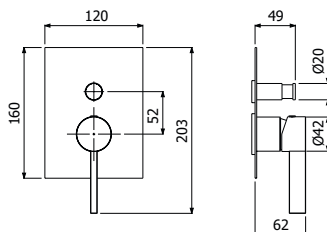

IMBALLO | PACKAGING

RICAMBI | SPARE PARTS

16000007

800650 _ _