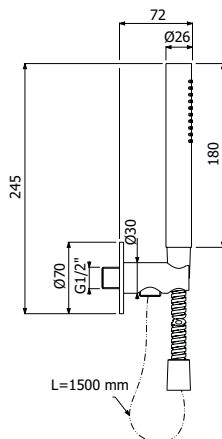

900148 — —

FINITURE | FINISHING

AC Acciaio inox - Stainless steel **328,00**

DUPLEX NOX-1 ROUND FRONT interamente in acciaio, composto da presa acqua ROUND FRONT con supporto doccetta frontale, flessibile doppia aggiratura e doppia calotta conica girevole anti torsione L 1500mm e doccetta mono getto NOX-1 EasyClean

Full Stainless Steel DUPLEX NOX-1 ROUND FRONT composed of ROUND FRONT water inlet with integrated front shower bracket, double interlock anti torsion double conical swivelling flexible hose L 1500mm and EasyClean NOX-1 single spray hand shower

900136 — —

FINITURE | FINISHING

AC Acciaio inox - Stainless steel **512,00**

NOX asta saliscendi interamente in acciaio inox - H 800mm con presa acqua integrata

Full Stainless Steel NOX sliding bar with water inlet included - H 800mm