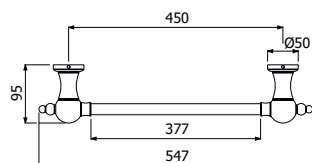

Porta scopino WC da appoggio  
*Free standing stainless steel toilet brush holder*

**OLD  
FASHION**  
accessories

---

ARMANDO VICARIO  
project

**COMPONENTI E ACCESSORI**  
**COMPONENTS & ACCESSORIES**

**900050** \_ \_