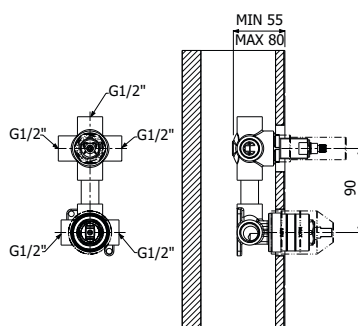

Elemento incasso miscelatore monocomando doccia a parete deviatore 3-vie

Concealed element wall mounted built-in single lever shower mixer 3-ways diverter

FINITURE | FINISHING

Ottone - Brass

170,00

IMBALLO | PACKAGING

23x20,5x10

16

1,2

RICAMBI | SPARE PARTS

16000007

16002859