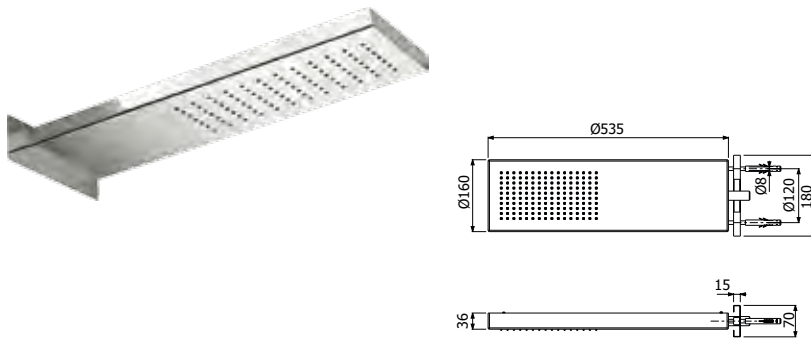

IMBALLO | PACKAGING

800089 _ _

FINITURE | FINISHING

CR Cromo - Chrome	534,00
CN Cromo nero - Black chrome	960,00
NB Nickel spazzolato - Brushed nickel	908,00
GT Grafite - Graphite	923,00
NE Nero opaco - Matt black	801,00
BI Bianco opaco - Matt white	801,00

Soffione doccia a parete monogetto WALL-1 EasyClean in acciaio inox. 1/2" M. 150x501mm - H 24mm

Wall mounted single spray WALL-1 EasyClean stainless steel showerhead. 1/2" M. 150x501mm - H 24mm

IMBALLO | PACKAGING

800423 _ _