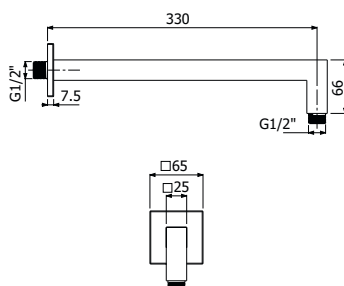

### IMBALLO | PACKAGING

243x7,5x5,5

0,5

800084 \_ \_

SQUARE-330 braccio doccia a parete in ottone  
1/2"MM 22x22mm - L 330mm

*SQUARE-330 wall mounted brass shower arm  
1/2"MM 22x22mm - L 330mm*