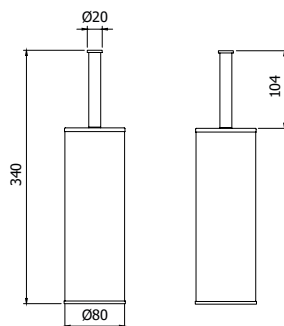

FINITURE | FINISHING

CR	Cromo - Chrome	100,00
NE	Nero opaco - Matt black	150,00
NB	Nichel spazzolato - Brushed nickel	170,00
OS	Oro spazzolato - Brushed gold	210,00

Dispenser porta spazzolini da appoggio
Free standing stainless steel toothbrushes dispenser

900174 __