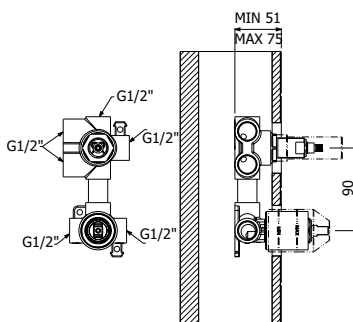

Elemento incasso miscelatore monocomando doccia a parete deviatore 4-vie

Concealed element wall mounted built-in single lever shower mixer 4-ways diverter

FINITURE | FINISHING

AC Acciaio inox - Stainless steel **364,00**

IMBALLO | PACKAGING

RICAMBI | SPARE PARTS