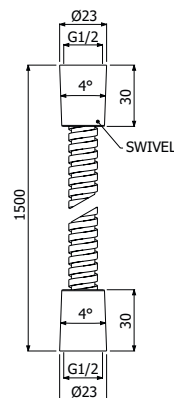

FINITURE | FINISHING

AC Acciaio inox - Stainless steel **55,00**