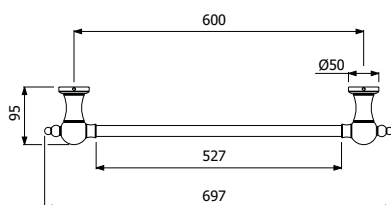

IMBALLO | PACKAGING

900051 _ _

Barra porta asciugamano a parete
> L 600mm

Wall mounted stainless steel towel rail
> L 600mm

FINITURE | FINISHING

CR	Cromo - Chrome	218,00
VO	Vecchio ottone - Old brass	349,00
VR	Vecchio rame - Old copper	349,00
VA	Vecchio argento - Old silver	371,00
OR	Oro - Gold	425,00

IMBALLO | PACKAGING

900048 _ _