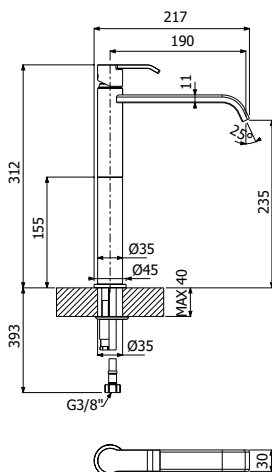

500244 _ _

Miscelatore monocomando lavabo alto

- > flessibili inox G3/8"
- > senza scarico

High single lever basin mixer

- > G3/8" stainless steel flexible hoses
- > waste not included

FINITURE | FINISHING

CR	Cromo - Chrome	206,00
CN	Cromo nero - Black chrome	371,00
NB	Nickel spazzolato - Brushed nickel	350,00
OS	Oro spazzolato - Brushed gold	432,00
GT	Grafite - Graphite	356,00
NE	Nero opaco - Matt black	309,00
BI	Bianco opaco - Matt white	309,00

IMBALLO | PACKAGING

RICAMBI | SPARE PARTS

16000224

16002253