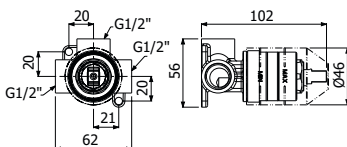

Elemento incasso miscelatore monocomando doccia a parete

Concealed element wall mounted built-in single lever shower mixer

FINITURE | FINISHING

Ottone - Brass	95,00