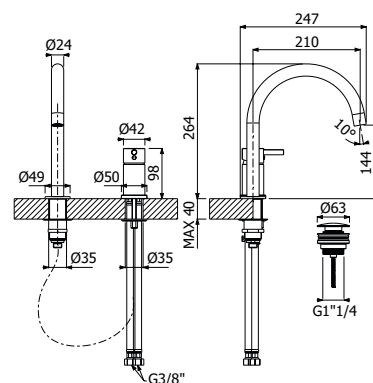

Miscelatore monocomando bordo lavabo 2 fori
> flessibili inox G3/8"
> con scarico pop-up push
Deck mounted 2-holes single lever basin mixer
> G3/8" stainless steel flexible hoses
> push pop-up waste included

FINITURE | FINISHING

CR Cromo - Chrome	294,00
NB Nickel spazzolato - Brushed nickel	499,00
NE Nero opaco - Matt black	441,00

IMBALLO | PACKAGING

RICAMBI | SPARE PARTS