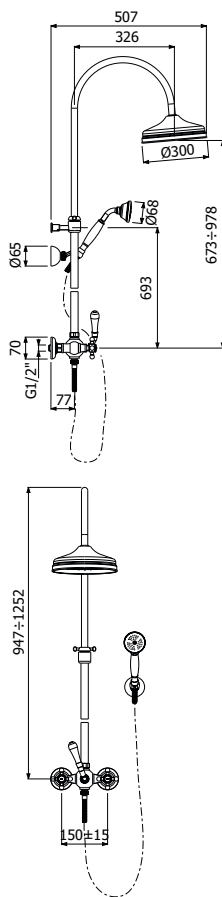

800004 _ _

FINITURE | FINISHING

CR	Cromo - Chrome	1.324,00
VO	Vecchio ottone - Old brass	2.118,00
VR	Vecchio rame - Old copper	2.118,00
VA	Vecchio argento - Old silver	2.251,00
OR	Oro - Gold	2.581,00

SISTEMA REGOLABILE COLONNA DOCCIA 05-C0 OLD FASHION con supporti regolabili, completa gruppo miscelazione 2-vitoni esterno doccia a parete con deviatore, maniglie a croce, soffione monogetto OLD FASHION-300 diam. 300mm - H 115mm in ottone, flessibile in ottone doppia aggaffatura calotta conica girevole anti-torsione L 1500mm, supporto doccia a parete frontale in ottone OLD FASHION e doccetta monogetto OF-74 in ottone

ADJUSTABLE OLD FASHION SHOWER COLUMN SYSTEM 05- C0 with brass adjustable brackets, composed of wall mounted 2-valves external shower mixers with diverter, cross handles, single spray OLD FASHION-300 brass showerhead diam. 300mm - H 115mm, L 1500mm double interlock anti-torsion swivelling conical brass flexible hose, OLD FASHION wall mounted brass front shower bracket and single spray OF-74 brass hand shower

IMBALLO | PACKAGING

39x24x17

5

RICAMBI | SPARE PARTS

16000648