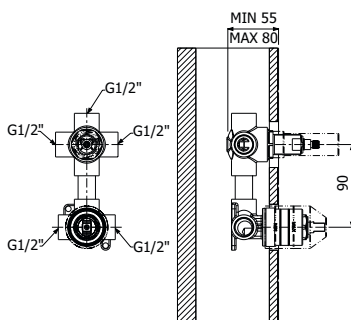

TRIM ESTERNI E INCASSI
EXPOSED & CONCEALED COMPONENTS

800633 _ _

Trim esterno miscelatore monocomando doccia deviatore 3-vie incasso a parete
> corpo incasso necessario art **300090**

Exposed components wall mounted built-in single lever shower mixer 3-ways diverter
> *concealed element required art **300090***

FINITURE | FINISHING

CR	Cromo - Chrome	221,00
NB	Nickel spazzolato - Brushed nickel	340,00
OS	Oro spazzolato - Brushed gold	408,00
NU	Ottone naturale - Natural brass	408,00

IMBALLO | PACKAGING

300090 _ _

Elemento incasso miscelatore monocomando doccia a parete deviatore 3-vie

Concealed element wall mounted built-in single lever shower mixer 3-ways diverter

FINITURE | FINISHING

Ottone - Brass	170,00

IMBALLO | PACKAGING

RICAMBI | SPARE PARTS

800802 _ _

Trim esterno miscelatore monocomando doccia deviatore 4-vie incasso a parete
> corpo incasso necessario art **300091**

Exposed components wall mounted built-in single lever shower mixer 4-ways diverter
> *concealed element required art **300091***

FINITURE | FINISHING

CR	Cromo - Chrome	221,00
NB	Nickel spazzolato - Brushed nickel	340,00
OS	Oro spazzolato - Brushed gold	408,00
NU	Ottone naturale - Natural brass	408,00

IMBALLO | PACKAGING