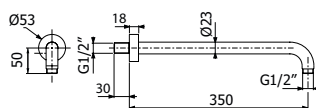

FOLD-350 braccio doccia a parete in ottone
1/2"MM diam 23mm - L 350mm

*FOLD-350 wall mounted brass shower arm
1/2"MM diam 23mm - L 350mm*

FINITURE | FINISHING

CR	Cromo - Chrome	64,00
CN	Cromo nero - Black chrome	114,00
NB	Nickel spazzolato - Brushed nickel	109,00
OR	Oro - Gold	124,00
OS	Oro spazzolato - Brushed gold	134,00
VO	Vecchio ottone - Old brass	102,00
VR	Vecchio rame - Old copper	102,00
VA	Vecchio argento - Old silver	109,00
GT	Grafite - Graphite	110,00
NE	Nero opaco - Matt black	96,00
BI	Bianco opaco - Matt white	96,00

IMBALLO | PACKAGING

43x10x3

0,5