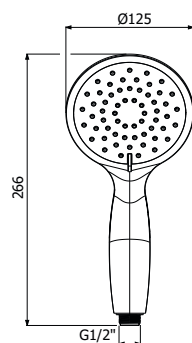

FINITURE | FINISHING

CR	Cromo - Chrome	21,00
CN	Cromo nero - Black chrome	37,00
NB	Nickel spazzolato - Brushed nickel	35,00
OR	Oro - Gold	41,00
OS	Oro spazzolato - Brushed gold	44,00
VO	Vecchio ottone - Old brass	33,00
VR	Vecchio rame - Old copper	33,00
VA	Vecchio argento - Old silver	35,00
GT	Grafite - Graphite	36,00
NE	Nero opaco - Matt black	32,00
BI	Bianco opaco - Matt white	32,00

16002905