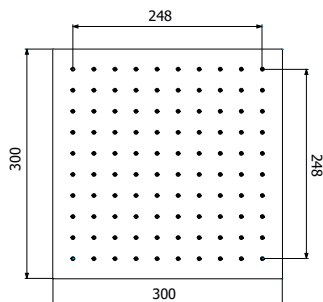

Soffione monogetto SQUARE-250/5 SLIM EasyClean in acciaio inox 250x250mm - H 5mm  
Single spray SQUARE-250/5 SLIM EasyClean stainless steel showerhead 250x250mm - H 5mm

**IMBALLO | PACKAGING**

**800349** \_ \_