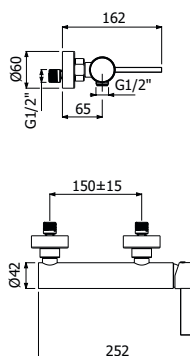

IMBALLO | PACKAGING

Bocca vasca a parete  
Wall mounted built-in bath spout

800007 \_ \_

FINITURE | FINISHING

<b>CR</b>	Cromo - Chrome	314,00
<b>CN</b>	Cromo nero - Black chrome	564,00
<b>NB</b>	Nickel spazzolato - Brushed nickel	534,00
<b>OR</b>	Oro - Gold	612,00