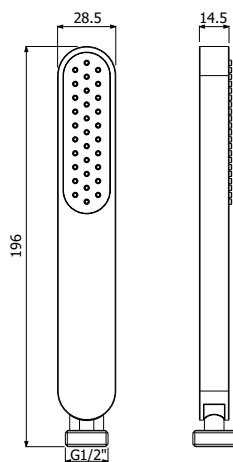

16002844

FINITURE | FINISHING

CR	Cromo - Chrome	28,00
CN	Cromo nero - Black chrome	50,00
NB	Nickel spazzolato - Brushed nickel	47,00
OR	Oro - Gold	54,00
GT	Grafite - Graphite	47,00
NE	Nero opaco - Matt black	42,00
BI	Bianco opaco - Matt white	42,00

1600409