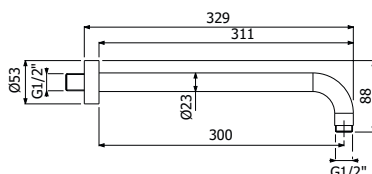

**IMBALLO | PACKAGING**

43x7,5x5

0,6

**800379** \_ \_

FOLD-300 braccio doccia a parete in ottone  
1/2"MM diam 23mm - L 300mm

*FOLD-300 wall mounted brass shower arm  
1/2"MM diam 23mm - L 300mm*

**FINITURE | FINISHING**