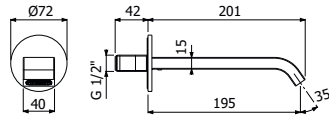

Bocca lavabo a parete  
 Wall mounted built-in basin spout

FINITURE | FINISHING

<b>CR</b>	Cromo - Chrome	123,00
<b>OSO</b>	Soft brass	258,00
<b>GT</b>	Grafite - Graphite	209,00
<b>NE</b>	Nero opaco - Matt black	185,00