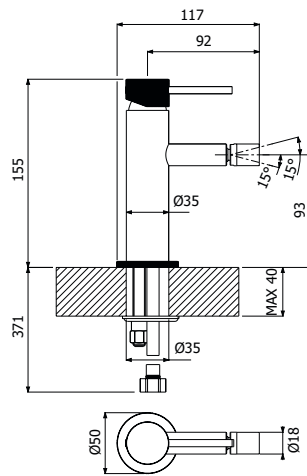

**BIDET
BIDET**

ECO: eco-system

WS: water saving

600097 _ _

Miscelatore monocomando bidet

- > flessibili inox G3/8"
- > senza scarico

Single lever bidet mixer

- > G3/8" stainless steel flexible hoses
- > waste not included

FINITURE | FINISHING

CR Cromo - Chrome	191,00
NB Nickel spazzolato - Brushed nickel	290,00
OS Oro spazzolato - Brushed gold	346,00
NU Ottone naturale - Natural brass	346,00

IMBALLO | PACKAGING

RICAMBI | SPARE PARTS

600097ECO _ _