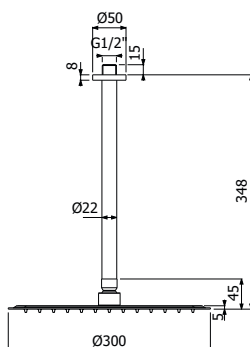

*Hanging ROUND-250/5 SHOWER SYSTEM composed of hanging ROUND-300 brass 1/2"MM shower arm diam 23mm - H 300mm and single spray ROUND-250/5 SLIM EasyClean stainless steel showerhead diam 250mm - H 5mm*

800466 \_ \_