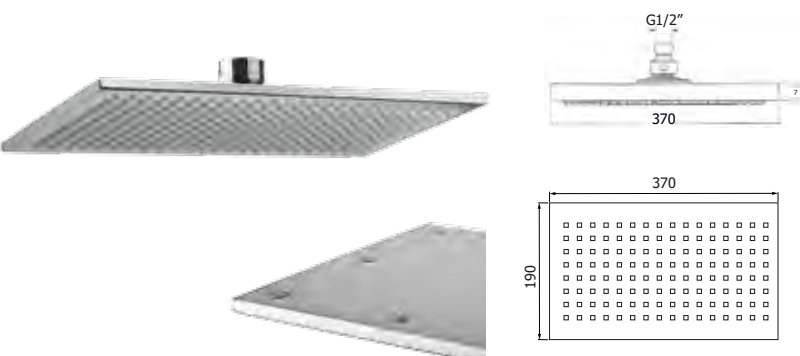

Ispezionabile
Easy inspection

FINITURE | FINISHING

CR	Cromo - Chrome	402,00
NB	Nickel spazzolato - Brushed nickel	683,00

Soffione ispezionabile monogetto 169-1L
EasyClean in ottone, 190x370mm - H 7mm
*Single spray 169-1L EasyClean easy inspection
brass showerhead, 190x370mm - H 7mm*

IMBALLO | PACKAGING

800599 _ _