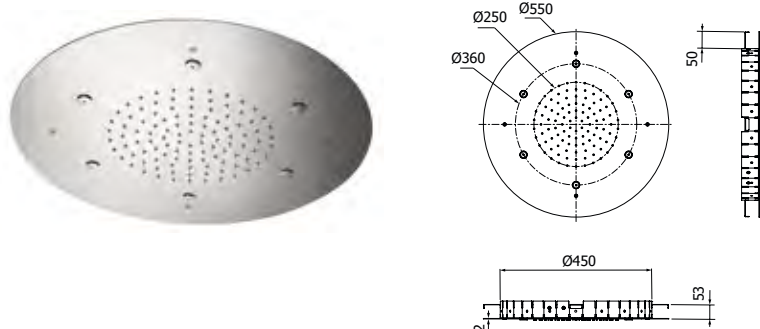

FINITURE | FINISHING

CR	Cromo - Chrome	1.474,00
CN	Cromo nero - Black chrome	2.653,00
NB	Nickel spazzolato - Brushed nickel	2.506,00
GT	Grafite - Graphite	2.550,00
NE	Nero opaco - Matt black	2.211,00
BI	Bianco opaco - Matt white	2.211,00

Soffione multifunzione incasso soffitto SPRAY-2 ROUND in acciaio inox. 2 funzioni selezionabili: pioggia EasyClean e nebulizzatori, diam 550mm. Richiede impianto idrico con deviatore 2-vie

Ceiling mounted built-in multifunction SPRAY-2 ROUND stainless steel showerhead. 2 selectable functions: rain EasyClean and nebulizers, diam 550mm. 2-ways diverter water system required for installation

IMBALLO | PACKAGING