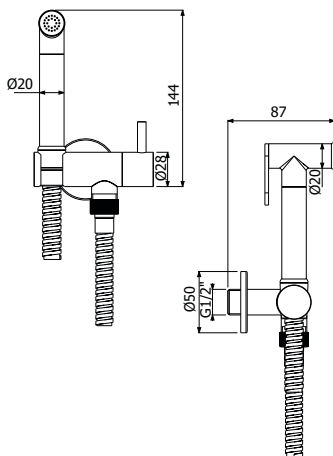

Duplex IDROSCOPINO SHUT - OFF ROUND
SHUT - OFF ROUND brass HYDROBRUSH
DUPLEX

FINITURE | FINISHING

CR	Cromo - Chrome	127,00
CN	Cromo nero - Black chrome	228,00
NB	Nickel spazzolato - Brushed nickel	216,00
OR	Oro - Gold	246,00
GT	Grafite - Graphite	219,00
NE	Nero opaco - Matt black	190,00
BI	Bianco opaco - Matt white	190,00

IMBALLO | PACKAGING