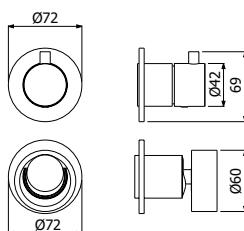

Trim esterno miscelatore monocomando doccia deviatore 3-vie incasso a parete
> corpo incasso necessario art **300090**

Exposed components wall mounted built-in single lever shower mixer 3-ways diverter

> *concealed element required art **300090***

FINITURE | FINISHING

CR	Cromo - Chrome	242,00
NE	Nero opaco - Matt black	363,00
NB	Nickel spazzolato - Brushed nickel	407,00
OS	Oro spazzolato - Brushed gold	506,00

IMBALLO | PACKAGING

23x20,5x10

16

1,0

300090 _ _