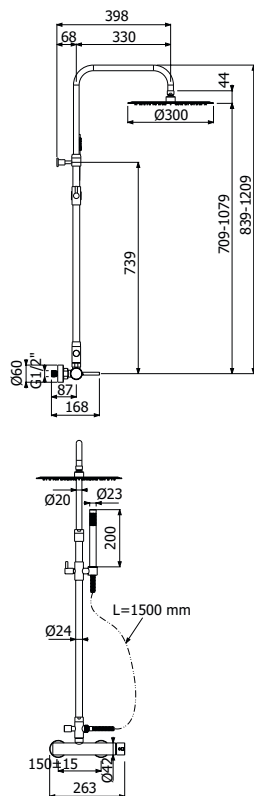

800377 --

FINITURE | FINISHING

CR	Cromo - Chrome	766,00
NB	Nickel spazzolato - Brushed nickel	1.301,00

SISTEMA COLONNA DOCCIA 02-C1 CYRCUS interamente in ottone, completa di miscelatore monocomando esterno doccia a parete, soffione monogetto ROUND 300/5 SLIM EasyClean diam 300mm - H 5mm, flessibile doppia aggraffatura calotta conica girevole anti-torsione L 1500mm e doccetta monogetto ROUND-1 EasyClean

Full brass CYRCUS SHOWER COLUMN 02-C1, composed of wall mounted single lever shower mixer, single spray EasyClean ROUND 300/5 SLIM showerhead diam 300mm - H 5mm, double interlock anti-torsion conical swivelling flexible hose and EasyClean single spray ROUND-1 hand shower

IMBALLO | PACKAGING

RICAMBI | SPARE PARTS

16000007

500536 --

Trim esterno 2-piastre miscelatore monocomando lavabo 2 fori incasso a parete
> corpo incasso necessario art **300083**

Exposed components 2-plates wall mounted built-in 2-holes single lever basin mixer
> concealed element required art **300083**

FINITURE | FINISHING

CR	Cromo - Chrome	182,00
CN	Cromo nero - Black chrome	327,00
NB	Nickel spazzolato - Brushed nickel	309,00
OS	Oro spazzolato - Brushed gold	381,00
GT	Grafite - Graphite	309,00
NE	Nero opaco - Matt black	272,00
BI	Bianco opaco - Matt white	272,00

IMBALLO | PACKAGING

RICAMBI | SPARE PARTS

16000194