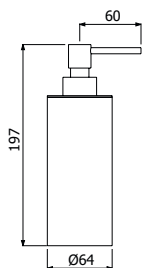

COMPONENTI E ACCESSORI
COMPONENTS & ACCESSORIES

900138 __

FINITURE | FINISHING

AC Acciaio inox - Stainless steel **175,00**

900139 __

FINITURE | FINISHING

AC Acciaio inox - Stainless steel **150,00**

900140 __

FINITURE | FINISHING

AC Acciaio inox - Stainless steel **115,00**

900141 __

FINITURE | FINISHING

AC Acciaio inox - Stainless steel **90,00**