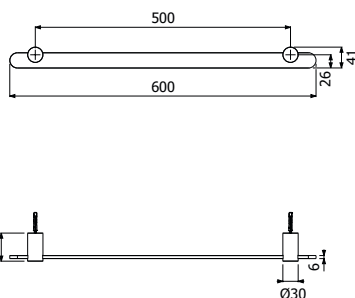

FINITURE | FINISHING

CR	Cromo - Chrome	190,00
NE	Nero opaco - Matt black	285,00
NB	Nichel spazzolato - Brushed nickel	323,00
OS	Oro spazzolato - Brushed gold	399,00

IMBALLO | PACKAGING

12,3x6,6x7

1,6

Barra porta asciugamano a parete grande
Wall mounted towel rail