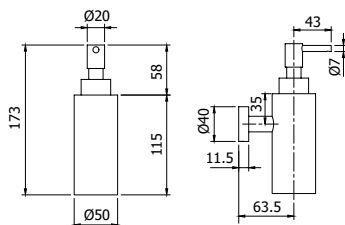

900166 __

FINITURE | FINISHING

CR Cromo - Chrome

190,00

Dispenser porta sapone liquido sospeso
Wall mounted stainless steel liquid soap dispenser

900171 __

FINITURE | FINISHING

CR Cromo - Chrome

120,00

Porta spazzolini sospeso
Wall mounted stainless steel toothbrushes dispenser

900157 __

FINITURE | FINISHING

CR Cromo - Chrome

210,00

Porta scopino WC sospeso
Wall mounted stainless steel toilet brush holder