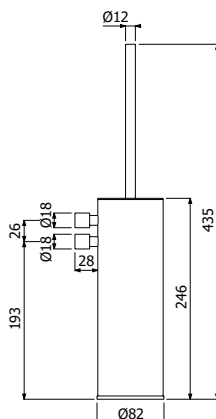

900142 __

FINITURE | FINISHING

AC Acciaio inox - Stainless steel **160,00**

900143 __

FINITURE | FINISHING

AC Acciaio inox - Stainless steel **125,00**

16003202

Rubinetto ON/OFF NOX ROUND
NOX ROUND ON/OFF basin faucet

FINITURE | FINISHING

AC Acciaio inox - Stainless steel **108,00**