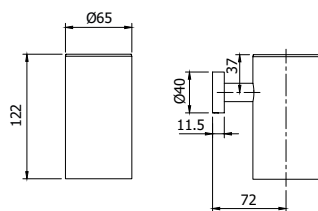

FINITURE | FINISHING

CR Cromo - Chrome

190,00

Dispenser porta sapone liquido sospeso
Wall mounted stainless steel liquid soap dispenser

900171 __