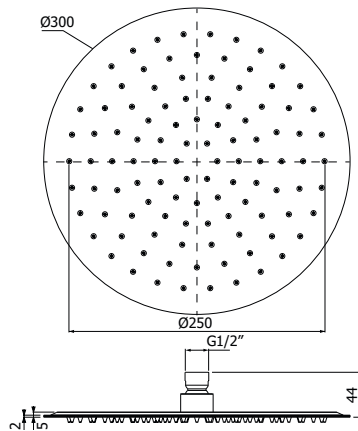

800294 _ _

Soffione monogetto in acciaio inox NOX
ROUND-300/5 SLIM

*Stainless steel NOX ROUND-300/5 SLIM single
spray showerhead*