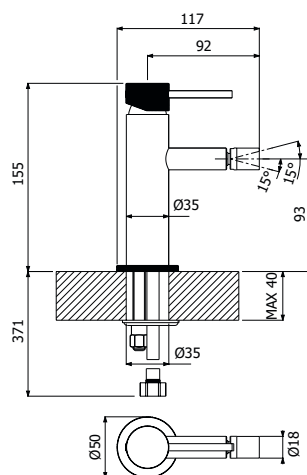

Miscelatore monocomando bidet WS

- > flessibili inox G3/8"
- > senza scarico

WS single lever bidet mixer

- > G3/8" stainless steel flexible hoses
- > waste not included

FINITURE | FINISHING

CR Cromo - Chrome	210,00
NB Nickel spazzolato - Brushed nickel	309,00
OS Oro spazzolato - Brushed gold	365,00
NU Ottone naturale - Natural brass	365,00

IMBALLO | PACKAGING

RICAMBI | SPARE PARTS