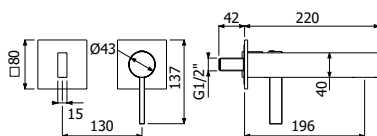

500599 _ _

Trim esterno 2-piastre miscelatore monocomando lavabo 2 fori incasso a parete
> corpo incasso necessario art **300083**

Exposed components 2-plates wall mounted built-in 2-holes single lever basin mixer
> *concealed element required art **300083***

FINITURE | FINISHING

CR	Cromo - Chrome	223,00
CN	Cromo nero - Black chrome	401,00
NB	Nickel spazzolato - Brushed nickel	379,00
OR	Oro - Gold	446,00

IMBALLO | PACKAGING

RICAMBI | SPARE PARTS

16000302