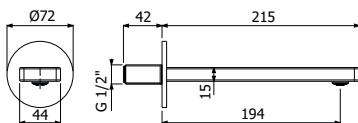

Bocca lavabo a parete

Wall mounted built-in basin spout

FINITURE | FINISHING

CR	Cromo - Chrome	107,00
GT	Grafite - Graphite	185,00
NE	Nero opaco - Matt black	161,00