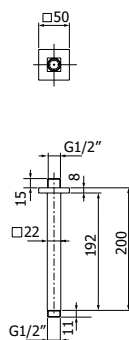

### IMBALLO | PACKAGING

35x10x3,5

0,5

800431 \_ \_

SQUARE-200 braccio doccia verticale in ottone  
1/2"MM 22x22mm - H 200mm

SQUARE-200 hanging brass shower arm  
1/2"MM 22x22mm - H 200mm