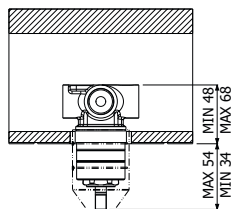

Elemento incasso miscelatore monocomando doccia a parete

Concealed element wall mounted built-in single lever shower mixer

FINITURE | FINISHING

Ottone - Brass	95,00