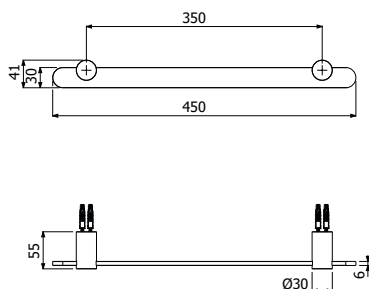

FINITURE | FINISHING

CR	Cromo - Chrome	187,00
NE	Nero opaco - Matt black	281,00
NB	Nichel spazzolato - Brushed nickel	318,00
OS	Oro spazzolato - Brushed gold	393,00

IMBALLO | PACKAGING

Barra porta asciugamano a parete media
Wall mounted towel rail

900162 __