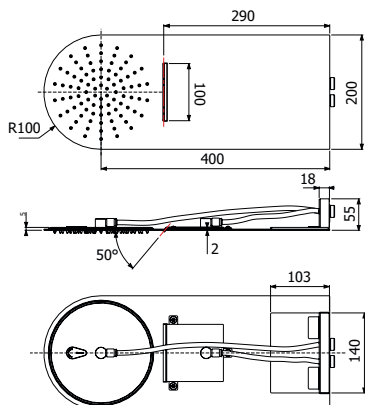

FINITURE | FINISHING

CR	Cromo - Chrome	638,00
NB	Nichel spazzolato - Brushed nickel	1.085,00
NE	Nero opaco - Matt black	957,00
BI	Bianco opaco - Matt white	957,00

Soffione doccia a parete ROUND-2 SLIM in acciaio inox. 2 getti selezionabili: pioggia EasyClean e cascata. Flessibili connessione 1/2" F con adattatori 1/2" MM inclusi. 200x500mm - H 2mm. Richiede impianto idrico con deviatore 2-vie

ROUND-2 SLIM wall mounted stainless steel showerhead. 2 selectable sprays: rain EasyClean and water fall. Connection flexible hoses 1/2" F and 1/2" MM adapters included. 200x500mm - H 2mm. 2-ways diverter water system required for installation

IMBALLO | PACKAGING

800332 _ _