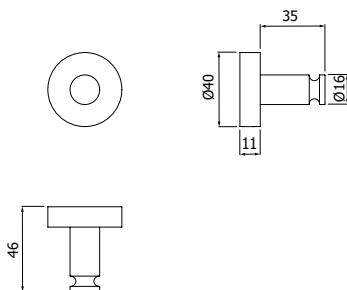

**70,00**

Anello portasciugamano a parete bidet

*Wall mounted towel rail*

900155 \_\_

FINITURE | FINISHING

CR Cromo - Chrome

35,00

Supporto porta accappatoio a parete  
*Wall mounted stainless steel robe hook*