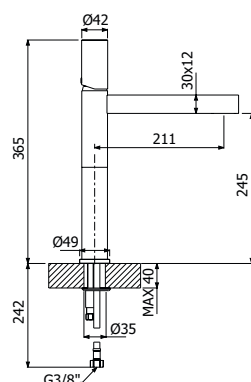

500337 _ _

Miscelatore monocomando lavabo medio
> flessibili inox G3/8"
> con scarico pop-up push
Medium single lever basin mixer
> G3/8" stainless steel flexible hoses
> push pop-up waste included

FINITURE | FINISHING

CR Cromo - Chrome 367,00
NB Nickel spazzolato - Brushed nickel 625,00

IMBALLO | PACKAGING

RICAMBI | SPARE PARTS

500205 _ _

Miscelatore monocomando lavabo alto
> flessibili inox G3/8"
> senza scarico
High single lever basin mixer
> G3/8" stainless steel flexible hoses
> waste not included

FINITURE | FINISHING

CR Cromo - Chrome 362,00
NB Nickel spazzolato - Brushed nickel 615,00

IMBALLO | PACKAGING

RICAMBI | SPARE PARTS

500335 _ _

Miscelatore monocomando lavabo alto
> flessibili inox G3/8"
> con scarico pop-up push
High single lever basin mixer
> G3/8" stainless steel flexible hoses
> push pop-up waste included

FINITURE | FINISHING

CR Cromo - Chrome 400,00
NB Nickel spazzolato - Brushed nickel 681,00

IMBALLO | PACKAGING

RICAMBI | SPARE PARTS