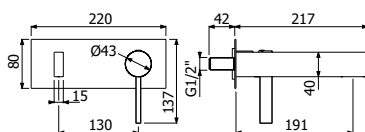

500544 _ _

Trim esterno mono - piastra miscelatore monocomando lavabo 2-fori incasso a parete
> corpo incasso necessario art **300083**

Exposed components single plate wall mounted built-in 2-holes single lever basin mixer
> *concealed element required art **300083***

FINITURE | FINISHING

CR	Cromo - Chrome	271,00
CN	Cromo nero - Black chrome	488,00
NB	Nickel spazzolato - Brushed nickel	461,00
OR	Oro - Gold	542,00