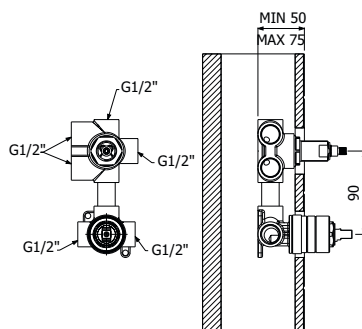

Elemento incasso miscelatore monocomando doccia a parete deviatore 4-vie

Concealed element wall mounted built-in single lever shower mixer 4-ways diverter

FINITURE | FINISHING

Ottone - Brass	195,00

IMBALLO | PACKAGING

RICAMBI | SPARE PARTS