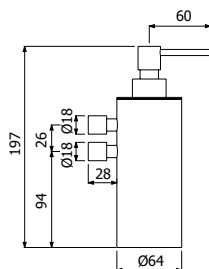

COMPONENTI E ACCESSORI
COMPONENTS & ACCESSORIES

900138 __

Dispenser porta sapone liquido sospeso
Wall mounted stainless steel liquid soap dispenser