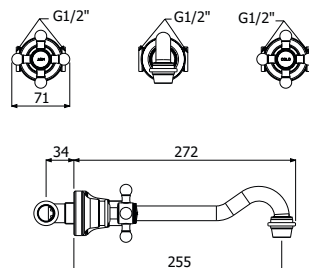

Gruppo miscelazione lavabo 3-fori
2-valvoni a parete
> maniglie a croce
> senza scarico

Wall mounted built-in 3-holes 2-valves basin mixers
> cross handles
> waste not included

FINITURE | FINISHING

CR	Cromo - Chrome	338,00
VO	Vecchio ottone - Old brass	541,00
VR	Vecchio rame - Old copper	541,00
VA	Vecchio argento - Old silver	575,00
OR	Oro - Gold	659,00

IMBALLO | PACKAGING

RICAMBI | SPARE PARTS