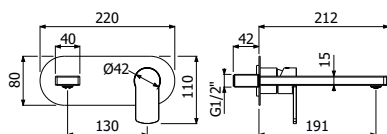

500572 _ _

Trim esterno mono - piastra miscelatore monocomando lavabo 2-fori incasso a parete
> corpo incasso necessario art **300083**

Exposed components single plate wall mounted built-in 2-holes single lever basin mixer
> *concealed element required art **300083***

FINITURE | FINISHING

CR	Cromo - Chrome	196,00
CN	Cromo nero - Black chrome	353,00
NB	Nickel spazzolato - Brushed nickel	333,00
OS	Oro spazzolato - Brushed gold	412,00
GT	Grafite - Graphite	333,00
NE	Nero opaco - Matt black	294,00
BI	Bianco opaco - Matt white	294,00

IMBALLO | PACKAGING

RICAMBI | SPARE PARTS

16002120