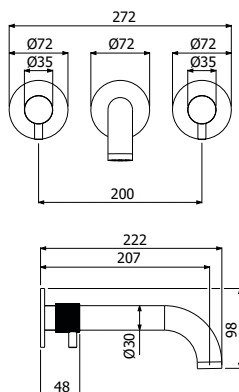

Trim esterno vasca 3 fori a parete

- > 2 vitoni
- > corpo incasso necessario art **300092**

Exposed components 3-holes single lever bath mixer

- > 2 valves
- > concealed element required art **300092**

FINITURE | FINISHING

CR	Cromo - Chrome	315,00
NB	Nickel spazzolato - Brushed nickel	502,00
OS	Oro spazzolato - Brushed gold	597,00
NU	Ottone naturale - Natural brass	597,00

IMBALLO | PACKAGING

RICAMBI | SPARE PARTS

300092 _ _