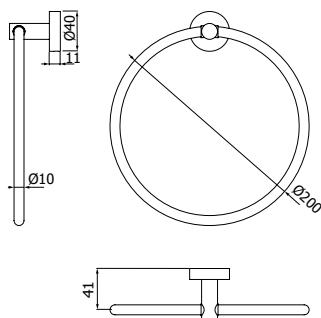

Anello portasciugamano a parete bidet

Wall mounted towel rail