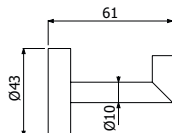

COMPONENTI E ACCESSORI
COMPONENTS & ACCESSORIES

900144 _ _