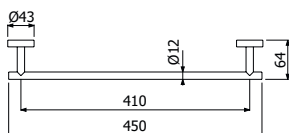

**FINITURE | FINISHING**

**AC** Acciaio inox - Stainless steel **38,00**

**900145** \_ \_

Barra porta asciugamano a parete  
 > L 450mm  
*Wall mounted stainless steel towel rail*  
 > L 450mm

**FINITURE | FINISHING**