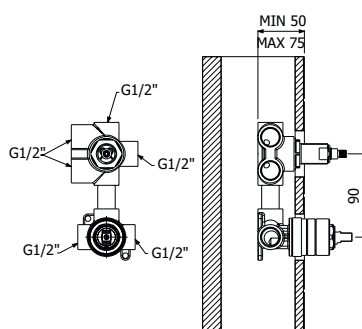

300091 _ _

Elemento incasso miscelatore monocomando doccia a parete deviatore 4-vie

Concealed element wall mounted built-in single lever shower mixer 4-ways diverter

FINITURE | FINISHING

Ottone - Brass **195,00**

IMBALLO | PACKAGING

23x20,5x10 16 1,4

RICAMBI | SPARE PARTS

1600007 **16002860**