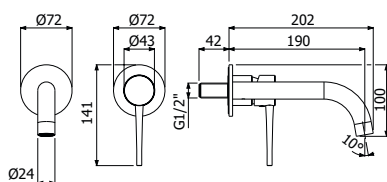

FINITURE | FINISHING

CR	Cromo - Chrome	191,00
NB	Nichel spazzolato - Brushed nickel	325,00
NE	Nero opaco - Matt black	287,00

IMBALLO | PACKAGING

RICAMBI | SPARE PARTS

16000194