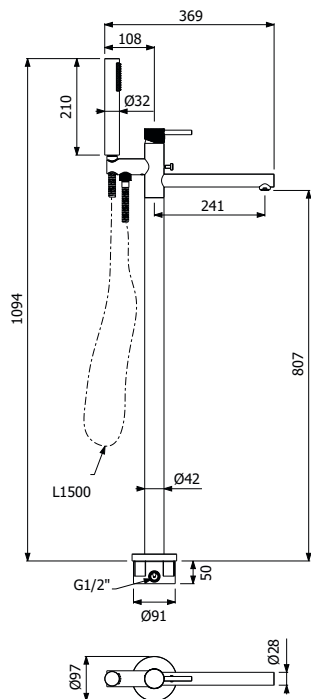

700292 _ _

Piantana da terra bordo vasca
> con miscelatore monocomando
> parte incasso a pavimento inclusa

Floor pillar bath mixer
> with single lever
> floor concealed element included

FINITURE | FINISHING

CR	Cromo - Chrome	1.205,00
NB	Nickel spazzolato - Brushed nickel	2.014,00
OS	Oro spazzolato - Brushed gold	2.476,00
NU	Ottone naturale - Natural brass	2.476,00

IMBALLO | PACKAGING

RICAMBI | SPARE PARTS

700289 _ _

Gruppo miscelazione 5 fori bordo vasca
> 2 vitoni
> parte incasso inclusa

Deck mounted built-in 5 holes bath mixer
> 2 valves
> concealed element included

FINITURE | FINISHING

CR	Cromo - Chrome	925,00
NB	Nickel spazzolato - Brushed nickel	1.503,00
OS	Oro spazzolato - Brushed gold	1.833,00
NU	Ottone naturale - Natural brass	1.833,00

IMBALLO | PACKAGING

RICAMBI | SPARE PARTS