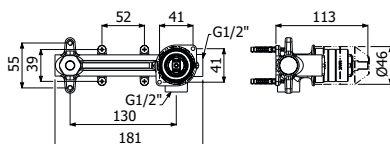

300083 _ _

FINITURE | FINISHING

Ottone - Brass	120,00