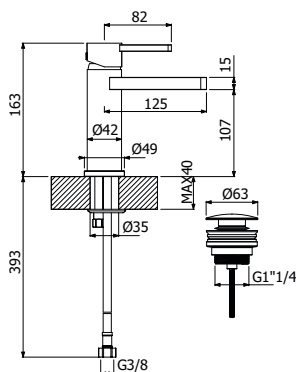

Miscelatore monocomando lavabo

- > flessibili inox G3/8"
- > senza scarico

Single lever basin mixer

- > G3/8" stainless steel flexible hoses
- > waste not included

FINITURE | FINISHING

CR Cromo - Chrome

319,00

IMBALLO | PACKAGING

23x20,5x10

16

2,2

RICAMBI | SPARE PARTS

16002253

500168 _ _