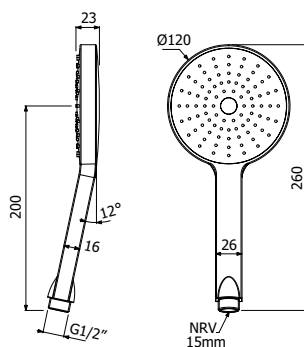

FINITURE | FINISHING

CR Cromo - Chrome

31,00

16002826

FINITURE | FINISHING

CR Cromo - Chrome

25,00

Doccetta monogetto WIND-1
WIND-1 EasyClean ABS single spray hand shower

16003447