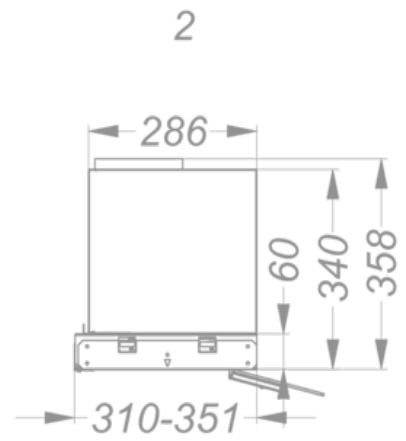

Dimensions

▪ Product dimensions (WxDxH) (mm)	900 x 310 x 340
▪ Dimensions cut-out opening (WxD) (mm)	x
▪ Min dimensions cabinet (WxDxH) (mm)	900 x 310 x 340
▪ Suitable for installation in a bottomless cabinet	▪
▪ Advised mounting height induction hobs (Hmin-Hmax) (mm)	500 - 750
▪ Advised mounting height gas hobs (Hmin-Hmax) (mm)	650 - 750
▪ Advised mounting height ceramic hobs (Hmin-Hmax) (mm)	500 - 750
▪ Diameter outlet (mm)	150
▪ Position exhaust	Top

Technical specifications

- | | |
|---|------|
| ▪ Maximum power (W) | 124 |
| ▪ Voltage appliance (V) | 230 |
| ▪ Frequency (Hz) | 50 |
| ▪ Power consumption in stand-by-mode (Ps) (W) | 0,25 |
| ▪ Net weight (kg) | 14,5 |
| ▪ Length power supply cable (m) | 1,1 |