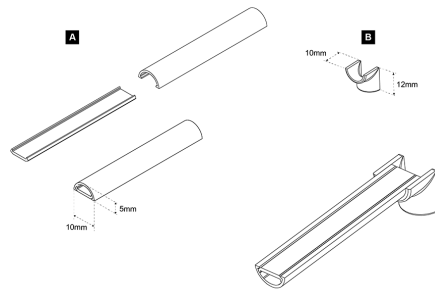

EXTENSION CORD

12VDC

Finish

Nero

EXTENSION CORD 12VDC

12604220000		12 VDC	L 1100mm	IN: 12 VDC
12604230000		12 VDC	L 2200mm	IN: 12 VDC

CABLE COVER

Finish

Bianco

Nero

Grigio metallizzato

CABLE COVER

1220896__00		600mm	L 600mm	A
1220062__00		1200mm	L 1200mm	A
13201056500				B