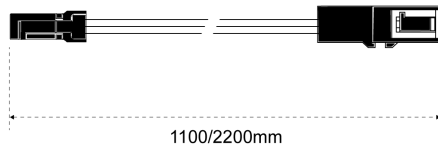

EXTENSION CORD

12VDC

Finish

Nero

EXTENSION CORD 12VDC

12604220000		12 VDC	L 1100mm	IN: 12 VDC
12604230000		12 VDC	L 2200mm	IN: 12 VDC