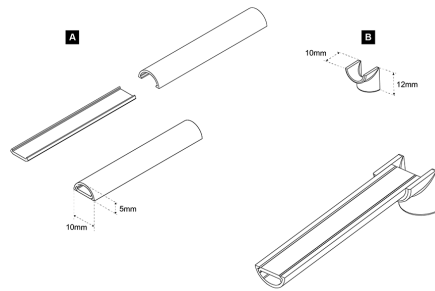

EXTENSION CORD

12VDC

Finish

Nero

EXTENSION CORD 12VDC

12604220000		12 VDC	L 1100mm	IN: 12 VDC
12604230000		12 VDC	L 2200mm	IN: 12 VDC

CABLE COVER

Finish

Bianco

Nero

Grigio metallizzato

CABLE COVER

1220896__00		600mm	L 600mm	A
1220062__00		1200mm	L 1200mm	A
13201056500				B

KITON EDC

Per fianchi da 15, 16, 18, 19mm / For 15, 16, 18, 19mm board thickness
 Fuer Seitenstaerke 15 16 18 und 19 mm / Pour côtés de 15,16,18,19mm